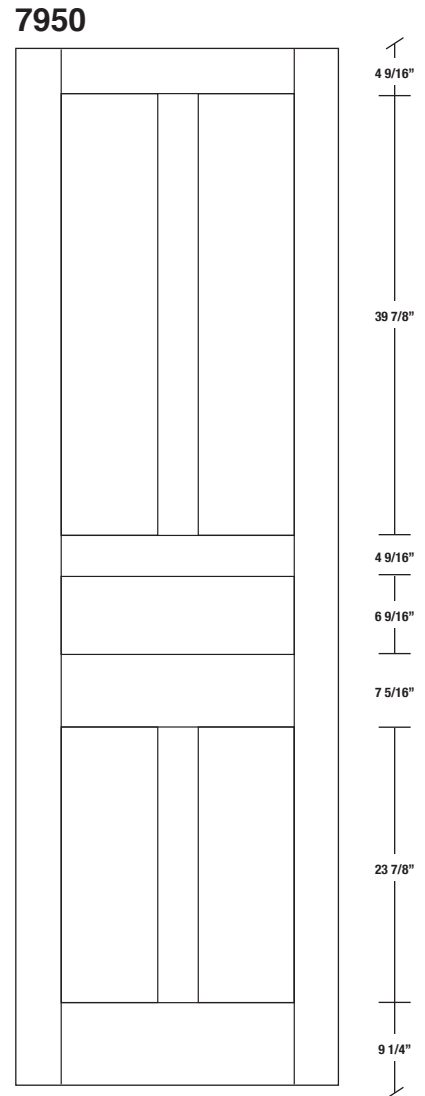

Technical drawings 6/8 - 7/0 - 8/0

Shaker Panel Door - U.S. specs

www.pbidoors.com

WIDTH	4 9/16"	11 5/32"	4 9/16"	11 5/32"	4 9/16"
36"	4 9/16"	11 5/32"	4 9/16"	11 5/32"	4 9/16"
34"	4 9/16"	10 5/32"	4 9/16"	10 5/32"	4 9/16"
32"	4 9/16"	9 5/32"	4 9/16"	9 5/32"	4 9/16"
30"	4 9/16"	8 5/32"	4 9/16"	8 5/32"	4 9/16"
28"	4 9/16"	7 5/32"	4 9/16"	7 5/32"	4 9/16"
26"	4 9/16"	6 5/32"	4 9/16"	6 5/32"	4 9/16"
24"	4 9/16"	5 5/32"	4 9/16"	5 5/32"	4 9/16"

FOR SMALLER SIZES REFER TO MODEL #7957 P.140

WIDTH	4 9/16"	11 5/32"	4 9/16"	11 5/32"	4 9/16"
36"	4 9/16"	11 5/32"	4 9/16"	11 5/32"	4 9/16"
34"	4 9/16"	10 5/32"	4 9/16"	10 5/32"	4 9/16"
32"	4 9/16"	9 5/32"	4 9/16"	9 5/32"	4 9/16"
30"	4 9/16"	8 5/32"	4 9/16"	8 5/32"	4 9/16"
28"	4 9/16"	7 5/32"	4 9/16"	7 5/32"	4 9/16"
26"	4 9/16"	6 5/32"	4 9/16"	6 5/32"	4 9/16"
24"	4 9/16"	5 5/32"	4 9/16"	5 5/32"	4 9/16"

FOR SMALLER SIZES REFER TO MODEL #7957 P.140

SHAKER SIDERAIL