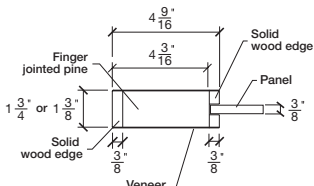

SHAKER SIDERAIL