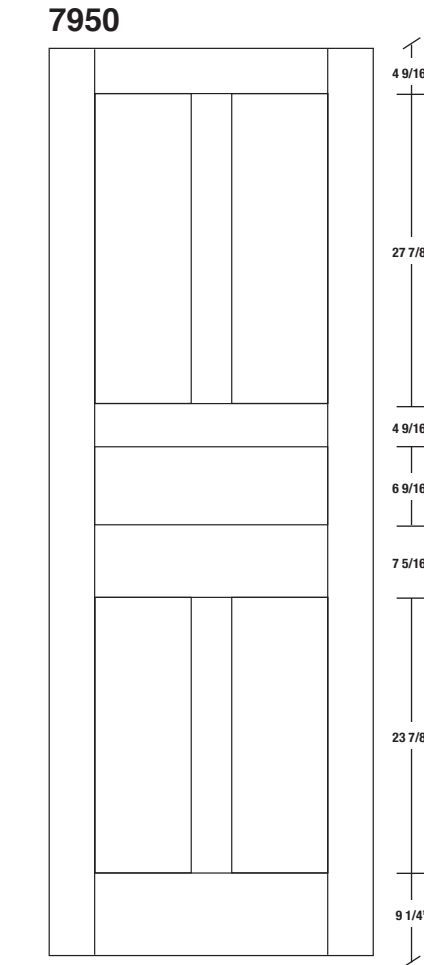

Technical drawings 6/8 - 7/0 - 8/0

Shaker Panel Door - U.S. specs

www.pbidoors.com

WIDTH	4 9/16"	11 5/32"	4 9/16"	11 5/32"	4 9/16"
36"	4 9/16"	11 5/32"	4 9/16"	11 5/32"	4 9/16"
34"	4 9/16"	10 5/32"	4 9/16"	10 5/32"	4 9/16"
32"	4 9/16"	9 5/32"	4 9/16"	9 5/32"	4 9/16"
30"	4 9/16"	8 5/32"	4 9/16"	8 5/32"	4 9/16"
28"	4 9/16"	7 5/32"	4 9/16"	7 5/32"	4 9/16"
26"	4 9/16"	6 5/32"	4 9/16"	6 5/32"	4 9/16"
24"	4 9/16"	5 5/32"	4 9/16"	5 5/32"	4 9/16"

FOR SMALLER SIZES REFER TO MODEL #7957 P.140

WIDTH	4 9/16"	11 5/32"	4 9/16"	11 5/32"	4 9/16"
36"	4 9/16"	11 5/32"	4 9/16"	11 5/32"	4 9/16"
34"	4 9/16"	10 5/32"	4 9/16"	10 5/32"	4 9/16"
32"	4 9/16"	9 5/32"	4 9/16"	9 5/32"	4 9/16"
30"	4 9/16"	8 5/32"	4 9/16"	8 5/32"	4 9/16"
28"	4 9/16"	7 5/32"	4 9/16"	7 5/32"	4 9/16"
26"	4 9/16"	6 5/32"	4 9/16"	6 5/32"	4 9/16"
24"	4 9/16"	5 5/32"	4 9/16"	5 5/32"	4 9/16"

FOR SMALLER SIZES REFER TO MODEL #7957 P.140

SHAKER SIDERAIL