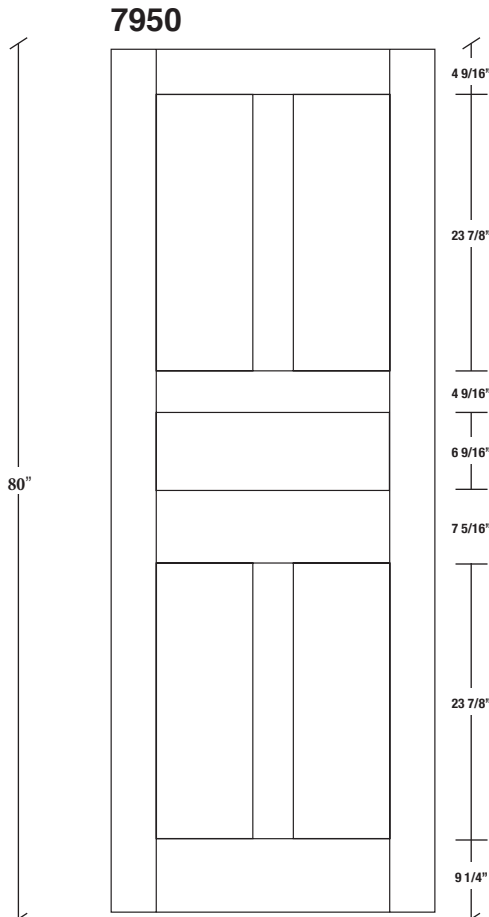

Technical drawings 6/8 - 7/0 - 8/0

Shaker Panel Door - U.S. specs

www.pbidoors.com

WIDTH	4 9/16"	11 5/32"	4 9/16"	11 5/32"	4 9/16"
36"	4 9/16"	11 5/32"	4 9/16"	11 5/32"	4 9/16"
34"	4 9/16"	10 5/32"	4 9/16"	10 5/32"	4 9/16"
32"	4 9/16"	9 5/32"	4 9/16"	9 5/32"	4 9/16"
30"	4 9/16"	8 5/32"	4 9/16"	8 5/32"	4 9/16"
28"	4 9/16"	7 5/32"	4 9/16"	7 5/32"	4 9/16"
26"	4 9/16"	6 5/32"	4 9/16"	6 5/32"	4 9/16"
24"	4 9/16"	5 5/32"	4 9/16"	5 5/32"	4 9/16"

FOR SMALLER SIZES REFER TO MODEL #7957 P.140

WIDTH	4 9/16"	11 5/32"	4 9/16"	11 5/32"	4 9/16"
36"	4 9/16"	11 5/32"	4 9/16"	11 5/32"	4 9/16"
34"	4 9/16"	10 5/32"	4 9/16"	10 5/32"	4 9/16"
32"	4 9/16"	9 5/32"	4 9/16"	9 5/32"	4 9/16"
30"	4 9/16"	8 5/32"	4 9/16"	8 5/32"	4 9/16"
28"	4 9/16"	7 5/32"	4 9/16"	7 5/32"	4 9/16"
26"	4 9/16"	6 5/32"	4 9/16"	6 5/32"	4 9/16"
24"	4 9/16"	5 5/32"	4 9/16"	5 5/32"	4 9/16"

FOR SMALLER SIZES REFER TO MODEL #7957 P.140

SHAKER SIDERAIL