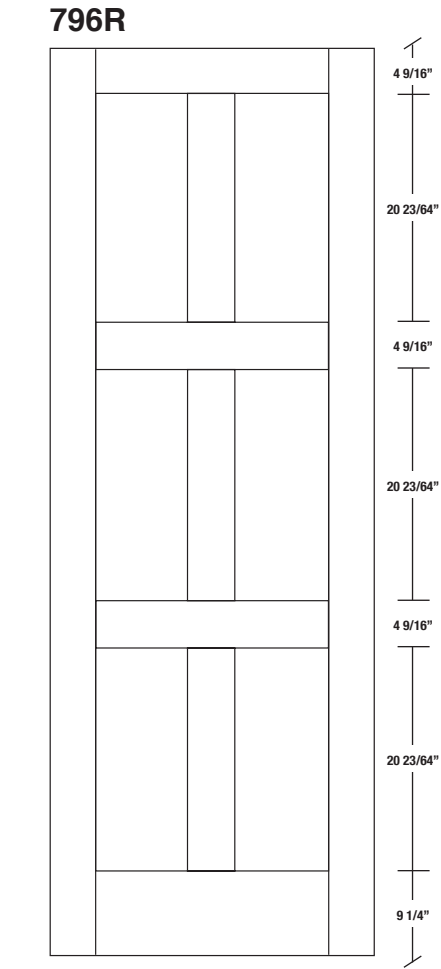

Technical drawings 6/8 - 7/0 - 8/0

Shaker Panel Door - U.S. specs

www.pbidoors.com

WIDTH	36"	34"	32"	30"	28"	26"	24"
4 9/16"	11 5/32"	4 9/16"	11 5/32"	4 9/16"	11 5/32"	4 9/16"	11 5/32"
4 9/16"	10 5/32"	4 9/16"	10 5/32"	4 9/16"	10 5/32"	4 9/16"	10 5/32"
4 9/16"	9 5/32"	4 9/16"	9 5/32"	4 9/16"	9 5/32"	4 9/16"	9 5/32"
4 9/16"	8 5/32"	4 9/16"	8 5/32"	4 9/16"	8 5/32"	4 9/16"	8 5/32"
4 9/16"	7 5/32"	4 9/16"	7 5/32"	4 9/16"	7 5/32"	4 9/16"	7 5/32"
4 9/16"	6 5/32"	4 9/16"	6 5/32"	4 9/16"	6 5/32"	4 9/16"	6 5/32"
4 9/16"	5 5/32"	4 9/16"	5 5/32"	4 9/16"	5 5/32"	4 9/16"	5 5/32"

FOR SMALLER SIZES REFER TO MODEL #793H P.126

WIDTH	36"	34"	32"	30"	28"	26"	24"
4 9/16"	11 5/32"	4 9/16"	11 5/32"	4 9/16"	11 5/32"	4 9/16"	11 5/32"
4 9/16"	10 5/32"	4 9/16"	10 5/32"	4 9/16"	10 5/32"	4 9/16"	10 5/32"
4 9/16"	9 5/32"	4 9/16"	9 5/32"	4 9/16"	9 5/32"	4 9/16"	9 5/32"
4 9/16"	8 5/32"	4 9/16"	8 5/32"	4 9/16"	8 5/32"	4 9/16"	8 5/32"
4 9/16"	7 5/32"	4 9/16"	7 5/32"	4 9/16"	7 5/32"	4 9/16"	7 5/32"
4 9/16"	6 5/32"	4 9/16"	6 5/32"	4 9/16"	6 5/32"	4 9/16"	6 5/32"
4 9/16"	5 5/32"	4 9/16"	5 5/32"	4 9/16"	5 5/32"	4 9/16"	5 5/32"

FOR SMALLER SIZES REFER TO MODEL #793H P.126

SHAKER SIDERAIL

février 2018 (revision 01)