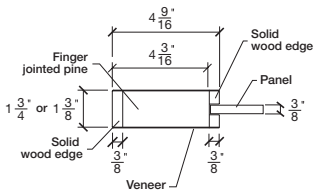

SHAKER SIDERAIL

février 2018 (revision 01)