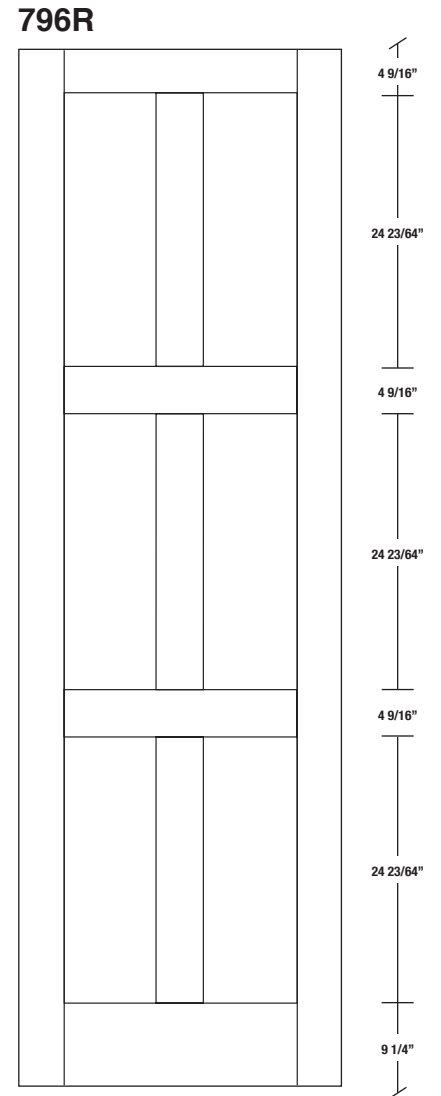

Technical drawings 6/8 - 7/0 - 8/0

Shaker Panel Door - U.S. specs

www.pbidoors.com

WIDTH	36"	34"	32"	30"	28"	26"	24"
4 9/16"	11 5/32"	4 9/16"	11 5/32"	4 9/16"	11 5/32"	4 9/16"	11 5/32"
4 9/16"	10 5/32"	4 9/16"	10 5/32"	4 9/16"	10 5/32"	4 9/16"	10 5/32"
4 9/16"	9 5/32"	4 9/16"	9 5/32"	4 9/16"	9 5/32"	4 9/16"	9 5/32"
4 9/16"	8 5/32"	4 9/16"	8 5/32"	4 9/16"	8 5/32"	4 9/16"	8 5/32"
4 9/16"	7 5/32"	4 9/16"	7 5/32"	4 9/16"	7 5/32"	4 9/16"	7 5/32"
4 9/16"	6 5/32"	4 9/16"	6 5/32"	4 9/16"	6 5/32"	4 9/16"	6 5/32"
4 9/16"	5 5/32"	4 9/16"	5 5/32"	4 9/16"	5 5/32"	4 9/16"	5 5/32"

FOR SMALLER SIZES REFER TO MODEL #793H P.126

WIDTH	36"	34"	32"	30"	28"	26"	24"
4 9/16"	11 5/32"	4 9/16"	11 5/32"	4 9/16"	11 5/32"	4 9/16"	11 5/32"
4 9/16"	10 5/32"	4 9/16"	10 5/32"	4 9/16"	10 5/32"	4 9/16"	10 5/32"
4 9/16"	9 5/32"	4 9/16"	9 5/32"	4 9/16"	9 5/32"	4 9/16"	9 5/32"
4 9/16"	8 5/32"	4 9/16"	8 5/32"	4 9/16"	8 5/32"	4 9/16"	8 5/32"
4 9/16"	7 5/32"	4 9/16"	7 5/32"	4 9/16"	7 5/32"	4 9/16"	7 5/32"
4 9/16"	6 5/32"	4 9/16"	6 5/32"	4 9/16"	6 5/32"	4 9/16"	6 5/32"
4 9/16"	5 5/32"	4 9/16"	5 5/32"	4 9/16"	5 5/32"	4 9/16"	5 5/32"

FOR SMALLER SIZES REFER TO MODEL #793H P.126

SHAKER SIDERAIL

février 2018 (revision 01)