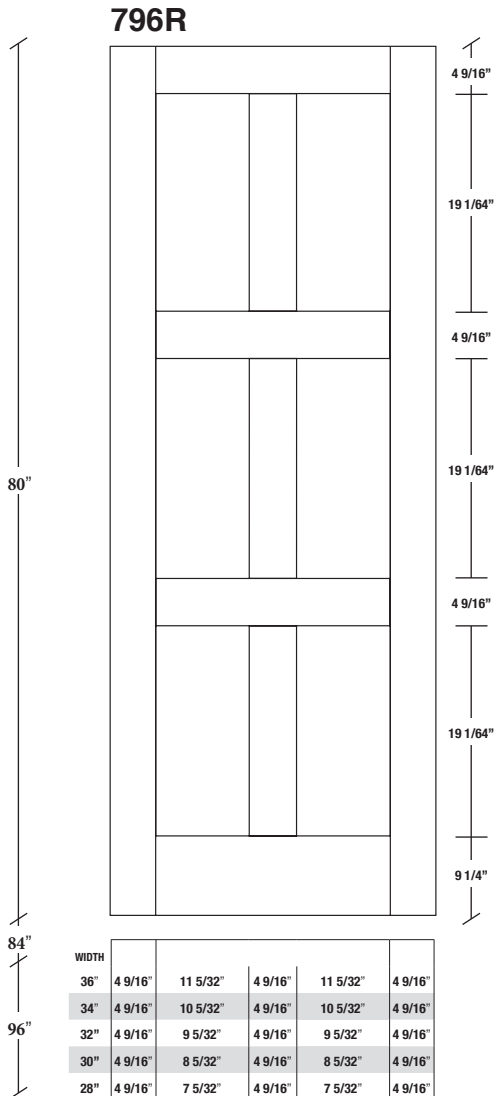

Technical drawings 6/8 - 7/0 - 8/0

Shaker Panel Door - U.S. specs

www.pbidoors.com

WIDTH	36"	34"	32"	30"	28"	26"	24"
4 9/16"	11 5/32"	4 9/16"	11 5/32"	4 9/16"	11 5/32"	4 9/16"	11 5/32"
4 9/16"	10 5/32"	4 9/16"	10 5/32"	4 9/16"	10 5/32"	4 9/16"	10 5/32"
4 9/16"	9 5/32"	4 9/16"	9 5/32"	4 9/16"	9 5/32"	4 9/16"	9 5/32"
4 9/16"	8 5/32"	4 9/16"	8 5/32"	4 9/16"	8 5/32"	4 9/16"	8 5/32"
4 9/16"	7 5/32"	4 9/16"	7 5/32"	4 9/16"	7 5/32"	4 9/16"	7 5/32"
4 9/16"	6 5/32"	4 9/16"	6 5/32"	4 9/16"	6 5/32"	4 9/16"	6 5/32"
4 9/16"	5 5/32"	4 9/16"	5 5/32"	4 9/16"	5 5/32"	4 9/16"	5 5/32"

FOR SMALLER SIZES REFER TO MODEL #793H P.126

WIDTH	36"	34"	32"	30"	28"	26"	24"
4 9/16"	11 5/32"	4 9/16"	11 5/32"	4 9/16"	11 5/32"	4 9/16"	11 5/32"
4 9/16"	10 5/32"	4 9/16"	10 5/32"	4 9/16"	10 5/32"	4 9/16"	10 5/32"
4 9/16"	9 5/32"	4 9/16"	9 5/32"	4 9/16"	9 5/32"	4 9/16"	9 5/32"
4 9/16"	8 5/32"	4 9/16"	8 5/32"	4 9/16"	8 5/32"	4 9/16"	8 5/32"
4 9/16"	7 5/32"	4 9/16"	7 5/32"	4 9/16"	7 5/32"	4 9/16"	7 5/32"
4 9/16"	6 5/32"	4 9/16"	6 5/32"	4 9/16"	6 5/32"	4 9/16"	6 5/32"
4 9/16"	5 5/32"	4 9/16"	5 5/32"	4 9/16"	5 5/32"	4 9/16"	5 5/32"

FOR SMALLER SIZES REFER TO MODEL #793H P.126

SHAKER SIDERAIL

février 2018 (revision 01)