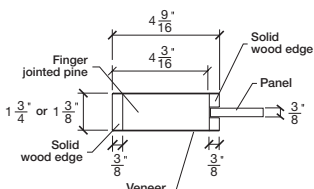

SHAKER SIDERAIL