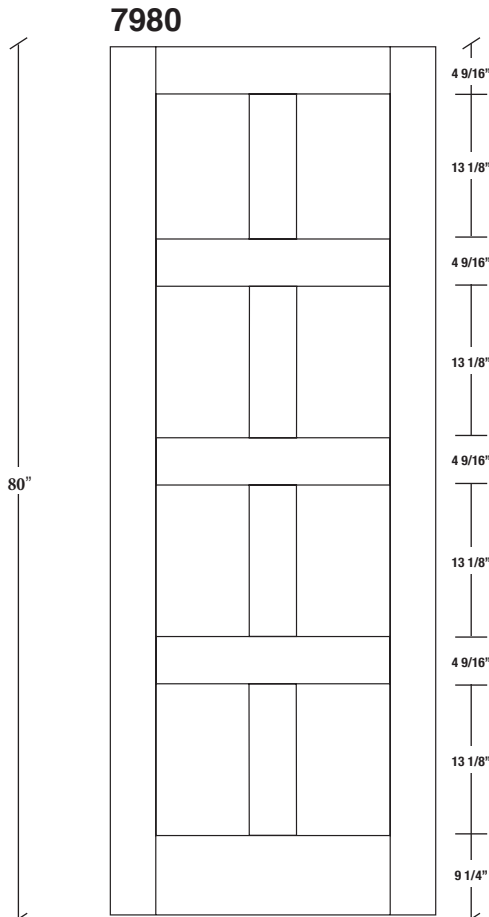

Technical drawings 6/8 - 7/0 - 8/0

Shaker Panel Door - U.S. specs

www.pbidoors.com

WIDTH	36"	34"	32"	30"	28"	26"	24"
4 9/16"	11 5/32"	4 9/16"	11 5/32"	4 9/16"	13 1/8"	4 9/16"	13 1/8"
4 9/16"	10 5/32"	4 9/16"	10 5/32"	4 9/16"	13 1/8"	4 9/16"	13 1/8"
4 9/16"	9 5/32"	4 9/16"	9 5/32"	4 9/16"	13 1/8"	4 9/16"	13 1/8"
4 9/16"	8 5/32"	4 9/16"	8 5/32"	4 9/16"	13 1/8"	4 9/16"	13 1/8"
4 9/16"	7 5/32"	4 9/16"	7 5/32"	4 9/16"	13 1/8"	4 9/16"	13 1/8"
4 9/16"	6 5/32"	4 9/16"	6 5/32"	4 9/16"	13 1/8"	4 9/16"	13 1/8"
4 9/16"	5 5/32"	4 9/16"	5 5/32"	4 9/16"	13 1/8"	4 9/16"	13 1/8"

FOR SMALLER SIZES REFER TO MODEL #794H P.133

WIDTH	36"	34"	32"	30"	28"	26"	24"
4 9/16"	11 5/32"	4 9/16"	11 5/32"	4 9/16"	14 1/8"	4 9/16"	14 1/8"
4 9/16"	10 5/32"	4 9/16"	10 5/32"	4 9/16"	14 1/8"	4 9/16"	14 1/8"
4 9/16"	9 5/32"	4 9/16"	9 5/32"	4 9/16"	14 1/8"	4 9/16"	14 1/8"
4 9/16"	8 5/32"	4 9/16"	8 5/32"	4 9/16"	14 1/8"	4 9/16"	14 1/8"
4 9/16"	7 5/32"	4 9/16"	7 5/32"	4 9/16"	14 1/8"	4 9/16"	14 1/8"
4 9/16"	6 5/32"	4 9/16"	6 5/32"	4 9/16"	14 1/8"	4 9/16"	14 1/8"
4 9/16"	5 5/32"	4 9/16"	5 5/32"	4 9/16"	14 1/8"	4 9/16"	14 1/8"

FOR SMALLER SIZES REFER TO MODEL #794H P.133

WIDTH	36"	34"	32"	30"	28"	26"	24"
4 9/16"	11 5/32"	4 9/16"	11 5/32"	4 9/16"	17 1/8"	4 9/16"	17 1/8"
4 9/16"	10 5/32"	4 9/16"	10 5/32"	4 9/16"	17 1/8"	4 9/16"	17 1/8"
4 9/16"	9 5/32"	4 9/16"	9 5/32"	4 9/16"	17 1/8"	4 9/16"	17 1/8"
4 9/16"	8 5/32"	4 9/16"	8 5/32"	4 9/16"	17 1/8"	4 9/16"	17 1/8"
4 9/16"	7 5/32"	4 9/16"	7 5/32"	4 9/16"	17 1/8"	4 9/16"	17 1/8"
4 9/16"	6 5/32"	4 9/16"	6 5/32"	4 9/16"	17 1/8"	4 9/16"	17 1/8"
4 9/16"	5 5/32"	4 9/16"	5 5/32"	4 9/16"	17 1/8"	4 9/16"	17 1/8"

FOR SMALLER SIZES REFER TO MODEL #794H P.133

SHAKER SIDERAIL