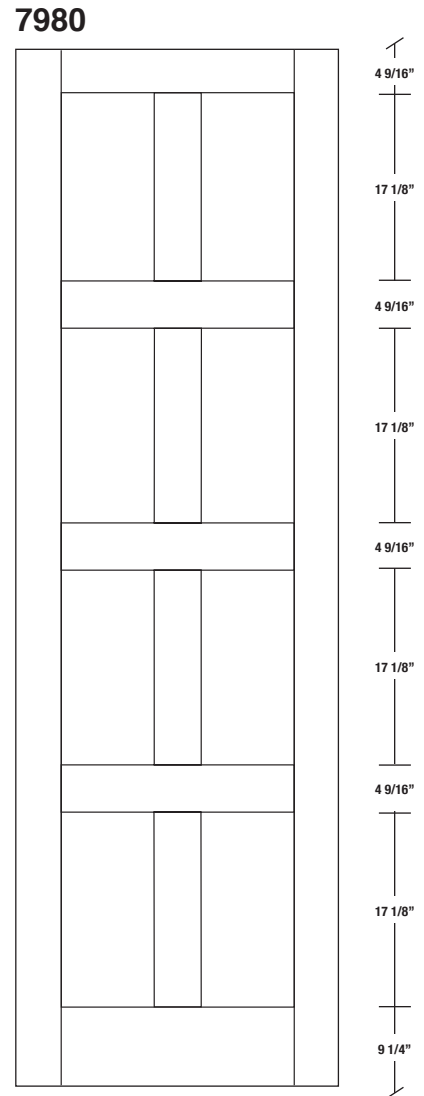

Technical drawings 6/8 - 7/0 - 8/0

Shaker Panel Door - U.S. specs

www.pbidoors.com

WIDTH	36"	34"	32"	30"	28"	26"	24"
4 9/16"	11 5/32"	4 9/16"	11 5/32"	4 9/16"	13 1/8"	4 9/16"	13 1/8"
4 9/16"	10 5/32"	4 9/16"	10 5/32"	4 9/16"	13 1/8"	4 9/16"	13 1/8"
4 9/16"	9 5/32"	4 9/16"	9 5/32"	4 9/16"	13 1/8"	4 9/16"	13 1/8"
4 9/16"	8 5/32"	4 9/16"	8 5/32"	4 9/16"	13 1/8"	4 9/16"	13 1/8"
4 9/16"	7 5/32"	4 9/16"	7 5/32"	4 9/16"	13 1/8"	4 9/16"	13 1/8"
4 9/16"	6 5/32"	4 9/16"	6 5/32"	4 9/16"	13 1/8"	4 9/16"	13 1/8"
4 9/16"	5 5/32"	4 9/16"	5 5/32"	4 9/16"	13 1/8"	4 9/16"	13 1/8"

FOR SMALLER SIZES REFER TO MODEL #794H P.133

WIDTH	36"	34"	32"	30"	28"	26"	24"
4 9/16"	11 5/32"	4 9/16"	11 5/32"	4 9/16"	14 1/8"	4 9/16"	14 1/8"
4 9/16"	10 5/32"	4 9/16"	10 5/32"	4 9/16"	14 1/8"	4 9/16"	14 1/8"
4 9/16"	9 5/32"	4 9/16"	9 5/32"	4 9/16"	14 1/8"	4 9/16"	14 1/8"
4 9/16"	8 5/32"	4 9/16"	8 5/32"	4 9/16"	14 1/8"	4 9/16"	14 1/8"
4 9/16"	7 5/32"	4 9/16"	7 5/32"	4 9/16"	14 1/8"	4 9/16"	14 1/8"
4 9/16"	6 5/32"	4 9/16"	6 5/32"	4 9/16"	14 1/8"	4 9/16"	14 1/8"
4 9/16"	5 5/32"	4 9/16"	5 5/32"	4 9/16"	14 1/8"	4 9/16"	14 1/8"

FOR SMALLER SIZES REFER TO MODEL #794H P.133

WIDTH	36"	34"	32"	30"	28"	26"	24"
4 9/16"	11 5/32"	4 9/16"	11 5/32"	4 9/16"	17 1/8"	4 9/16"	17 1/8"
4 9/16"	10 5/32"	4 9/16"	10 5/32"	4 9/16"	17 1/8"	4 9/16"	17 1/8"
4 9/16"	9 5/32"	4 9/16"	9 5/32"	4 9/16"	17 1/8"	4 9/16"	17 1/8"
4 9/16"	8 5/32"	4 9/16"	8 5/32"	4 9/16"	17 1/8"	4 9/16"	17 1/8"
4 9/16"	7 5/32"	4 9/16"	7 5/32"	4 9/16"	17 1/8"	4 9/16"	17 1/8"
4 9/16"	6 5/32"	4 9/16"	6 5/32"	4 9/16"	17 1/8"	4 9/16"	17 1/8"
4 9/16"	5 5/32"	4 9/16"	5 5/32"	4 9/16"	17 1/8"	4 9/16"	17 1/8"

FOR SMALLER SIZES REFER TO MODEL #794H P.133

SHAKER SIDERAIL