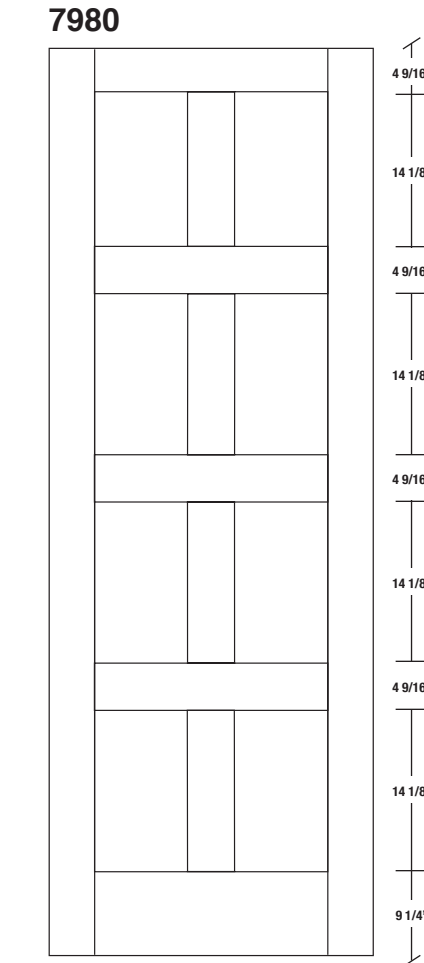

Technical drawings 6/8 - 7/0 - 8/0

Shaker Panel Door - U.S. specs

www.pbidoors.com

WIDTH	36"	34"	32"	30"	28"	26"	24"
4 9/16"	11 5/32"	4 9/16"	11 5/32"	4 9/16"	13 1/8"	4 9/16"	13 1/8"
4 9/16"	10 5/32"	4 9/16"	10 5/32"	4 9/16"	13 1/8"	4 9/16"	13 1/8"
4 9/16"	9 5/32"	4 9/16"	9 5/32"	4 9/16"	13 1/8"	4 9/16"	13 1/8"
4 9/16"	8 5/32"	4 9/16"	8 5/32"	4 9/16"	13 1/8"	4 9/16"	13 1/8"
4 9/16"	7 5/32"	4 9/16"	7 5/32"	4 9/16"	13 1/8"	4 9/16"	13 1/8"
4 9/16"	6 5/32"	4 9/16"	6 5/32"	4 9/16"	13 1/8"	4 9/16"	13 1/8"
4 9/16"	5 5/32"	4 9/16"	5 5/32"	4 9/16"	13 1/8"	4 9/16"	13 1/8"

FOR SMALLER SIZES REFER TO MODEL #794H P.133

WIDTH	36"	34"	32"	30"	28"	26"	24"
4 9/16"	11 5/32"	4 9/16"	11 5/32"	4 9/16"	14 1/8"	4 9/16"	14 1/8"
4 9/16"	10 5/32"	4 9/16"	10 5/32"	4 9/16"	14 1/8"	4 9/16"	14 1/8"
4 9/16"	9 5/32"	4 9/16"	9 5/32"	4 9/16"	14 1/8"	4 9/16"	14 1/8"
4 9/16"	8 5/32"	4 9/16"	8 5/32"	4 9/16"	14 1/8"	4 9/16"	14 1/8"
4 9/16"	7 5/32"	4 9/16"	7 5/32"	4 9/16"	14 1/8"	4 9/16"	14 1/8"
4 9/16"	6 5/32"	4 9/16"	6 5/32"	4 9/16"	14 1/8"	4 9/16"	14 1/8"
4 9/16"	5 5/32"	4 9/16"	5 5/32"	4 9/16"	14 1/8"	4 9/16"	14 1/8"

FOR SMALLER SIZES REFER TO MODEL #794H P.133

WIDTH	36"	34"	32"	30"	28"	26"	24"
4 9/16"	11 5/32"	4 9/16"	11 5/32"	4 9/16"	17 1/8"	4 9/16"	17 1/8"
4 9/16"	10 5/32"	4 9/16"	10 5/32"	4 9/16"	17 1/8"	4 9/16"	17 1/8"
4 9/16"	9 5/32"	4 9/16"	9 5/32"	4 9/16"	17 1/8"	4 9/16"	17 1/8"
4 9/16"	8 5/32"	4 9/16"	8 5/32"	4 9/16"	17 1/8"	4 9/16"	17 1/8"
4 9/16"	7 5/32"	4 9/16"	7 5/32"	4 9/16"	17 1/8"	4 9/16"	17 1/8"
4 9/16"	6 5/32"	4 9/16"	6 5/32"	4 9/16"	17 1/8"	4 9/16"	17 1/8"
4 9/16"	5 5/32"	4 9/16"	5 5/32"	4 9/16"	17 1/8"	4 9/16"	17 1/8"

FOR SMALLER SIZES REFER TO MODEL #794H P.133

SHAKER SIDERAIL