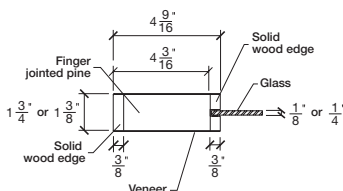

Technical drawings 6/8 - 7/0 - 8/0

Shaker French Door - U.S. specs

www.pbidoors.com

WIDTH			
36"	4 9/16"	26 7/8"	4 9/16"
34"	4 9/16"	24 7/8"	4 9/16"
32"	4 9/16"	22 7/8"	4 9/16"
30"	4 9/16"	20 7/8"	4 9/16"
28"	4 9/16"	18 7/8"	4 9/16"
26"	4 9/16"	16 7/8"	4 9/16"
24"	4 9/16"	14 7/8"	4 9/16"
22"	4 9/16"	12 7/8"	4 9/16"
20"	4 9/16"	10 7/8"	4 9/16"
18"	4 9/16"	8 7/8"	4 9/16"
16"	4 9/16"	6 7/8"	4 9/16"
15"	2 7/16"	10 1/8"	2 7/16"
14"	2 7/16"	9 1/8"	2 7/16"
12"	2 7/16"	7 1/8"	2 7/16"

WIDTH			
36"	4 9/16"	26 7/8"	4 9/16"
34"	4 9/16"	24 7/8"	4 9/16"
32"	4 9/16"	22 7/8"	4 9/16"
30"	4 9/16"	20 7/8"	4 9/16"
28"	4 9/16"	18 7/8"	4 9/16"
26"	4 9/16"	16 7/8"	4 9/16"
24"	4 9/16"	14 7/8"	4 9/16"
22"	4 9/16"	12 7/8"	4 9/16"
20"	4 9/16"	10 7/8"	4 9/16"
18"	4 9/16"	8 7/8"	4 9/16"
16"	4 9/16"	6 7/8"	4 9/16"
15"	2 7/16"	10 1/8"	2 7/16"
14"	2 7/16"	9 1/8"	2 7/16"
12"	2 7/16"	7 1/8"	2 7/16"