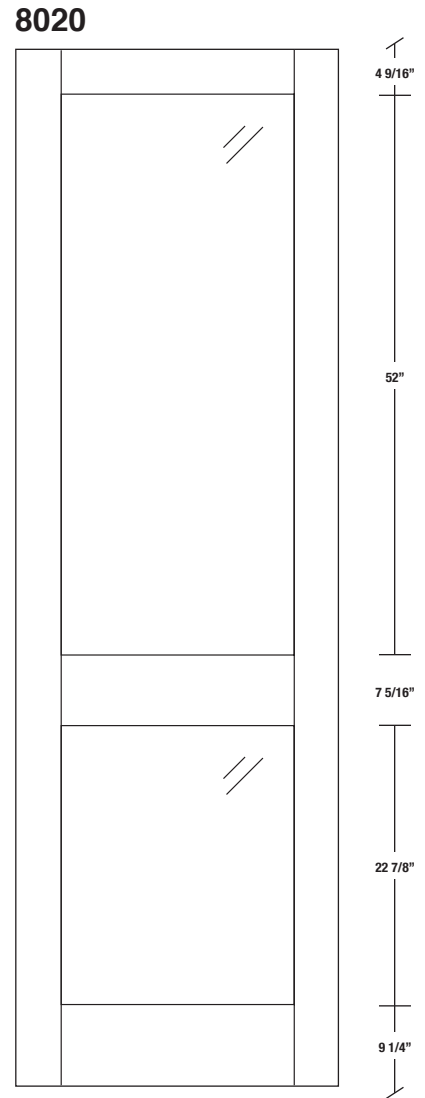

Technical drawings 6/8 - 7/0 - 8/0

Shaker French Door - U.S. specs

www.pbidoors.com

WIDTH			
36"	4 9/16"	26 7/8"	4 9/16"
34"	4 9/16"	24 7/8"	4 9/16"
32"	4 9/16"	22 7/8"	4 9/16"
30"	4 9/16"	20 7/8"	4 9/16"
28"	4 9/16"	18 7/8"	4 9/16"
26"	4 9/16"	16 7/8"	4 9/16"
24"	4 9/16"	14 7/8"	4 9/16"
22"	4 9/16"	12 7/8"	4 9/16"
20"	4 9/16"	10 7/8"	4 9/16"
18"	4 9/16"	8 7/8"	4 9/16"
16"	4 9/16"	6 7/8"	4 9/16"
15"	2 7/16"	10 1/8"	2 7/16"
14"	2 7/16"	9 1/8"	2 7/16"
12"	2 7/16"	7 1/8"	2 7/16"

WIDTH			
36"	4 9/16"	26 7/8"	4 9/16"
34"	4 9/16"	24 7/8"	4 9/16"
32"	4 9/16"	22 7/8"	4 9/16"
30"	4 9/16"	20 7/8"	4 9/16"
28"	4 9/16"	18 7/8"	4 9/16"
26"	4 9/16"	16 7/8"	4 9/16"
24"	4 9/16"	14 7/8"	4 9/16"
22"	4 9/16"	12 7/8"	4 9/16"
20"	4 9/16"	10 7/8"	4 9/16"
18"	4 9/16"	8 7/8"	4 9/16"
16"	4 9/16"	6 7/8"	4 9/16"
15"	2 7/16"	10 1/8"	2 7/16"
14"	2 7/16"	9 1/8"	2 7/16"
12"	2 7/16"	7 1/8"	2 7/16"