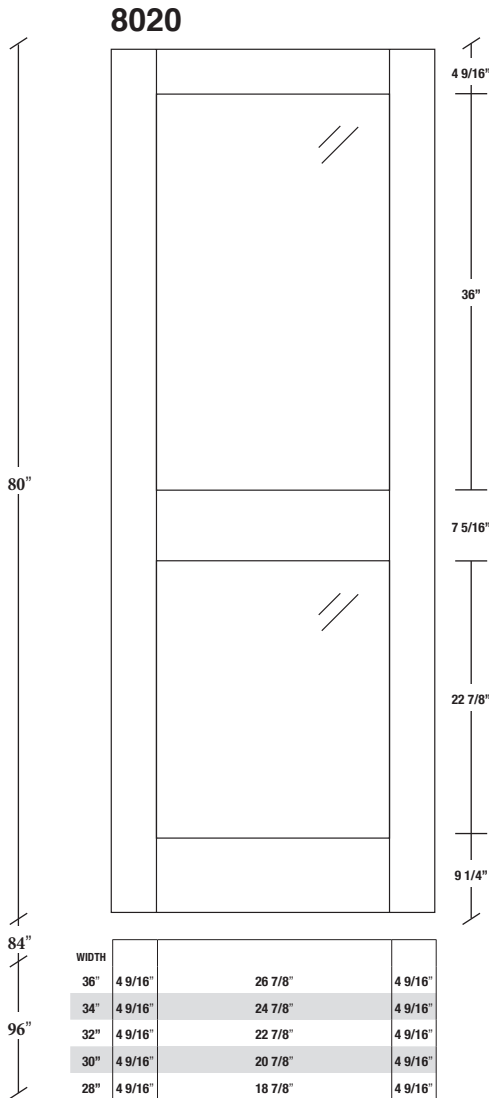

Technical drawings 6/8 - 7/0 - 8/0

Shaker French Door - U.S. specs

www.pbidoors.com

WIDTH			
36"	4 9/16"	26 7/8"	4 9/16"
34"	4 9/16"	24 7/8"	4 9/16"
32"	4 9/16"	22 7/8"	4 9/16"
30"	4 9/16"	20 7/8"	4 9/16"
28"	4 9/16"	18 7/8"	4 9/16"
26"	4 9/16"	16 7/8"	4 9/16"
24"	4 9/16"	14 7/8"	4 9/16"
22"	4 9/16"	12 7/8"	4 9/16"
20"	4 9/16"	10 7/8"	4 9/16"
18"	4 9/16"	8 7/8"	4 9/16"
16"	4 9/16"	6 7/8"	4 9/16"
15"	2 7/16"	10 1/8"	2 7/16"
14"	2 7/16"	9 1/8"	2 7/16"
12"	2 7/16"	7 1/8"	2 7/16"

WIDTH			
36"	4 9/16"	26 7/8"	4 9/16"
34"	4 9/16"	24 7/8"	4 9/16"
32"	4 9/16"	22 7/8"	4 9/16"
30"	4 9/16"	20 7/8"	4 9/16"
28"	4 9/16"	18 7/8"	4 9/16"
26"	4 9/16"	16 7/8"	4 9/16"
24"	4 9/16"	14 7/8"	4 9/16"
22"	4 9/16"	12 7/8"	4 9/16"
20"	4 9/16"	10 7/8"	4 9/16"
18"	4 9/16"	8 7/8"	4 9/16"
16"	4 9/16"	6 7/8"	4 9/16"
15"	2 7/16"	10 1/8"	2 7/16"
14"	2 7/16"	9 1/8"	2 7/16"
12"	2 7/16"	7 1/8"	2 7/16"