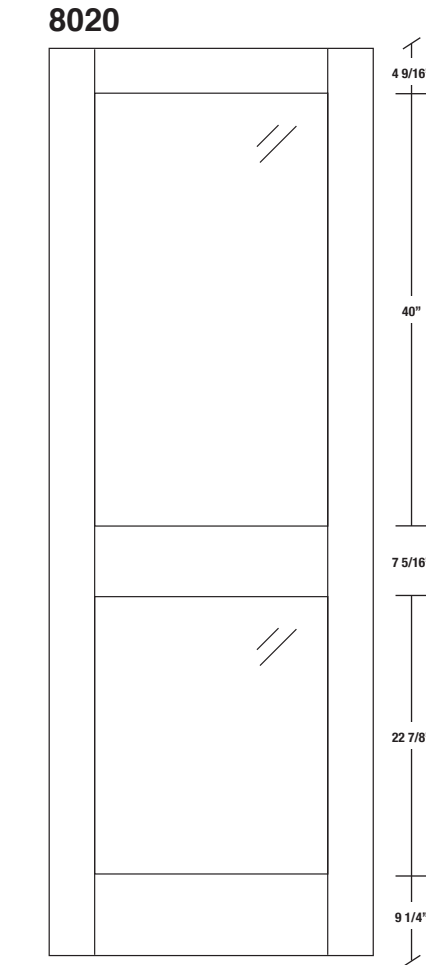

Technical drawings 6/8 - 7/0 - 8/0

Shaker French Door - U.S. specs

www.pbidoors.com

WIDTH			
36"	4 9/16"	26 7/8"	4 9/16"
34"	4 9/16"	24 7/8"	4 9/16"
32"	4 9/16"	22 7/8"	4 9/16"
30"	4 9/16"	20 7/8"	4 9/16"
28"	4 9/16"	18 7/8"	4 9/16"
26"	4 9/16"	16 7/8"	4 9/16"
24"	4 9/16"	14 7/8"	4 9/16"
22"	4 9/16"	12 7/8"	4 9/16"
20"	4 9/16"	10 7/8"	4 9/16"
18"	4 9/16"	8 7/8"	4 9/16"
16"	4 9/16"	6 7/8"	4 9/16"
15"	2 7/16"	10 1/8"	2 7/16"
14"	2 7/16"	9 1/8"	2 7/16"
12"	2 7/16"	7 1/8"	2 7/16"

WIDTH			
36"	4 9/16"	26 7/8"	4 9/16"
34"	4 9/16"	24 7/8"	4 9/16"
32"	4 9/16"	22 7/8"	4 9/16"
30"	4 9/16"	20 7/8"	4 9/16"
28"	4 9/16"	18 7/8"	4 9/16"
26"	4 9/16"	16 7/8"	4 9/16"
24"	4 9/16"	14 7/8"	4 9/16"
22"	4 9/16"	12 7/8"	4 9/16"
20"	4 9/16"	10 7/8"	4 9/16"
18"	4 9/16"	8 7/8"	4 9/16"
16"	4 9/16"	6 7/8"	4 9/16"
15"	2 7/16"	10 1/8"	2 7/16"
14"	2 7/16"	9 1/8"	2 7/16"
12"	2 7/16"	7 1/8"	2 7/16"