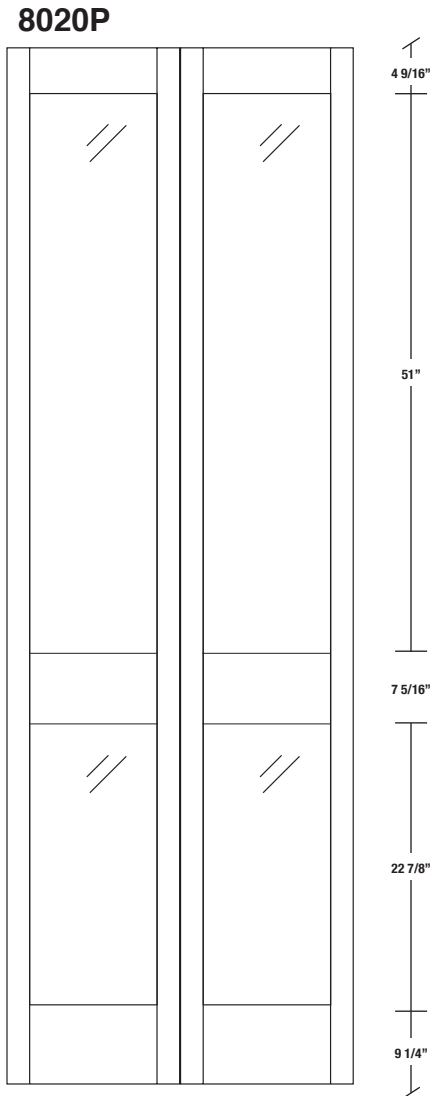

Technical drawings 79" - 84" - 96"

Shaker Bifold French Door - U.S. specs

www.pbidoors.com

| WIDTH | | | | |
|-------|--------|---------|--------|--------|
| 36" | 27/16" | 12 7/8" | 27/16" | 27/16" |
| 34" | | 11 7/8" | | |
| 32" | | 10 7/8" | | |
| 30" | | 9 7/8" | | |
| 28" | | 8 7/8" | | |
| 26" | | 7 7/8" | | |
| 24" | | 6 7/8" | | |
| 22" | | 5 7/8" | | |
| 20" | | 4 7/8" | | |

| WIDTH | | | | |
|-------|--------|---------|--------|--------|
| 36" | 27/16" | 12 7/8" | 27/16" | 27/16" |
| 34" | | 11 7/8" | | |
| 32" | | 10 7/8" | | |
| 30" | | 9 7/8" | | |
| 28" | | 8 7/8" | | |
| 26" | | 7 7/8" | | |
| 24" | | 6 7/8" | | |
| 22" | | 5 7/8" | | |
| 20" | | 4 7/8" | | |