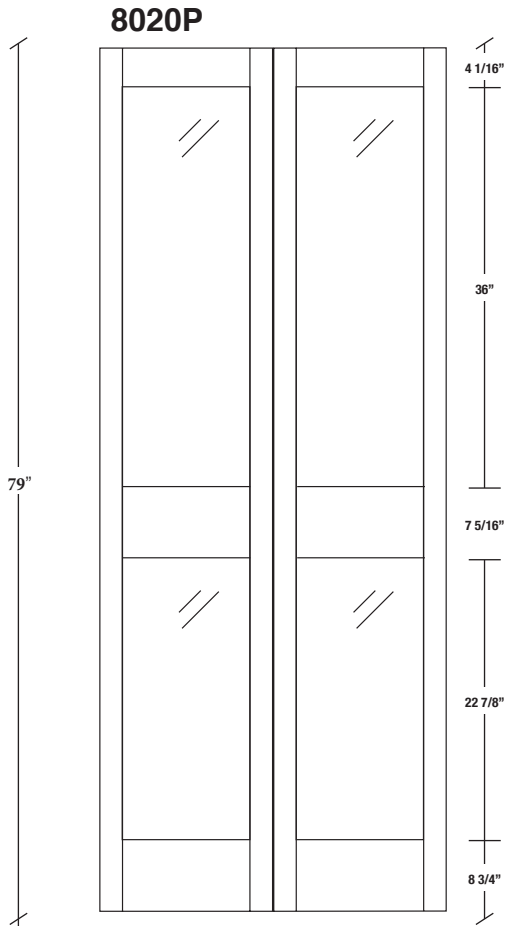

Technical drawings 79" - 84" - 96"

Shaker Bifold French Door - U.S. specs

www.pbidoors.com

| WIDTH | | | | |
|-------|--------|---------|--------|--------|
| 36" | 27/16" | 12 7/8" | 27/16" | 27/16" |
| 34" | | 11 7/8" | | |
| 32" | | 10 7/8" | | |
| 30" | | 9 7/8" | | |
| 28" | | 8 7/8" | | |
| 26" | | 7 7/8" | | |
| 24" | | 6 7/8" | | |
| 22" | | 5 7/8" | | |
| 20" | | 4 7/8" | | |

| WIDTH | | | | |
|-------|--------|---------|--------|--------|
| 36" | 27/16" | 12 7/8" | 27/16" | 27/16" |
| 34" | | 11 7/8" | | |
| 32" | | 10 7/8" | | |
| 30" | | 9 7/8" | | |
| 28" | | 8 7/8" | | |
| 26" | | 7 7/8" | | |
| 24" | | 6 7/8" | | |
| 22" | | 5 7/8" | | |
| 20" | | 4 7/8" | | |