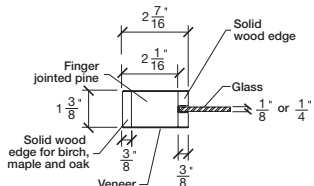

Technical drawings 79" - 84" - 96"

Shaker Bifold French Door - U.S. specs

www.pbidoors.com

| WIDTH | | | | |
|-------|--------|---------|--------|--------|
| 36" | 27/16" | 12 7/8" | 27/16" | 27/16" |
| 34" | | 11 7/8" | | |
| 32" | | 10 7/8" | | |
| 30" | | 9 7/8" | | |
| 28" | | 8 7/8" | | |
| 26" | | 7 7/8" | | |
| 24" | | 6 7/8" | | |
| 22" | | 5 7/8" | | |
| 20" | | 4 7/8" | | |

| WIDTH | | | | |
|-------|--------|---------|--------|--------|
| 36" | 27/16" | 12 7/8" | 27/16" | 27/16" |
| 34" | | 11 7/8" | | |
| 32" | | 10 7/8" | | |
| 30" | | 9 7/8" | | |
| 28" | | 8 7/8" | | |
| 26" | | 7 7/8" | | |
| 24" | | 6 7/8" | | |
| 22" | | 5 7/8" | | |
| 20" | | 4 7/8" | | |