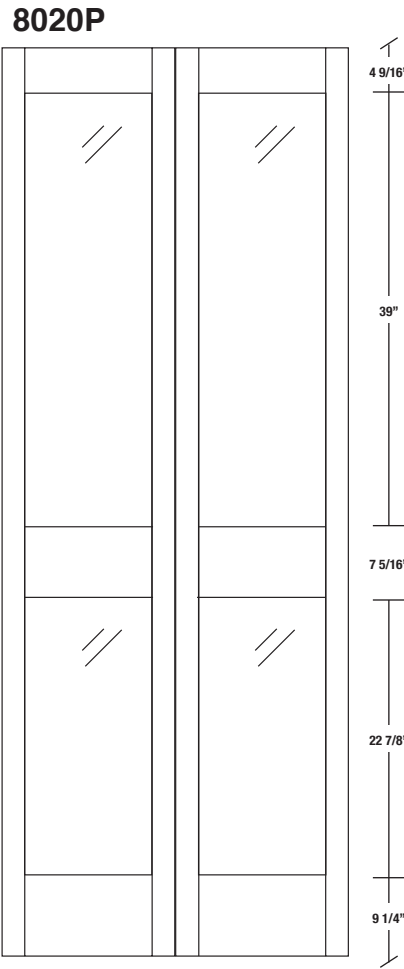

Technical drawings 79" - 84" - 96"

Shaker Bifold French Door - U.S. specs

www.pbidoors.com

| WIDTH | | | | |
|-------|--------|---------|--------|--------|
| 36" | 27/16" | 12 7/8" | 27/16" | 27/16" |
| 34" | | 11 7/8" | | |
| 32" | | 10 7/8" | | |
| 30" | | 9 7/8" | | |
| 28" | | 8 7/8" | | |
| 26" | | 7 7/8" | | |
| 24" | | 6 7/8" | | |
| 22" | | 5 7/8" | | |
| 20" | | 4 7/8" | | |

| WIDTH | | | | |
|-------|--------|---------|--------|--------|
| 36" | 27/16" | 12 7/8" | 27/16" | 27/16" |
| 34" | | 11 7/8" | | |
| 32" | | 10 7/8" | | |
| 30" | | 9 7/8" | | |
| 28" | | 8 7/8" | | |
| 26" | | 7 7/8" | | |
| 24" | | 6 7/8" | | |
| 22" | | 5 7/8" | | |
| 20" | | 4 7/8" | | |