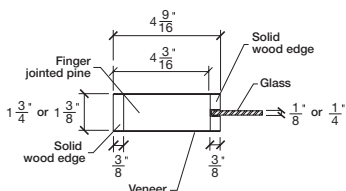

Technical drawings 6/8 - 7/0 - 8/0

Shaker French Door - U.S. specs

www.pbidoors.com

WIDTH			
36"	4 9/16"	26 7/8"	4 9/16"
34"	4 9/16"	24 7/8"	4 9/16"
32"	4 9/16"	22 7/8"	4 9/16"
30"	4 9/16"	20 7/8"	4 9/16"
28"	4 9/16"	18 7/8"	4 9/16"
26"	4 9/16"	16 7/8"	4 9/16"
24"	4 9/16"	14 7/8"	4 9/16"
22"	4 9/16"	12 7/8"	4 9/16"
20"	4 9/16"	10 7/8"	4 9/16"
18"	4 9/16"	8 7/8"	4 9/16"
16"	4 9/16"	6 7/8"	4 9/16"
15"	2 7/16"	10 1/8"	2 7/16"
14"	2 7/16"	9 1/8"	2 7/16"
12"	2 7/16"	7 1/8"	2 7/16"

WIDTH			
36"	4 9/16"	26 7/8"	4 9/16"
34"	4 9/16"	24 7/8"	4 9/16"
32"	4 9/16"	22 7/8"	4 9/16"
30"	4 9/16"	20 7/8"	4 9/16"
28"	4 9/16"	18 7/8"	4 9/16"
26"	4 9/16"	16 7/8"	4 9/16"
24"	4 9/16"	14 7/8"	4 9/16"
22"	4 9/16"	12 7/8"	4 9/16"
20"	4 9/16"	10 7/8"	4 9/16"
18"	4 9/16"	8 7/8"	4 9/16"
16"	4 9/16"	6 7/8"	4 9/16"
15"	2 7/16"	10 1/8"	2 7/16"
14"	2 7/16"	9 1/8"	2 7/16"
12"	2 7/16"	7 1/8"	2 7/16"