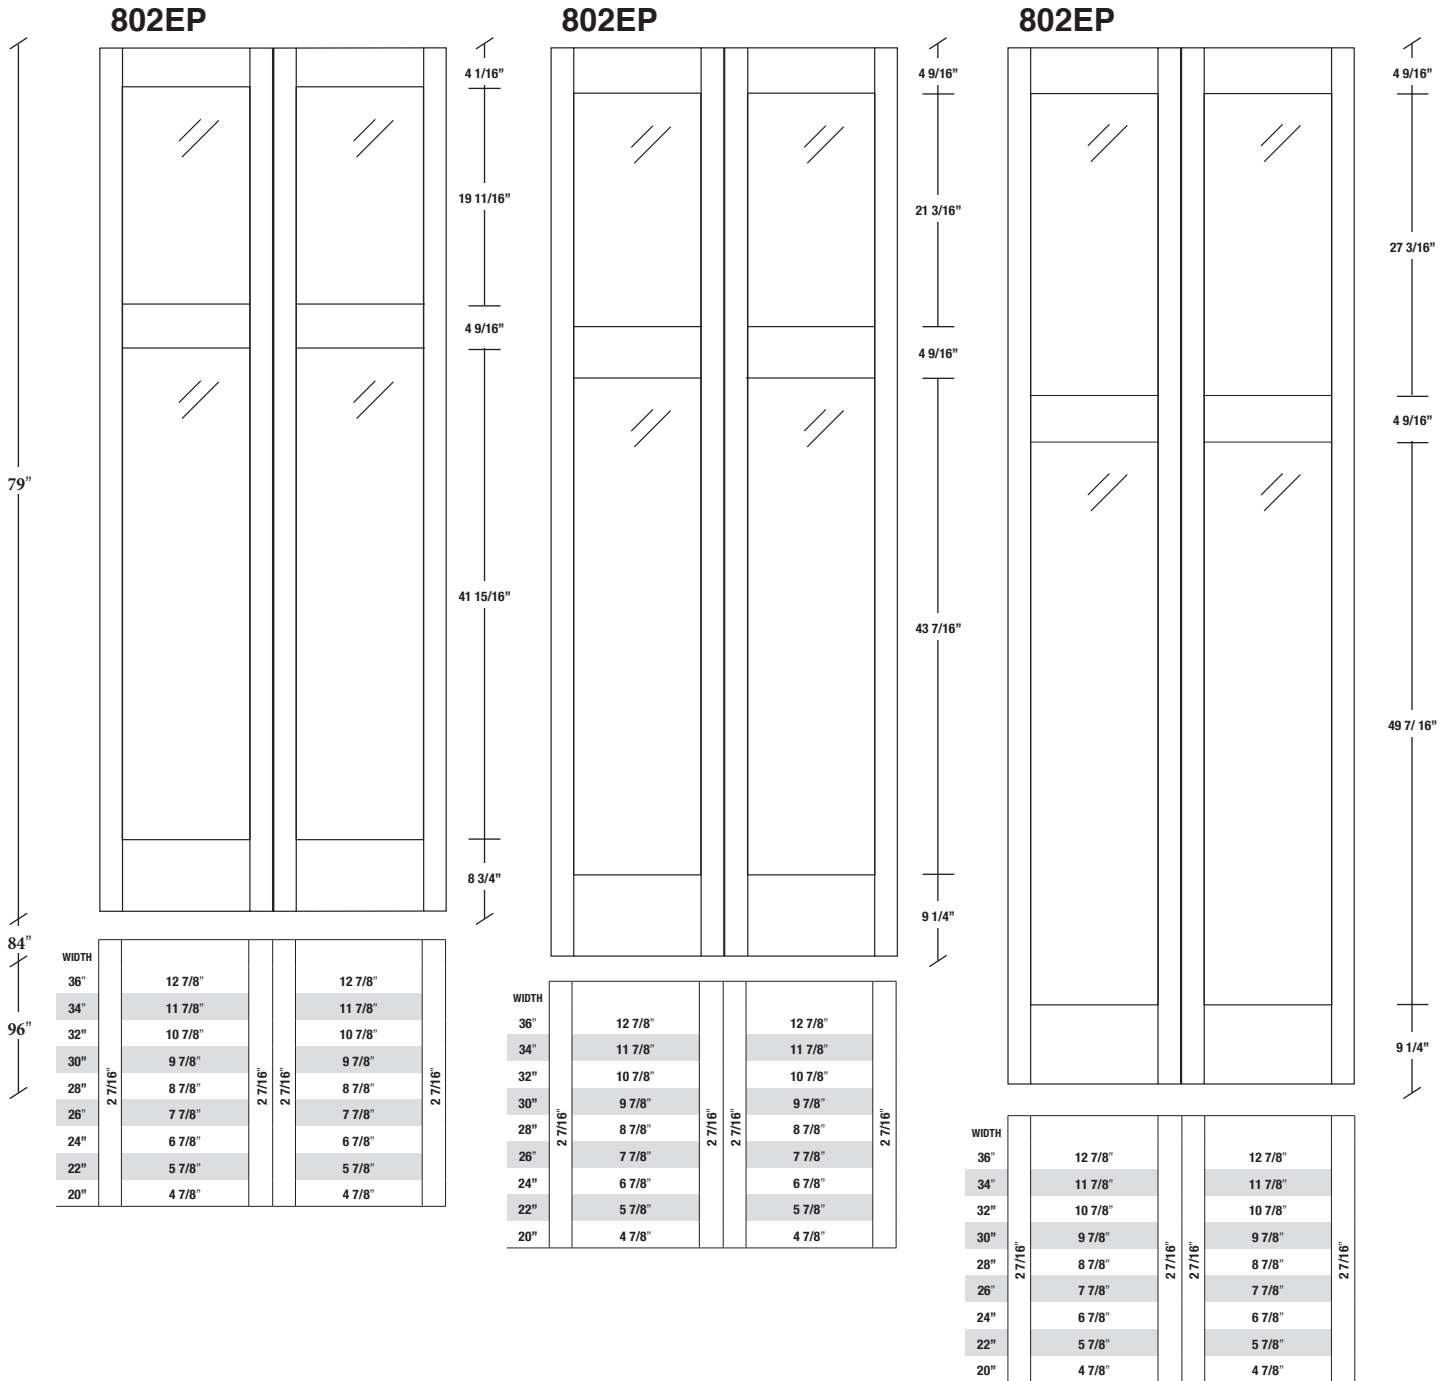

Technical drawings 79" - 84" - 96"

Shaker Bifold French Door - U.S. specs

www.pbidoors.com

1 003 SHAKER SIDERAIL

April 2018 (revision 01)