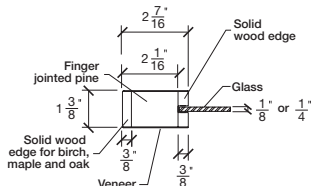

Technical drawings 79" - 84" - 96"

Shaker Bifold French Door - U.S. specs

www.pbidoors.com

1 003 SHAKER SIDERAIL

April 2018 (revision 01)