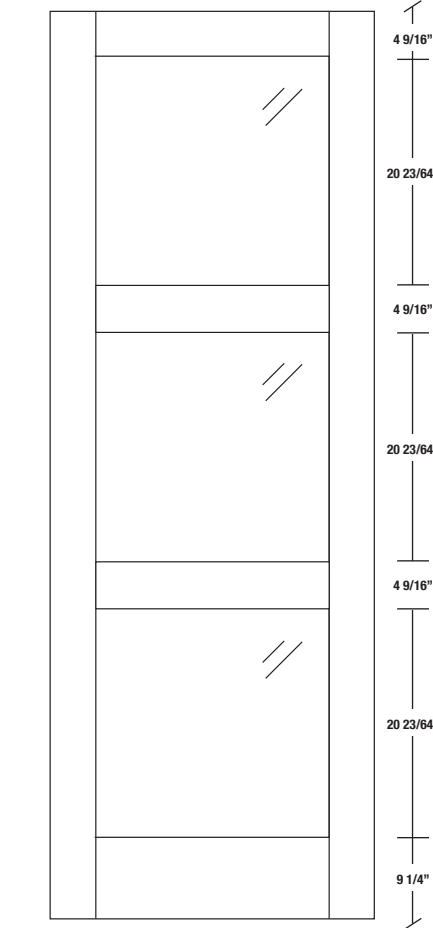

Technical drawings 6/8 - 7/0 - 8/0

Shaker French Door - U.S. specs

www.pbidoors.com

803H

WIDTH			
36"	4 9/16"	26 7/8"	4 9/16"
34"	4 9/16"	24 7/8"	4 9/16"
32"	4 9/16"	22 7/8"	4 9/16"
30"	4 9/16"	20 7/8"	4 9/16"
28"	4 9/16"	18 7/8"	4 9/16"
26"	4 9/16"	16 7/8"	4 9/16"
24"	4 9/16"	14 7/8"	4 9/16"
22"	4 9/16"	12 7/8"	4 9/16"
20"	4 9/16"	10 7/8"	4 9/16"
18"	4 9/16"	8 7/8"	4 9/16"
16"	4 9/16"	6 7/8"	4 9/16"
15"	2 7/16"	10 1/8"	2 7/16"
14"	2 7/16"	9 1/8"	2 7/16"
12"	2 7/16"	7 1/8"	2 7/16"

803H

WIDTH			
36"	4 9/16"	26 7/8"	4 9/16"
34"	4 9/16"	24 7/8"	4 9/16"
32"	4 9/16"	22 7/8"	4 9/16"
30"	4 9/16"	20 7/8"	4 9/16"
28"	4 9/16"	18 7/8"	4 9/16"
26"	4 9/16"	16 7/8"	4 9/16"
24"	4 9/16"	14 7/8"	4 9/16"
22"	4 9/16"	12 7/8"	4 9/16"
20"	4 9/16"	10 7/8"	4 9/16"
18"	4 9/16"	8 7/8"	4 9/16"
16"	4 9/16"	6 7/8"	4 9/16"
15"	2 7/16"	10 1/8"	2 7/16"
14"	2 7/16"	9 1/8"	2 7/16"
12"	2 7/16"	7 1/8"	2 7/16"