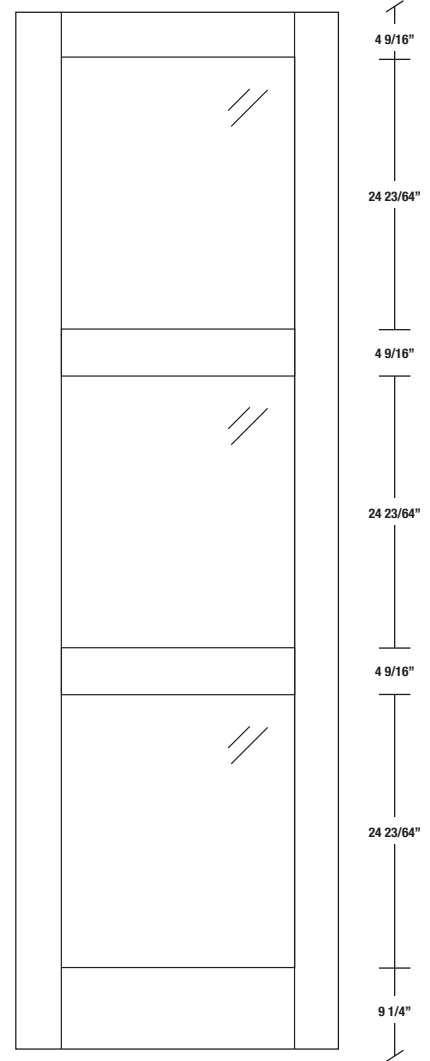

Technical drawings 6/8 - 7/0 - 8/0

Shaker French Door - U.S. specs

www.pbidoors.com

803H

WIDTH			
36"	4 9/16"	26 7/8"	4 9/16"
34"	4 9/16"	24 7/8"	4 9/16"
32"	4 9/16"	22 7/8"	4 9/16"
30"	4 9/16"	20 7/8"	4 9/16"
28"	4 9/16"	18 7/8"	4 9/16"
26"	4 9/16"	16 7/8"	4 9/16"
24"	4 9/16"	14 7/8"	4 9/16"
22"	4 9/16"	12 7/8"	4 9/16"
20"	4 9/16"	10 7/8"	4 9/16"
18"	4 9/16"	8 7/8"	4 9/16"
16"	4 9/16"	6 7/8"	4 9/16"
15"	2 7/16"	10 1/8"	2 7/16"
14"	2 7/16"	9 1/8"	2 7/16"
12"	2 7/16"	7 1/8"	2 7/16"

803H

WIDTH			
36"	4 9/16"	26 7/8"	4 9/16"
34"	4 9/16"	24 7/8"	4 9/16"
32"	4 9/16"	22 7/8"	4 9/16"
30"	4 9/16"	20 7/8"	4 9/16"
28"	4 9/16"	18 7/8"	4 9/16"
26"	4 9/16"	16 7/8"	4 9/16"
24"	4 9/16"	14 7/8"	4 9/16"
22"	4 9/16"	12 7/8"	4 9/16"
20"	4 9/16"	10 7/8"	4 9/16"
18"	4 9/16"	8 7/8"	4 9/16"
16"	4 9/16"	6 7/8"	4 9/16"
15"	2 7/16"	10 1/8"	2 7/16"
14"	2 7/16"	9 1/8"	2 7/16"
12"	2 7/16"	7 1/8"	2 7/16"