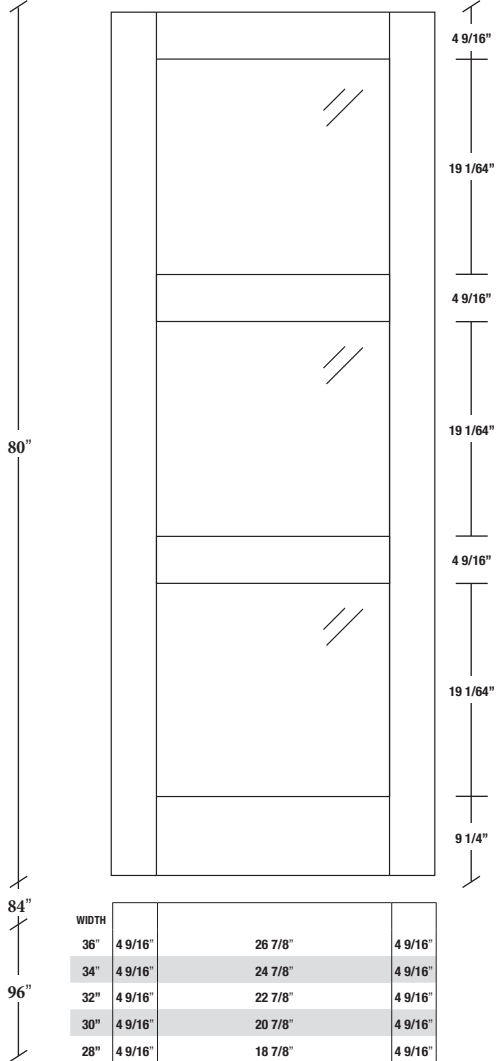

Technical drawings 6/8 - 7/0 - 8/0

Shaker French Door - U.S. specs

www.pbidoors.com

803H

WIDTH			
36"	4 9/16"	26 7/8"	4 9/16"
34"	4 9/16"	24 7/8"	4 9/16"
32"	4 9/16"	22 7/8"	4 9/16"
30"	4 9/16"	20 7/8"	4 9/16"
28"	4 9/16"	18 7/8"	4 9/16"
26"	4 9/16"	16 7/8"	4 9/16"
24"	4 9/16"	14 7/8"	4 9/16"
22"	4 9/16"	12 7/8"	4 9/16"
20"	4 9/16"	10 7/8"	4 9/16"
18"	4 9/16"	8 7/8"	4 9/16"
16"	4 9/16"	6 7/8"	4 9/16"
15"	2 7/16"	10 1/8"	2 7/16"
14"	2 7/16"	9 1/8"	2 7/16"
12"	2 7/16"	7 1/8"	2 7/16"

803H

WIDTH			
36"	4 9/16"	26 7/8"	4 9/16"
34"	4 9/16"	24 7/8"	4 9/16"
32"	4 9/16"	22 7/8"	4 9/16"
30"	4 9/16"	20 7/8"	4 9/16"
28"	4 9/16"	18 7/8"	4 9/16"
26"	4 9/16"	16 7/8"	4 9/16"
24"	4 9/16"	14 7/8"	4 9/16"
22"	4 9/16"	12 7/8"	4 9/16"
20"	4 9/16"	10 7/8"	4 9/16"
18"	4 9/16"	8 7/8"	4 9/16"
16"	4 9/16"	6 7/8"	4 9/16"
15"	2 7/16"	10 1/8"	2 7/16"
14"	2 7/16"	9 1/8"	2 7/16"
12"	2 7/16"	7 1/8"	2 7/16"