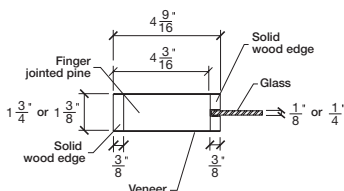

Technical drawings 6/8 - 7/0 - 8/0

Shaker French Door - U.S. specs

www.pbidoors.com

803H

WIDTH			
36"	4 9/16"	26 7/8"	4 9/16"
34"	4 9/16"	24 7/8"	4 9/16"
32"	4 9/16"	22 7/8"	4 9/16"
30"	4 9/16"	20 7/8"	4 9/16"
28"	4 9/16"	18 7/8"	4 9/16"
26"	4 9/16"	16 7/8"	4 9/16"
24"	4 9/16"	14 7/8"	4 9/16"
22"	4 9/16"	12 7/8"	4 9/16"
20"	4 9/16"	10 7/8"	4 9/16"
18"	4 9/16"	8 7/8"	4 9/16"
16"	4 9/16"	6 7/8"	4 9/16"
15"	2 7/16"	10 1/8"	2 7/16"
14"	2 7/16"	9 1/8"	2 7/16"
12"	2 7/16"	7 1/8"	2 7/16"

803H

WIDTH			
36"	4 9/16"	26 7/8"	4 9/16"
34"	4 9/16"	24 7/8"	4 9/16"
32"	4 9/16"	22 7/8"	4 9/16"
30"	4 9/16"	20 7/8"	4 9/16"
28"	4 9/16"	18 7/8"	4 9/16"
26"	4 9/16"	16 7/8"	4 9/16"
24"	4 9/16"	14 7/8"	4 9/16"
22"	4 9/16"	12 7/8"	4 9/16"
20"	4 9/16"	10 7/8"	4 9/16"
18"	4 9/16"	8 7/8"	4 9/16"
16"	4 9/16"	6 7/8"	4 9/16"
15"	2 7/16"	10 1/8"	2 7/16"
14"	2 7/16"	9 1/8"	2 7/16"
12"	2 7/16"	7 1/8"	2 7/16"