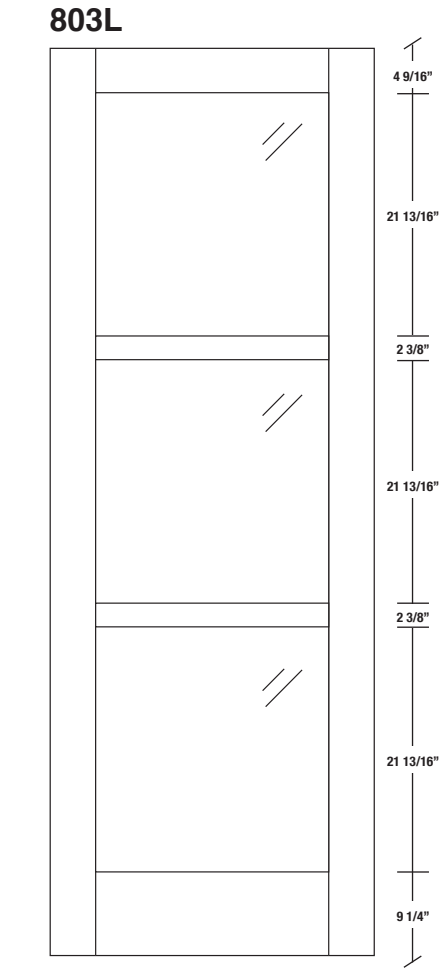

Technical drawings 6/8 - 7/0 - 8/0

Shaker French Door - U.S. specs

www.pbidoors.com

WIDTH			
36"	4 9/16"	26 7/8"	4 9/16"
34"	4 9/16"	24 7/8"	4 9/16"
32"	4 9/16"	22 7/8"	4 9/16"
30"	4 9/16"	20 7/8"	4 9/16"
28"	4 9/16"	18 7/8"	4 9/16"
26"	4 9/16"	16 7/8"	4 9/16"
24"	4 9/16"	14 7/8"	4 9/16"
22"	4 9/16"	12 7/8"	4 9/16"
20"	4 9/16"	10 7/8"	4 9/16"
18"	4 9/16"	8 7/8"	4 9/16"
16"	4 9/16"	6 7/8"	4 9/16"
15"	2 7/16"	10 1/8"	2 7/16"
14"	2 7/16"	9 1/8"	2 7/16"
12"	2 7/16"	7 1/8"	2 7/16"

WIDTH			
36"	4 9/16"	26 7/8"	4 9/16"
34"	4 9/16"	24 7/8"	4 9/16"
32"	4 9/16"	22 7/8"	4 9/16"
30"	4 9/16"	20 7/8"	4 9/16"
28"	4 9/16"	18 7/8"	4 9/16"
26"	4 9/16"	16 7/8"	4 9/16"
24"	4 9/16"	14 7/8"	4 9/16"
22"	4 9/16"	12 7/8"	4 9/16"
20"	4 9/16"	10 7/8"	4 9/16"
18"	4 9/16"	8 7/8"	4 9/16"
16"	4 9/16"	6 7/8"	4 9/16"
15"	2 7/16"	10 1/8"	2 7/16"
14"	2 7/16"	9 1/8"	2 7/16"
12"	2 7/16"	7 1/8"	2 7/16"