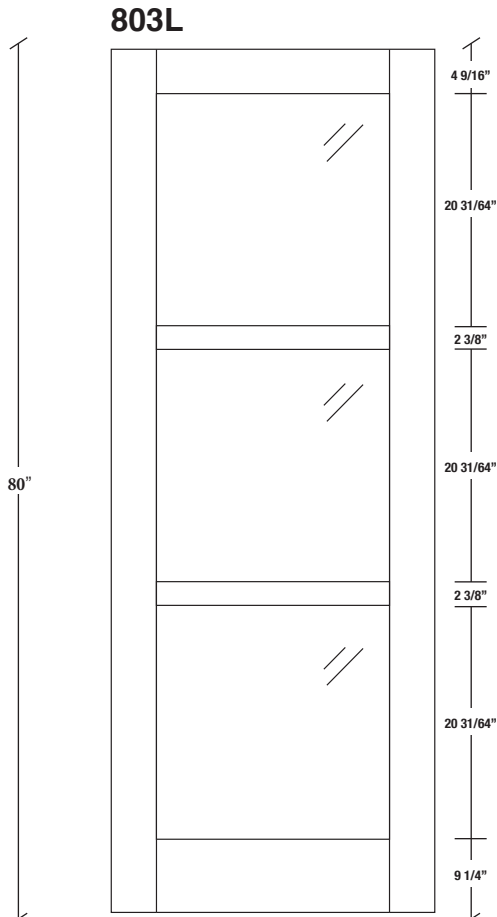

Technical drawings 6/8 - 7/0 - 8/0

Shaker French Door - U.S. specs

www.pbidoors.com

WIDTH			
36"	4 9/16"	26 7/8"	4 9/16"
34"	4 9/16"	24 7/8"	4 9/16"
32"	4 9/16"	22 7/8"	4 9/16"
30"	4 9/16"	20 7/8"	4 9/16"
28"	4 9/16"	18 7/8"	4 9/16"
26"	4 9/16"	16 7/8"	4 9/16"
24"	4 9/16"	14 7/8"	4 9/16"
22"	4 9/16"	12 7/8"	4 9/16"
20"	4 9/16"	10 7/8"	4 9/16"
18"	4 9/16"	8 7/8"	4 9/16"
16"	4 9/16"	6 7/8"	4 9/16"
15"	2 7/16"	10 1/8"	2 7/16"
14"	2 7/16"	9 1/8"	2 7/16"
12"	2 7/16"	7 1/8"	2 7/16"

WIDTH			
36"	4 9/16"	26 7/8"	4 9/16"
34"	4 9/16"	24 7/8"	4 9/16"
32"	4 9/16"	22 7/8"	4 9/16"
30"	4 9/16"	20 7/8"	4 9/16"
28"	4 9/16"	18 7/8"	4 9/16"
26"	4 9/16"	16 7/8"	4 9/16"
24"	4 9/16"	14 7/8"	4 9/16"
22"	4 9/16"	12 7/8"	4 9/16"
20"	4 9/16"	10 7/8"	4 9/16"
18"	4 9/16"	8 7/8"	4 9/16"
16"	4 9/16"	6 7/8"	4 9/16"
15"	2 7/16"	10 1/8"	2 7/16"
14"	2 7/16"	9 1/8"	2 7/16"
12"	2 7/16"	7 1/8"	2 7/16"