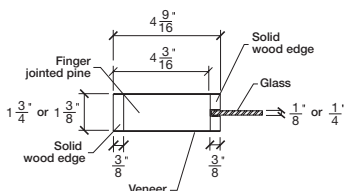

Technical drawings 6/8 - 7/0 - 8/0

Shaker French Door - U.S. specs

www.pbidoors.com

WIDTH			
36"	4 9/16"	26 7/8"	4 9/16"
34"	4 9/16"	24 7/8"	4 9/16"
32"	4 9/16"	22 7/8"	4 9/16"
30"	4 9/16"	20 7/8"	4 9/16"
28"	4 9/16"	18 7/8"	4 9/16"
26"	4 9/16"	16 7/8"	4 9/16"
24"	4 9/16"	14 7/8"	4 9/16"
22"	4 9/16"	12 7/8"	4 9/16"
20"	4 9/16"	10 7/8"	4 9/16"
18"	4 9/16"	8 7/8"	4 9/16"
16"	4 9/16"	6 7/8"	4 9/16"
15"	2 7/16"	10 1/8"	2 7/16"
14"	2 7/16"	9 1/8"	2 7/16"
12"	2 7/16"	7 1/8"	2 7/16"

WIDTH			
36"	4 9/16"	26 7/8"	4 9/16"
34"	4 9/16"	24 7/8"	4 9/16"
32"	4 9/16"	22 7/8"	4 9/16"
30"	4 9/16"	20 7/8"	4 9/16"
28"	4 9/16"	18 7/8"	4 9/16"
26"	4 9/16"	16 7/8"	4 9/16"
24"	4 9/16"	14 7/8"	4 9/16"
22"	4 9/16"	12 7/8"	4 9/16"
20"	4 9/16"	10 7/8"	4 9/16"
18"	4 9/16"	8 7/8"	4 9/16"
16"	4 9/16"	6 7/8"	4 9/16"
15"	2 7/16"	10 1/8"	2 7/16"
14"	2 7/16"	9 1/8"	2 7/16"
12"	2 7/16"	7 1/8"	2 7/16"