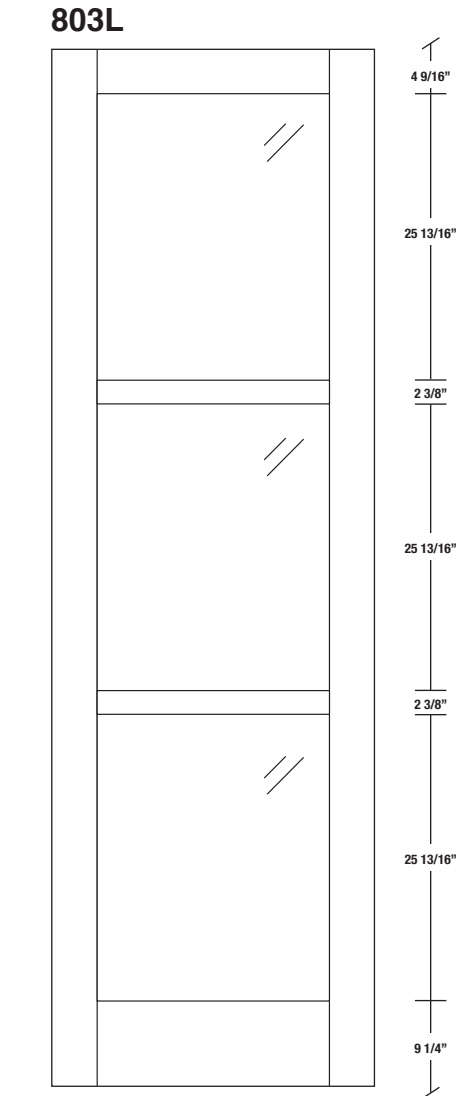

Technical drawings 6/8 - 7/0 - 8/0

Shaker French Door - U.S. specs

www.pbidoors.com

WIDTH			
36"	4 9/16"	26 7/8"	4 9/16"
34"	4 9/16"	24 7/8"	4 9/16"
32"	4 9/16"	22 7/8"	4 9/16"
30"	4 9/16"	20 7/8"	4 9/16"
28"	4 9/16"	18 7/8"	4 9/16"
26"	4 9/16"	16 7/8"	4 9/16"
24"	4 9/16"	14 7/8"	4 9/16"
22"	4 9/16"	12 7/8"	4 9/16"
20"	4 9/16"	10 7/8"	4 9/16"
18"	4 9/16"	8 7/8"	4 9/16"
16"	4 9/16"	6 7/8"	4 9/16"
15"	2 7/16"	10 1/8"	2 7/16"
14"	2 7/16"	9 1/8"	2 7/16"
12"	2 7/16"	7 1/8"	2 7/16"

WIDTH			
36"	4 9/16"	26 7/8"	4 9/16"
34"	4 9/16"	24 7/8"	4 9/16"
32"	4 9/16"	22 7/8"	4 9/16"
30"	4 9/16"	20 7/8"	4 9/16"
28"	4 9/16"	18 7/8"	4 9/16"
26"	4 9/16"	16 7/8"	4 9/16"
24"	4 9/16"	14 7/8"	4 9/16"
22"	4 9/16"	12 7/8"	4 9/16"
20"	4 9/16"	10 7/8"	4 9/16"
18"	4 9/16"	8 7/8"	4 9/16"
16"	4 9/16"	6 7/8"	4 9/16"
15"	2 7/16"	10 1/8"	2 7/16"
14"	2 7/16"	9 1/8"	2 7/16"
12"	2 7/16"	7 1/8"	2 7/16"