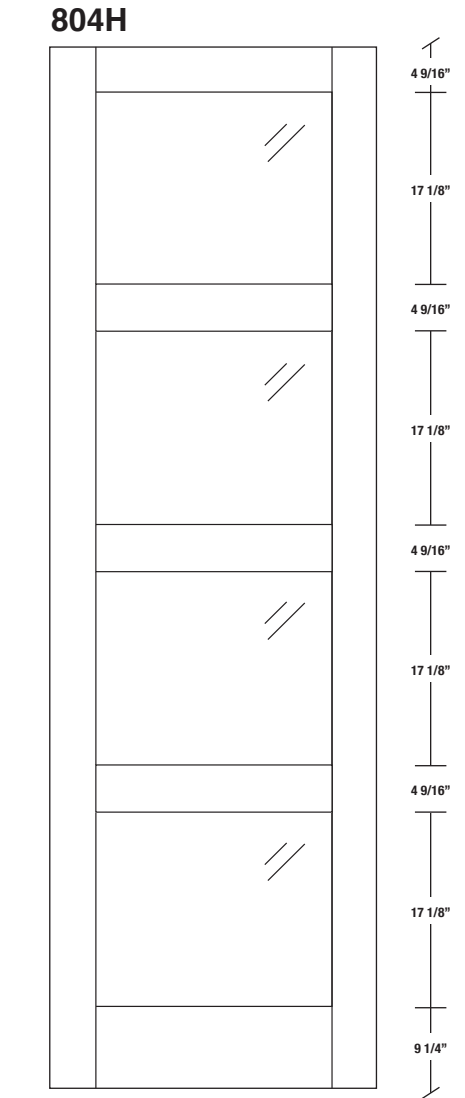

Technical drawings 6/8 - 7/0 - 8/0

Shaker French Door - U.S. specs

www.pbidoors.com

SHAKER SIDERAIL