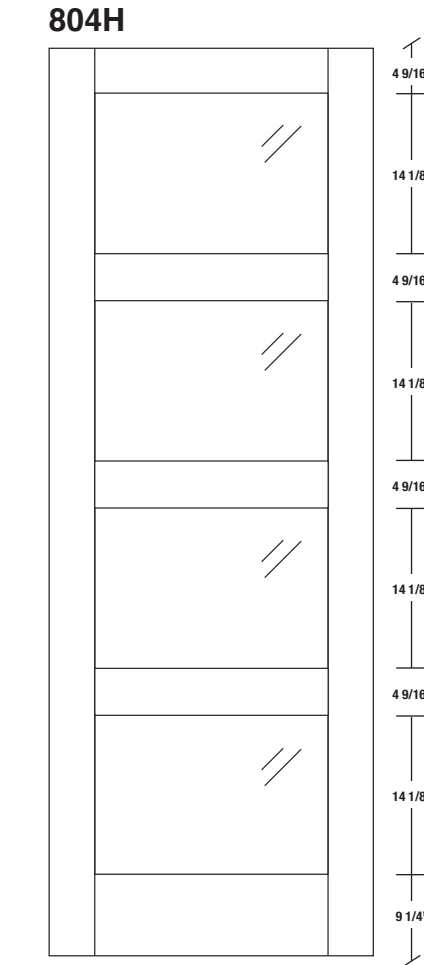

Technical drawings 6/8 - 7/0 - 8/0

Shaker French Door - U.S. specs

www.pbidoors.com

SHAKER SIDERAIL