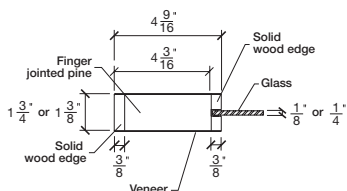

Technical drawings 6/8 - 7/0 - 8/0

Shaker French Door - U.S. specs

www.pbidoors.com

SHAKER SIDERAIL