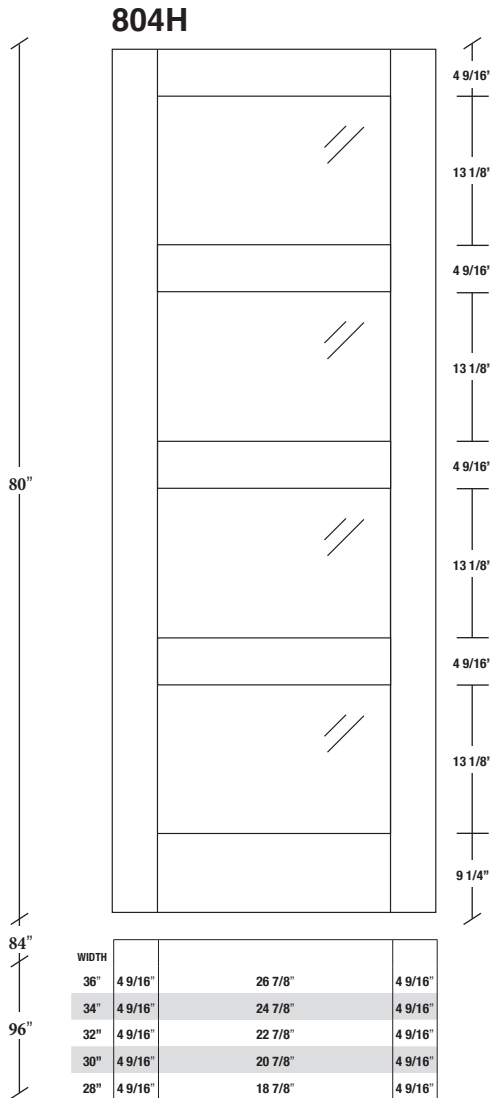

Technical drawings 6/8 - 7/0 - 8/0

Shaker French Door - U.S. specs

www.pbidoors.com

SHAKER SIDERAIL