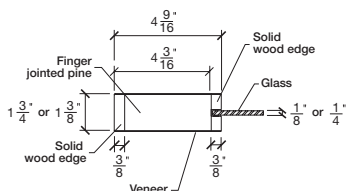

# Technical drawings 6/8 - 7/0 - 8/0

## Shaker French Door - U.S. specs

www.pbidoors.com

WIDTH			
36"	4 9/16"	26 7/8"	4 9/16"
34"	4 9/16"	24 7/8"	4 9/16"
32"	4 9/16"	22 7/8"	4 9/16"
30"	4 9/16"	20 7/8"	4 9/16"
28"	4 9/16"	18 7/8"	4 9/16"
26"	4 9/16"	16 7/8"	4 9/16"
24"	4 9/16"	14 7/8"	4 9/16"
22"	4 9/16"	12 7/8"	4 9/16"
20"	4 9/16"	10 7/8"	4 9/16"
18"	4 9/16"	8 7/8"	4 9/16"
16"	4 9/16"	6 7/8"	4 9/16"
15"	2 7/16"	10 1/8"	2 7/16"
14"	2 7/16"	9 1/8"	2 7/16"
12"	2 7/16"	7 1/8"	2 7/16"

WIDTH			
36"	4 9/16"	26 7/8"	4 9/16"
34"	4 9/16"	24 7/8"	4 9/16"
32"	4 9/16"	22 7/8"	4 9/16"
30"	4 9/16"	20 7/8"	4 9/16"
28"	4 9/16"	18 7/8"	4 9/16"
26"	4 9/16"	16 7/8"	4 9/16"
24"	4 9/16"	14 7/8"	4 9/16"
22"	4 9/16"	12 7/8"	4 9/16"
20"	4 9/16"	10 7/8"	4 9/16"
18"	4 9/16"	8 7/8"	4 9/16"
16"	4 9/16"	6 7/8"	4 9/16"
15"	2 7/16"	10 1/8"	2 7/16"
14"	2 7/16"	9 1/8"	2 7/16"
12"	2 7/16"	7 1/8"	2 7/16"