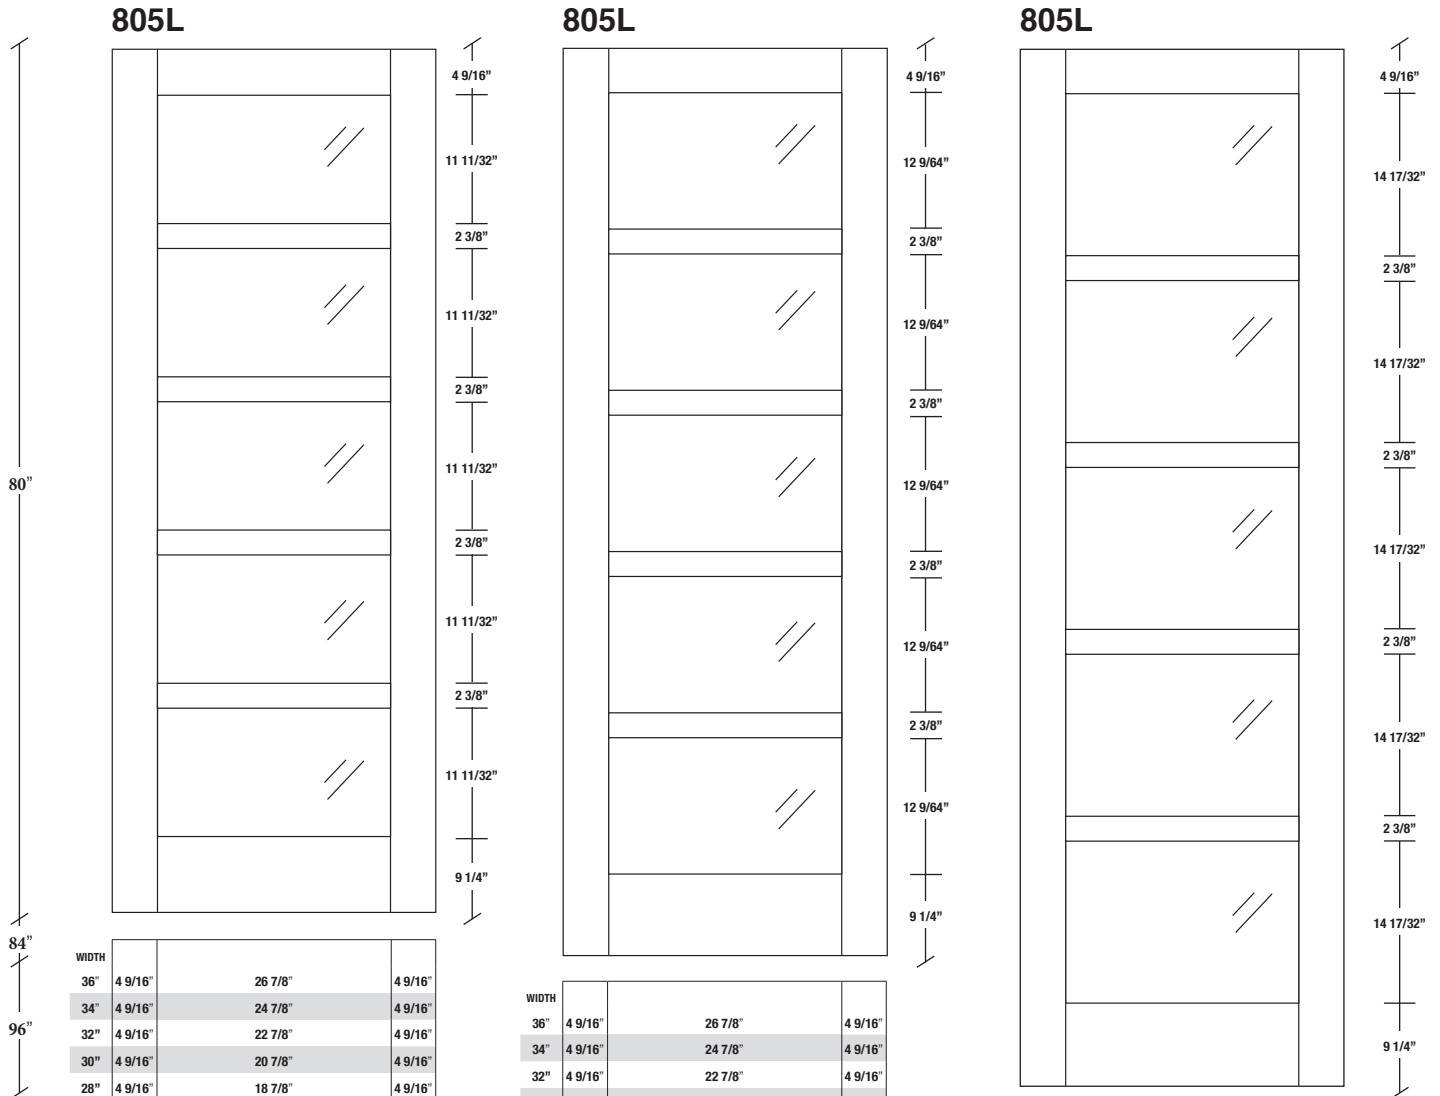

# Technical drawings 6/8 - 7/0 - 8/0

## Shaker French Door - U.S. specs

www.pbidoors.com

WIDTH			
36"	4 9/16"	26 7/8"	4 9/16"
34"	4 9/16"	24 7/8"	4 9/16"
32"	4 9/16"	22 7/8"	4 9/16"
30"	4 9/16"	20 7/8"	4 9/16"
28"	4 9/16"	18 7/8"	4 9/16"
26"	4 9/16"	16 7/8"	4 9/16"
24"	4 9/16"	14 7/8"	4 9/16"
22"	4 9/16"	12 7/8"	4 9/16"
20"	4 9/16"	10 7/8"	4 9/16"
18"	4 9/16"	8 7/8"	4 9/16"
16"	4 9/16"	6 7/8"	4 9/16"
15"	2 7/16"	10 1/8"	2 7/16"
14"	2 7/16"	9 1/8"	2 7/16"
12"	2 7/16"	7 1/8"	2 7/16"

WIDTH			
36"	4 9/16"	26 7/8"	4 9/16"
34"	4 9/16"	24 7/8"	4 9/16"
32"	4 9/16"	22 7/8"	4 9/16"
30"	4 9/16"	20 7/8"	4 9/16"
28"	4 9/16"	18 7/8"	4 9/16"
26"	4 9/16"	16 7/8"	4 9/16"
24"	4 9/16"	14 7/8"	4 9/16"
22"	4 9/16"	12 7/8"	4 9/16"
20"	4 9/16"	10 7/8"	4 9/16"
18"	4 9/16"	8 7/8"	4 9/16"
16"	4 9/16"	6 7/8"	4 9/16"
15"	2 7/16"	10 1/8"	2 7/16"
14"	2 7/16"	9 1/8"	2 7/16"
12"	2 7/16"	7 1/8"	2 7/16"