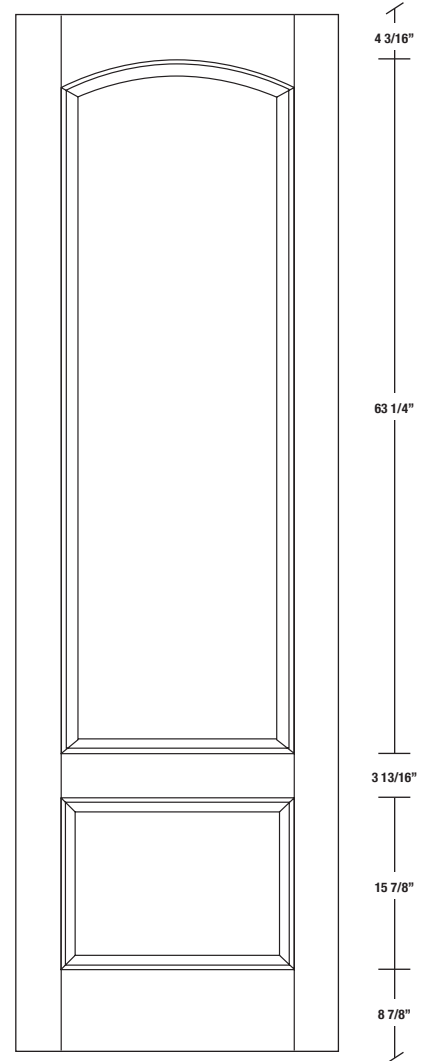

# Technical drawings 6/8 - 7/0 - 8/0

Panel Door - U.S. specs

www.pbidoors.com

202AC / 292AC

WIDTH			
36"	4 3/16"	27 5/8"	4 3/16"
34"	4 3/16"	25 5/8"	4 3/16"
32"	4 3/16"	23 5/8"	4 3/16"
30"	4 3/16"	21 5/8"	4 3/16"
28"	4 3/16"	19 5/8"	4 3/16"
26"	4 3/16"	17 5/8"	4 3/16"
24"	4 3/16"	15 5/8"	4 3/16"
22"	4 3/16"	13 5/8"	4 3/16"
20"	4 3/16"	11 5/8"	4 3/16"
18"	4 3/16"	9 5/8"	4 3/16"
16"	4 3/16"	7 5/8"	4 3/16"
15"	2 1/16"	10 7/8"	2 1/16"
14"	2 1/16"	9 7/8"	2 1/16"
12"	2 1/16"	7 7/8"	2 1/16"

202AC / 292AC

WIDTH			
36"	4 3/16"	27 5/8"	4 3/16"
34"	4 3/16"	25 5/8"	4 3/16"
32"	4 3/16"	23 5/8"	4 3/16"
30"	4 3/16"	21 5/8"	4 3/16"
28"	4 3/16"	19 5/8"	4 3/16"
26"	4 3/16"	17 5/8"	4 3/16"
24"	4 3/16"	15 5/8"	4 3/16"
22"	4 3/16"	13 5/8"	4 3/16"
20"	4 3/16"	11 5/8"	4 3/16"
18"	4 3/16"	9 5/8"	4 3/16"
16"	4 3/16"	7 5/8"	4 3/16"
15"	2 1/16"	10 7/8"	2 1/16"
14"	2 1/16"	9 7/8"	2 1/16"
12"	2 1/16"	7 7/8"	2 1/16"

SIDERAIL  
RAISED PANEL #20XX

SIDERAIL  
FLAT PANEL #29XX

\* Wood veneer on stain grade doors only

5/8" PANEL