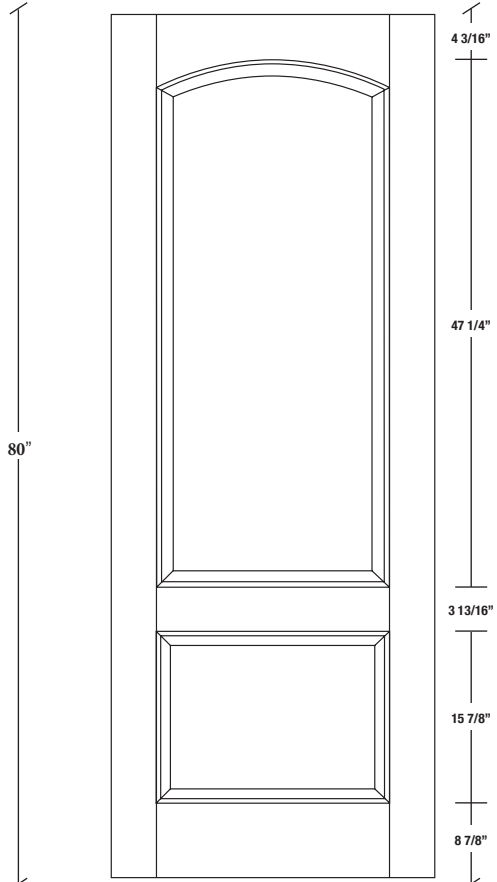

# Technical drawings 6/8 - 7/0 - 8/0

Panel Door - U.S. specs

www.pbidoors.com

202AC / 292AC

WIDTH			
36"	4 3/16"	27 5/8"	4 3/16"
34"	4 3/16"	25 5/8"	4 3/16"
32"	4 3/16"	23 5/8"	4 3/16"
30"	4 3/16"	21 5/8"	4 3/16"
28"	4 3/16"	19 5/8"	4 3/16"
26"	4 3/16"	17 5/8"	4 3/16"
24"	4 3/16"	15 5/8"	4 3/16"
22"	4 3/16"	13 5/8"	4 3/16"
20"	4 3/16"	11 5/8"	4 3/16"
18"	4 3/16"	9 5/8"	4 3/16"
16"	4 3/16"	7 5/8"	4 3/16"
15"	2 1/16"	10 7/8"	2 1/16"
14"	2 1/16"	9 7/8"	2 1/16"
12"	2 1/16"	7 7/8"	2 1/16"

202AC / 292AC

WIDTH			
36"	4 3/16"	27 5/8"	4 3/16"
34"	4 3/16"	25 5/8"	4 3/16"
32"	4 3/16"	23 5/8"	4 3/16"
30"	4 3/16"	21 5/8"	4 3/16"
28"	4 3/16"	19 5/8"	4 3/16"
26"	4 3/16"	17 5/8"	4 3/16"
24"	4 3/16"	15 5/8"	4 3/16"
22"	4 3/16"	13 5/8"	4 3/16"
20"	4 3/16"	11 5/8"	4 3/16"
18"	4 3/16"	9 5/8"	4 3/16"
16"	4 3/16"	7 5/8"	4 3/16"
15"	2 1/16"	10 7/8"	2 1/16"
14"	2 1/16"	9 7/8"	2 1/16"
12"	2 1/16"	7 7/8"	2 1/16"

SIDERAIL  
RAISED PANEL #20XX

SIDERAIL  
FLAT PANEL #29XX

\* Wood veneer on stain grade doors only

5/8" PANEL