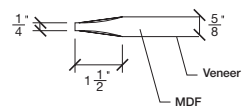

* Wood veneer on stain grade doors only

5/8" PANEL