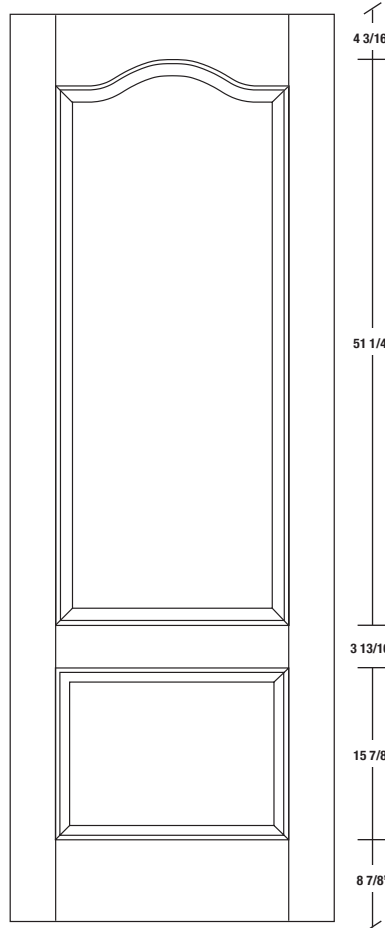

# Technical drawings 6/8 - 7/0 - 8/0

Panel Door - U.S. specs

www.pbidoors.com

202AS / 292AS

WIDTH			
36"	4 3/16"	27 5/8"	4 3/16"
34"	4 3/16"	25 5/8"	4 3/16"
32"	4 3/16"	23 5/8"	4 3/16"
30"	4 3/16"	21 5/8"	4 3/16"
28"	4 3/16"	19 5/8"	4 3/16"
26"	4 3/16"	17 5/8"	4 3/16"
24"	4 3/16"	15 5/8"	4 3/16"

FOR SMALLER SIZES REFER TO MODEL #202AC P.88

202AS / 292AS

WIDTH			
36"	4 3/16"	27 5/8"	4 3/16"
34"	4 3/16"	25 5/8"	4 3/16"
32"	4 3/16"	23 5/8"	4 3/16"
30"	4 3/16"	21 5/8"	4 3/16"
28"	4 3/16"	19 5/8"	4 3/16"
26"	4 3/16"	17 5/8"	4 3/16"
24"	4 3/16"	15 5/8"	4 3/16"

FOR SMALLER SIZES REFER TO MODEL #202AC P.88

SIDERAIL  
RAISED PANEL #20XX

SIDERAIL  
FLAT PANEL #29XX

\* Wood veneer on stain grade doors only

5/8" PANEL