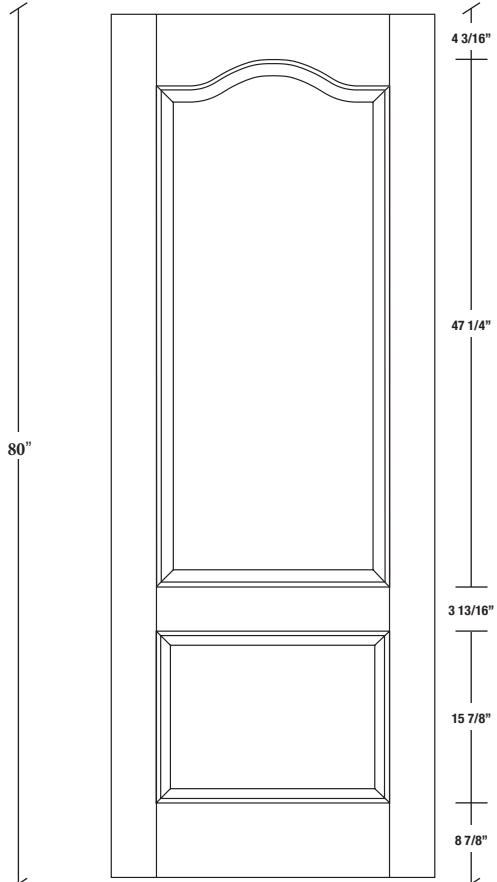

# Technical drawings 6/8 - 7/0 - 8/0

Panel Door - U.S. specs

www.pbidoors.com

202AS / 292AS

WIDTH			
36"	4 3/16"	27 5/8"	4 3/16"
34"	4 3/16"	25 5/8"	4 3/16"
32"	4 3/16"	23 5/8"	4 3/16"
30"	4 3/16"	21 5/8"	4 3/16"
28"	4 3/16"	19 5/8"	4 3/16"
26"	4 3/16"	17 5/8"	4 3/16"
24"	4 3/16"	15 5/8"	4 3/16"

FOR SMALLER SIZES REFER TO MODEL #202AC P.88

202AS / 292AS

WIDTH			
36"	4 3/16"	27 5/8"	4 3/16"
34"	4 3/16"	25 5/8"	4 3/16"
32"	4 3/16"	23 5/8"	4 3/16"
30"	4 3/16"	21 5/8"	4 3/16"
28"	4 3/16"	19 5/8"	4 3/16"
26"	4 3/16"	17 5/8"	4 3/16"
24"	4 3/16"	15 5/8"	4 3/16"

FOR SMALLER SIZES REFER TO MODEL #202AC P.88

SIDERAIL  
RAISED PANEL #20XX

SIDERAIL  
FLAT PANEL #29XX

\* Wood veneer on stain grade doors only

5/8" PANEL