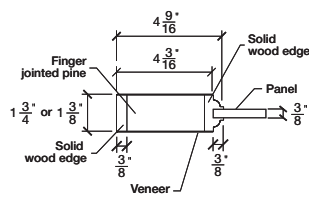

FOR SMALLER SIZES REFER TO MODEL #202AC P.88

202AS / 292AS

WIDTH			
36"	4 3/16"	27 5/8"	4 3/16"
34"	4 3/16"	25 5/8"	4 3/16"
32"	4 3/16"	23 5/8"	4 3/16"
30"	4 3/16"	21 5/8"	4 3/16"
28"	4 3/16"	19 5/8"	4 3/16"
26"	4 3/16"	17 5/8"	4 3/16"
24"	4 3/16"	15 5/8"	4 3/16"

FOR SMALLER SIZES REFER TO MODEL #202AC P.88

SIDERAIL  
RAISED PANEL #20XX

SIDERAIL  
FLAT PANEL #29XX

\* Wood veneer on stain grade doors only

5/8" PANEL