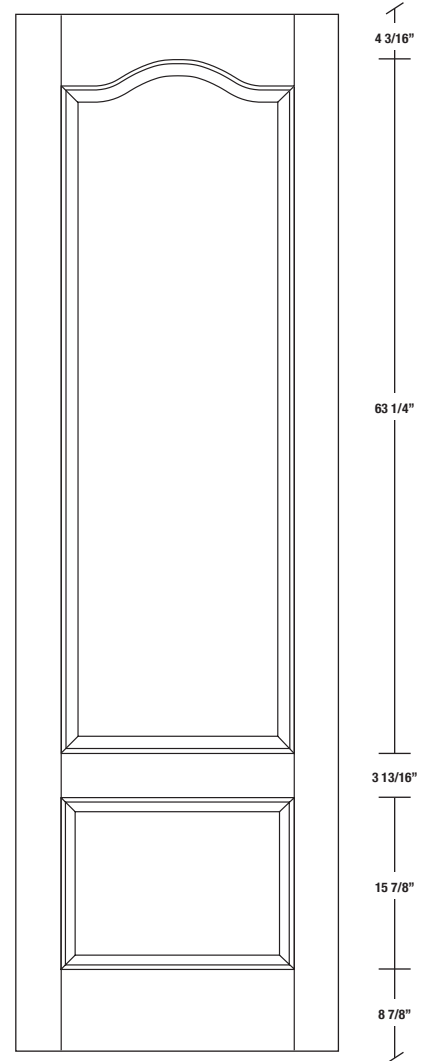

# Technical drawings 6/8 - 7/0 - 8/0

Panel Door - U.S. specs

www.pbidoors.com

202AS / 292AS

WIDTH			
36"	4 3/16"	27 5/8"	4 3/16"
34"	4 3/16"	25 5/8"	4 3/16"
32"	4 3/16"	23 5/8"	4 3/16"
30"	4 3/16"	21 5/8"	4 3/16"
28"	4 3/16"	19 5/8"	4 3/16"
26"	4 3/16"	17 5/8"	4 3/16"
24"	4 3/16"	15 5/8"	4 3/16"

FOR SMALLER SIZES REFER TO MODEL #202AC P.88

202AS / 292AS

WIDTH			
36"	4 3/16"	27 5/8"	4 3/16"
34"	4 3/16"	25 5/8"	4 3/16"
32"	4 3/16"	23 5/8"	4 3/16"
30"	4 3/16"	21 5/8"	4 3/16"
28"	4 3/16"	19 5/8"	4 3/16"
26"	4 3/16"	17 5/8"	4 3/16"
24"	4 3/16"	15 5/8"	4 3/16"

FOR SMALLER SIZES REFER TO MODEL #202AC P.88

SIDERAIL  
RAISED PANEL #20XX

SIDERAIL  
FLAT PANEL #29XX

\* Wood veneer on stain grade doors only

5/8" PANEL