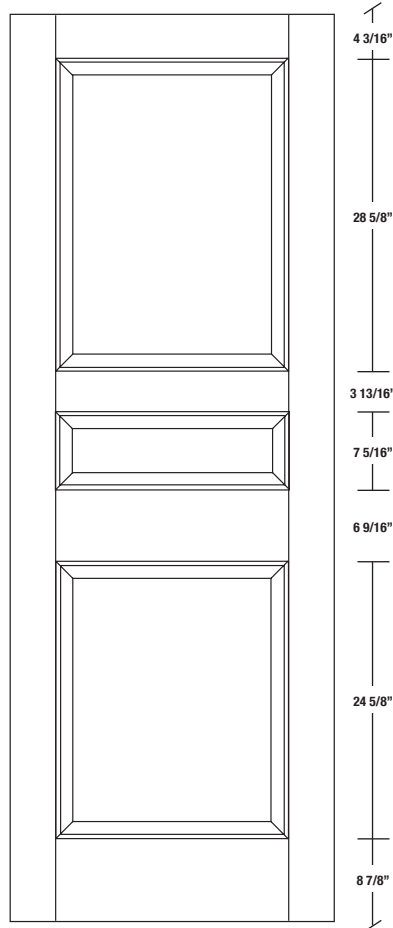

Technical drawings 6/8 - 7/0 - 8/0

Panel Door - U.S. specs

www.pbidoors.com

2035 / 2935

WIDTH			
36"	4 3/16"	27 5/8"	4 3/16"
34"	4 3/16"	25 5/8"	4 3/16"
32"	4 3/16"	23 5/8"	4 3/16"
30"	4 3/16"	21 5/8"	4 3/16"
28"	4 3/16"	19 5/8"	4 3/16"
26"	4 3/16"	17 5/8"	4 3/16"
24"	4 3/16"	15 5/8"	4 3/16"
22"	4 3/16"	13 5/8"	4 3/16"
20"	4 3/16"	11 5/8"	4 3/16"
18"	4 3/16"	9 5/8"	4 3/16"
16"	4 3/16"	7 5/8"	4 3/16"
15"	2 1/16"	10 7/8"	2 1/16"
14"	2 1/16"	9 7/8"	2 1/16"
12"	2 1/16"	7 7/8"	2 1/16"

2035 / 2935

WIDTH			
36"	4 3/16"	27 5/8"	4 3/16"
34"	4 3/16"	25 5/8"	4 3/16"
32"	4 3/16"	23 5/8"	4 3/16"
30"	4 3/16"	21 5/8"	4 3/16"
28"	4 3/16"	19 5/8"	4 3/16"
26"	4 3/16"	17 5/8"	4 3/16"
24"	4 3/16"	15 5/8"	4 3/16"
22"	4 3/16"	13 5/8"	4 3/16"
20"	4 3/16"	11 5/8"	4 3/16"
18"	4 3/16"	9 5/8"	4 3/16"
16"	4 3/16"	7 5/8"	4 3/16"
15"	2 1/16"	10 7/8"	2 1/16"
14"	2 1/16"	9 7/8"	2 1/16"
12"	2 1/16"	7 7/8"	2 1/16"

**SIDERAIL
RAISED PANEL #20XX**

**SIDERAIL
FLAT PANEL #29XX**

* Wood veneer on stain grade doors only

5/8" PANEL

février 2018 (revision 01)