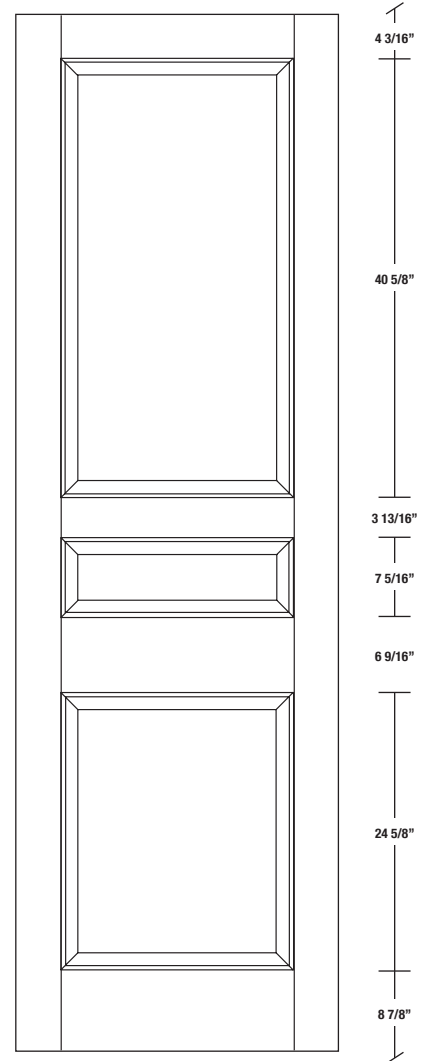

Technical drawings 6/8 - 7/0 - 8/0

Panel Door - U.S. specs

www.pbidoors.com

2035 / 2935

WIDTH			
36"	4 3/16"	27 5/8"	4 3/16"
34"	4 3/16"	25 5/8"	4 3/16"
32"	4 3/16"	23 5/8"	4 3/16"
30"	4 3/16"	21 5/8"	4 3/16"
28"	4 3/16"	19 5/8"	4 3/16"
26"	4 3/16"	17 5/8"	4 3/16"
24"	4 3/16"	15 5/8"	4 3/16"
22"	4 3/16"	13 5/8"	4 3/16"
20"	4 3/16"	11 5/8"	4 3/16"
18"	4 3/16"	9 5/8"	4 3/16"
16"	4 3/16"	7 5/8"	4 3/16"
15"	2 1/16"	10 7/8"	2 1/16"
14"	2 1/16"	9 7/8"	2 1/16"
12"	2 1/16"	7 7/8"	2 1/16"

2035 / 2935

WIDTH			
36"	4 3/16"	27 5/8"	4 3/16"
34"	4 3/16"	25 5/8"	4 3/16"
32"	4 3/16"	23 5/8"	4 3/16"
30"	4 3/16"	21 5/8"	4 3/16"
28"	4 3/16"	19 5/8"	4 3/16"
26"	4 3/16"	17 5/8"	4 3/16"
24"	4 3/16"	15 5/8"	4 3/16"
22"	4 3/16"	13 5/8"	4 3/16"
20"	4 3/16"	11 5/8"	4 3/16"
18"	4 3/16"	9 5/8"	4 3/16"
16"	4 3/16"	7 5/8"	4 3/16"
15"	2 1/16"	10 7/8"	2 1/16"
14"	2 1/16"	9 7/8"	2 1/16"
12"	2 1/16"	7 7/8"	2 1/16"

**SIDERAIL
RAISED PANEL #20XX**

**SIDERAIL
FLAT PANEL #29XX**

* Wood veneer on stain grade doors only

5/8" PANEL

février 2018 (revision 01)