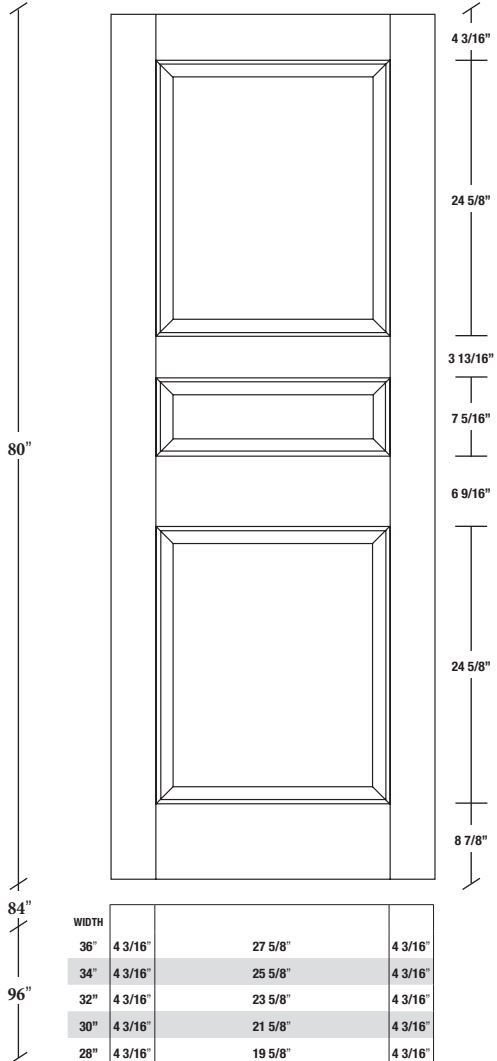

Technical drawings 6/8 - 7/0 - 8/0

Panel Door - U.S. specs

www.pbidoors.com

2035 / 2935

WIDTH			
36"	4 3/16"	27 5/8"	4 3/16"
34"	4 3/16"	25 5/8"	4 3/16"
32"	4 3/16"	23 5/8"	4 3/16"
30"	4 3/16"	21 5/8"	4 3/16"
28"	4 3/16"	19 5/8"	4 3/16"
26"	4 3/16"	17 5/8"	4 3/16"
24"	4 3/16"	15 5/8"	4 3/16"
22"	4 3/16"	13 5/8"	4 3/16"
20"	4 3/16"	11 5/8"	4 3/16"
18"	4 3/16"	9 5/8"	4 3/16"
16"	4 3/16"	7 5/8"	4 3/16"
15"	2 1/16"	10 7/8"	2 1/16"
14"	2 1/16"	9 7/8"	2 1/16"
12"	2 1/16"	7 7/8"	2 1/16"

2035 / 2935

WIDTH			
36"	4 3/16"	27 5/8"	4 3/16"
34"	4 3/16"	25 5/8"	4 3/16"
32"	4 3/16"	23 5/8"	4 3/16"
30"	4 3/16"	21 5/8"	4 3/16"
28"	4 3/16"	19 5/8"	4 3/16"
26"	4 3/16"	17 5/8"	4 3/16"
24"	4 3/16"	15 5/8"	4 3/16"
22"	4 3/16"	13 5/8"	4 3/16"
20"	4 3/16"	11 5/8"	4 3/16"
18"	4 3/16"	9 5/8"	4 3/16"
16"	4 3/16"	7 5/8"	4 3/16"
15"	2 1/16"	10 7/8"	2 1/16"
14"	2 1/16"	9 7/8"	2 1/16"
12"	2 1/16"	7 7/8"	2 1/16"

**SIDERAIL
RAISED PANEL #20XX**

**SIDERAIL
FLAT PANEL #29XX**

* Wood veneer on stain grade doors only

5/8" PANEL

février 2018 (revision 01)