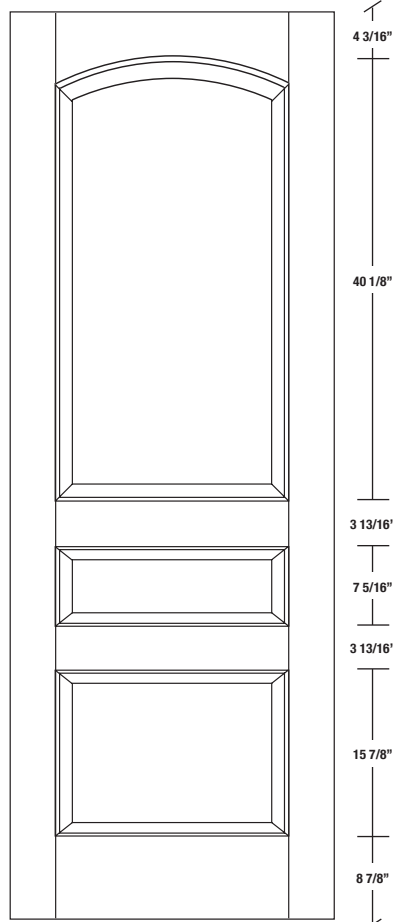

Technical drawings 6/8 - 7/0 - 8/0

Panel Door - U.S. specs

www.pbidoors.com

203AC / 293AC

WIDTH			
36"	4 3/16"	27 5/8"	4 3/16"
34"	4 3/16"	25 5/8"	4 3/16"
32"	4 3/16"	23 5/8"	4 3/16"
30"	4 3/16"	21 5/8"	4 3/16"
28"	4 3/16"	19 5/8"	4 3/16"
26"	4 3/16"	17 5/8"	4 3/16"
24"	4 3/16"	15 5/8"	4 3/16"
22"	4 3/16"	13 5/8"	4 3/16"
20"	4 3/16"	11 5/8"	4 3/16"
18"	4 3/16"	9 5/8"	4 3/16"
16"	4 3/16"	7 5/8"	4 3/16"
15"	2 1/16"	10 7/8"	2 1/16"
14"	2 1/16"	9 7/8"	2 1/16"
12"	2 1/16"	7 7/8"	2 1/16"

203AC / 293AC

WIDTH			
36"	4 3/16"	27 5/8"	4 3/16"
34"	4 3/16"	25 5/8"	4 3/16"
32"	4 3/16"	23 5/8"	4 3/16"
30"	4 3/16"	21 5/8"	4 3/16"
28"	4 3/16"	19 5/8"	4 3/16"
26"	4 3/16"	17 5/8"	4 3/16"
24"	4 3/16"	15 5/8"	4 3/16"
22"	4 3/16"	13 5/8"	4 3/16"
20"	4 3/16"	11 5/8"	4 3/16"
18"	4 3/16"	9 5/8"	4 3/16"
16"	4 3/16"	7 5/8"	4 3/16"
15"	2 1/16"	10 7/8"	2 1/16"
14"	2 1/16"	9 7/8"	2 1/16"
12"	2 1/16"	7 7/8"	2 1/16"

SIDERAIL
RAISED PANEL #20XX

SIDERAIL
FLAT PANEL #29XX

5/8" PANEL
* Wood veneer on stain grade doors only

février 2018 (revision 01)