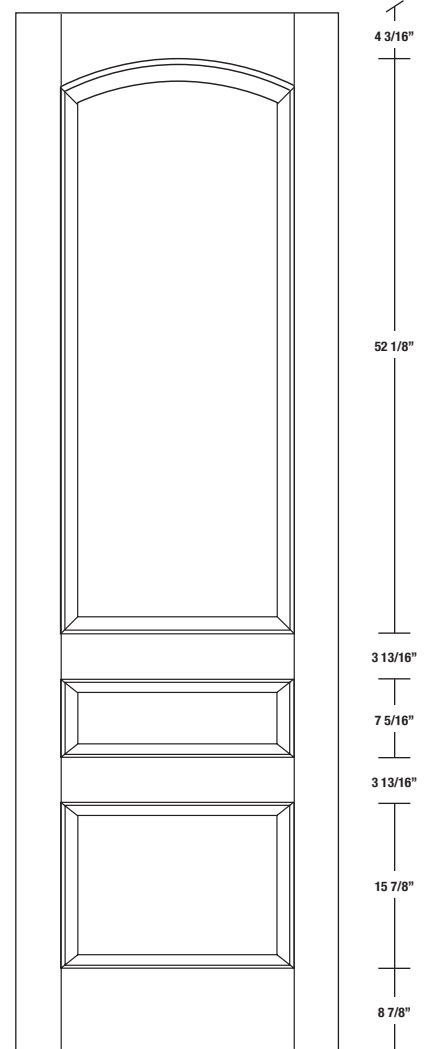

Technical drawings 6/8 - 7/0 - 8/0

Panel Door - U.S. specs

www.pbidoors.com

203AC / 293AC

WIDTH			
36"	4 3/16"	27 5/8"	4 3/16"
34"	4 3/16"	25 5/8"	4 3/16"
32"	4 3/16"	23 5/8"	4 3/16"
30"	4 3/16"	21 5/8"	4 3/16"
28"	4 3/16"	19 5/8"	4 3/16"
26"	4 3/16"	17 5/8"	4 3/16"
24"	4 3/16"	15 5/8"	4 3/16"
22"	4 3/16"	13 5/8"	4 3/16"
20"	4 3/16"	11 5/8"	4 3/16"
18"	4 3/16"	9 5/8"	4 3/16"
16"	4 3/16"	7 5/8"	4 3/16"
15"	2 1/16"	10 7/8"	2 1/16"
14"	2 1/16"	9 7/8"	2 1/16"
12"	2 1/16"	7 7/8"	2 1/16"

203AC / 293AC

WIDTH			
36"	4 3/16"	27 5/8"	4 3/16"
34"	4 3/16"	25 5/8"	4 3/16"
32"	4 3/16"	23 5/8"	4 3/16"
30"	4 3/16"	21 5/8"	4 3/16"
28"	4 3/16"	19 5/8"	4 3/16"
26"	4 3/16"	17 5/8"	4 3/16"
24"	4 3/16"	15 5/8"	4 3/16"
22"	4 3/16"	13 5/8"	4 3/16"
20"	4 3/16"	11 5/8"	4 3/16"
18"	4 3/16"	9 5/8"	4 3/16"
16"	4 3/16"	7 5/8"	4 3/16"
15"	2 1/16"	10 7/8"	2 1/16"
14"	2 1/16"	9 7/8"	2 1/16"
12"	2 1/16"	7 7/8"	2 1/16"

SIDERAIL
RAISED PANEL #20XX

SIDERAIL
FLAT PANEL #29XX

5/8" PANEL
* Wood veneer on stain grade doors only

février 2018 (revision 01)