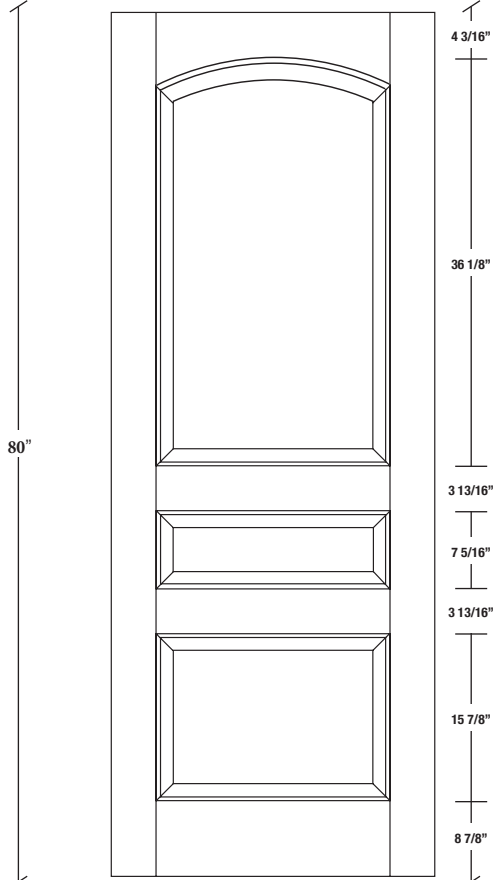

Technical drawings 6/8 - 7/0 - 8/0

Panel Door - U.S. specs

www.pbidoors.com

203AC / 293AC

WIDTH			
36"	4 3/16"	27 5/8"	4 3/16"
34"	4 3/16"	25 5/8"	4 3/16"
32"	4 3/16"	23 5/8"	4 3/16"
30"	4 3/16"	21 5/8"	4 3/16"
28"	4 3/16"	19 5/8"	4 3/16"
26"	4 3/16"	17 5/8"	4 3/16"
24"	4 3/16"	15 5/8"	4 3/16"
22"	4 3/16"	13 5/8"	4 3/16"
20"	4 3/16"	11 5/8"	4 3/16"
18"	4 3/16"	9 5/8"	4 3/16"
16"	4 3/16"	7 5/8"	4 3/16"
15"	2 1/16"	10 7/8"	2 1/16"
14"	2 1/16"	9 7/8"	2 1/16"
12"	2 1/16"	7 7/8"	2 1/16"

203AC / 293AC

WIDTH			
36"	4 3/16"	27 5/8"	4 3/16"
34"	4 3/16"	25 5/8"	4 3/16"
32"	4 3/16"	23 5/8"	4 3/16"
30"	4 3/16"	21 5/8"	4 3/16"
28"	4 3/16"	19 5/8"	4 3/16"
26"	4 3/16"	17 5/8"	4 3/16"
24"	4 3/16"	15 5/8"	4 3/16"
22"	4 3/16"	13 5/8"	4 3/16"
20"	4 3/16"	11 5/8"	4 3/16"
18"	4 3/16"	9 5/8"	4 3/16"
16"	4 3/16"	7 5/8"	4 3/16"
15"	2 1/16"	10 7/8"	2 1/16"
14"	2 1/16"	9 7/8"	2 1/16"
12"	2 1/16"	7 7/8"	2 1/16"

SIDERAIL
RAISED PANEL #20XX

SIDERAIL
FLAT PANEL #29XX

5/8" PANEL
* Wood veneer on stain grade doors only

février 2018 (revision 01)