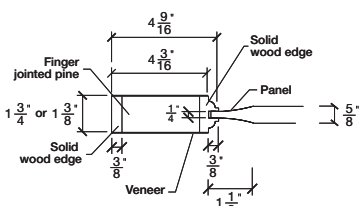

SIDERAIL
RAISED PANEL #20XX