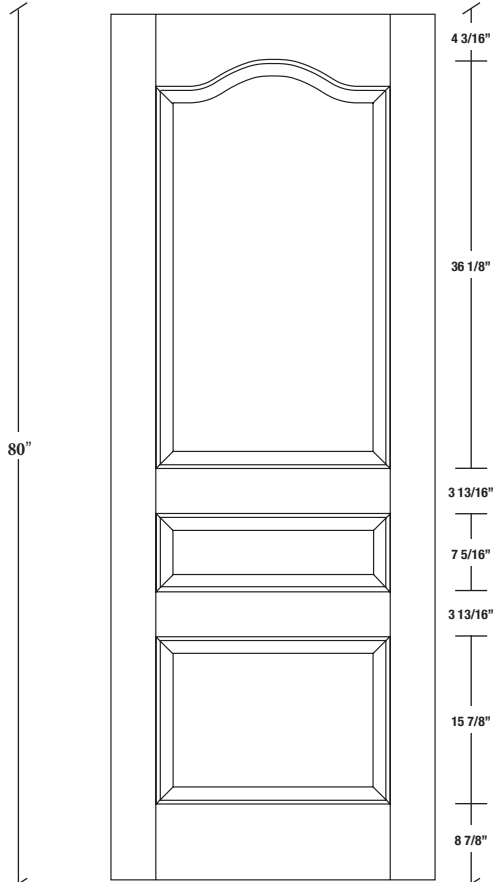

# Technical drawings 6/8 - 7/0 - 8/0

Panel Door - U.S. specs

www.pbidoors.com

203AS / 293AS

WIDTH			
36"	4 3/16"	27 5/8"	4 3/16"
34"	4 3/16"	25 5/8"	4 3/16"
32"	4 3/16"	23 5/8"	4 3/16"
30"	4 3/16"	21 5/8"	4 3/16"
28"	4 3/16"	19 5/8"	4 3/16"
26"	4 3/16"	17 5/8"	4 3/16"
24"	4 3/16"	15 5/8"	4 3/16"

FOR SMALLER SIZES REFER TO MODEL #203AC P.95

203AS / 293AS

WIDTH			
36"	4 3/16"	27 5/8"	4 3/16"
34"	4 3/16"	25 5/8"	4 3/16"
32"	4 3/16"	23 5/8"	4 3/16"
30"	4 3/16"	21 5/8"	4 3/16"
28"	4 3/16"	19 5/8"	4 3/16"
26"	4 3/16"	17 5/8"	4 3/16"
24"	4 3/16"	15 5/8"	4 3/16"

FOR SMALLER SIZES REFER TO MODEL #203AC P.95

SIDERAIL  
RAISED PANEL #20XX

SIDERAIL  
FLAT PANEL #29XX

\* Wood veneer on stain grade doors only

5/8" PANEL