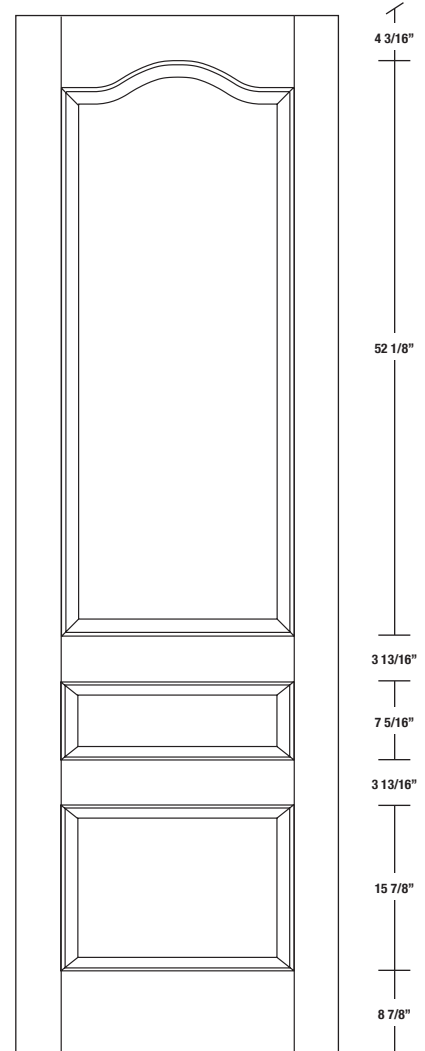

# Technical drawings 6/8 - 7/0 - 8/0

Panel Door - U.S. specs

www.pbidoors.com

203AS / 293AS

WIDTH			
36"	4 3/16"	27 5/8"	4 3/16"
34"	4 3/16"	25 5/8"	4 3/16"
32"	4 3/16"	23 5/8"	4 3/16"
30"	4 3/16"	21 5/8"	4 3/16"
28"	4 3/16"	19 5/8"	4 3/16"
26"	4 3/16"	17 5/8"	4 3/16"
24"	4 3/16"	15 5/8"	4 3/16"

FOR SMALLER SIZES REFER TO MODEL #203AC P.95

203AS / 293AS

WIDTH			
36"	4 3/16"	27 5/8"	4 3/16"
34"	4 3/16"	25 5/8"	4 3/16"
32"	4 3/16"	23 5/8"	4 3/16"
30"	4 3/16"	21 5/8"	4 3/16"
28"	4 3/16"	19 5/8"	4 3/16"
26"	4 3/16"	17 5/8"	4 3/16"
24"	4 3/16"	15 5/8"	4 3/16"

FOR SMALLER SIZES REFER TO MODEL #203AC P.95

SIDERAIL  
RAISED PANEL #20XX

SIDERAIL  
FLAT PANEL #29XX

\* Wood veneer on stain grade doors only

5/8" PANEL