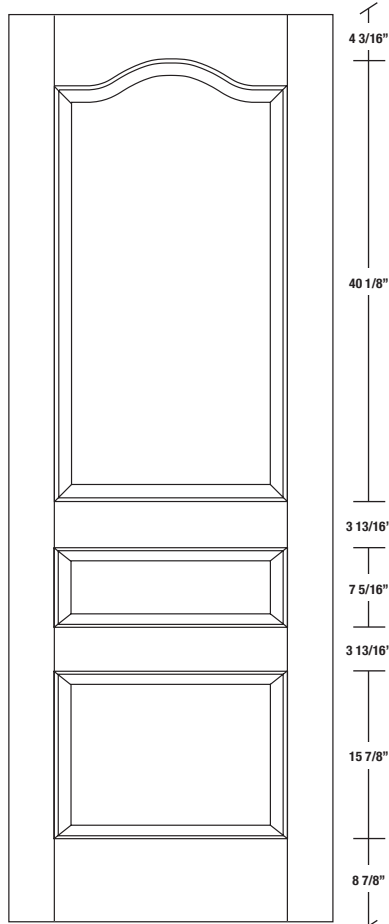

# Technical drawings 6/8 - 7/0 - 8/0

Panel Door - U.S. specs

www.pbidoors.com

203AS / 293AS

WIDTH			
36"	4 3/16"	27 5/8"	4 3/16"
34"	4 3/16"	25 5/8"	4 3/16"
32"	4 3/16"	23 5/8"	4 3/16"
30"	4 3/16"	21 5/8"	4 3/16"
28"	4 3/16"	19 5/8"	4 3/16"
26"	4 3/16"	17 5/8"	4 3/16"
24"	4 3/16"	15 5/8"	4 3/16"

FOR SMALLER SIZES REFER TO MODEL #203AC P.95

203AS / 293AS

WIDTH			
36"	4 3/16"	27 5/8"	4 3/16"
34"	4 3/16"	25 5/8"	4 3/16"
32"	4 3/16"	23 5/8"	4 3/16"
30"	4 3/16"	21 5/8"	4 3/16"
28"	4 3/16"	19 5/8"	4 3/16"
26"	4 3/16"	17 5/8"	4 3/16"
24"	4 3/16"	15 5/8"	4 3/16"

FOR SMALLER SIZES REFER TO MODEL #203AC P.95

SIDERAIL  
RAISED PANEL #20XX

SIDERAIL  
FLAT PANEL #29XX

\* Wood veneer on stain grade doors only

5/8" PANEL