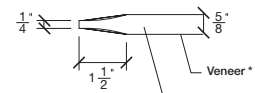

WIDTH			
36"	4 3/16"	27 5/8"	4 3/16"
34"	4 3/16"	25 5/8"	4 3/16"
32"	4 3/16"	23 5/8"	4 3/16"
30"	4 3/16"	21 5/8"	4 3/16"
28"	4 3/16"	19 5/8"	4 3/16"
26"	4 3/16"	17 5/8"	4 3/16"
24"	4 3/16"	15 5/8"	4 3/16"
22"	4 3/16"	13 5/8"	4 3/16"
20"	4 3/16"	11 5/8"	4 3/16"
18"	4 3/16"	9 5/8"	4 3/16"
16"	4 3/16"	7 5/8"	4 3/16"
15"	2 1/16"	10 7/8"	2 1/16"
14"	2 1/16"	9 7/8"	2 1/16"
12"	2 1/16"	7 7/8"	2 1/16"

Aluminum grill color

- # 1XX0 = Gold (Brass)
- # 1XX1 = Chrome
- # 1XX2 = Flat Silver
- # 1XX3 = Pewter
- # 1XX5 = Venetian Bronze
- # 1XX9 = Stainless

SIDERAIL ALUMINUM GRILL

SIDERAIL

5/8" PANEL

* Wood veneer on stain grade doors only