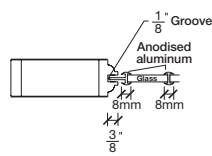

SIDERAIL ALUMINUM GRILL