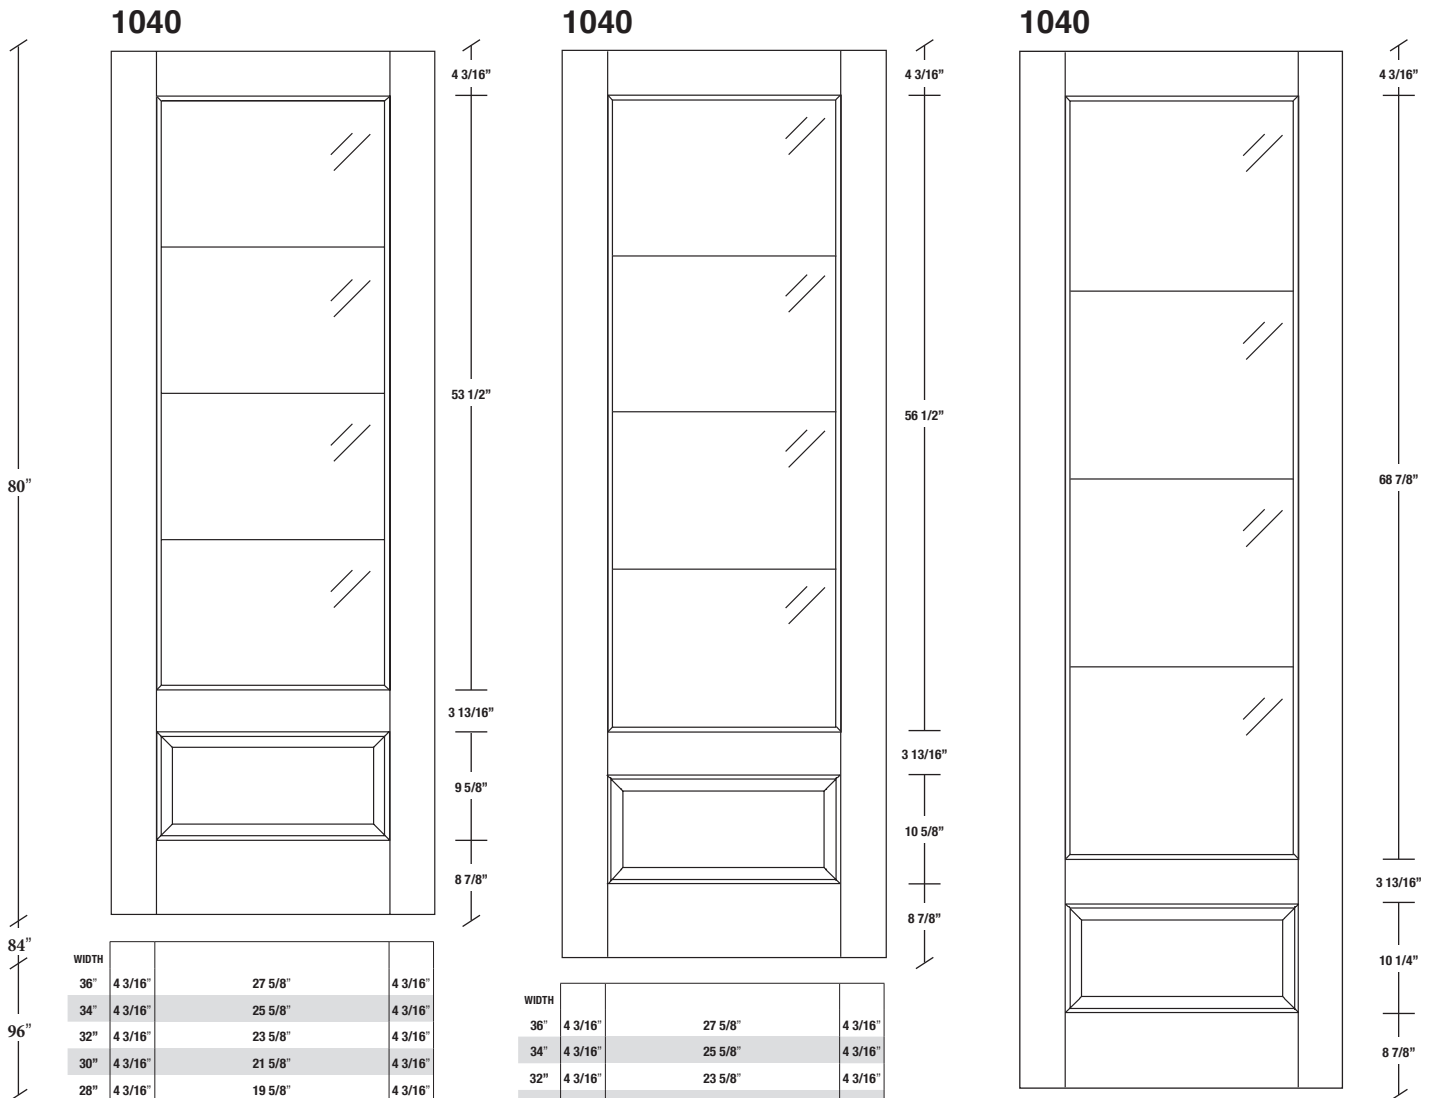

Technical drawings 6/8 - 7/0 - 8/0

One Lite Door / Renaissance Series - U.S. specs

www.pbidoors.com

WIDTH			
36"	4 3/16"	27 5/8"	4 3/16"
34"	4 3/16"	25 5/8"	4 3/16"
32"	4 3/16"	23 5/8"	4 3/16"
30"	4 3/16"	21 5/8"	4 3/16"
28"	4 3/16"	19 5/8"	4 3/16"
26"	4 3/16"	17 5/8"	4 3/16"
24"	4 3/16"	15 5/8"	4 3/16"
22"	4 3/16"	13 5/8"	4 3/16"
20"	4 3/16"	11 5/8"	4 3/16"
18"	4 3/16"	9 5/8"	4 3/16"
16"	4 3/16"	7 5/8"	4 3/16"
15"	2 1/16"	10 7/8"	2 1/16"
14"	2 1/16"	9 7/8"	2 1/16"
12"	2 1/16"	7 7/8"	2 1/16"

WIDTH			
36"	4 3/16"	27 5/8"	4 3/16"
34"	4 3/16"	25 5/8"	4 3/16"
32"	4 3/16"	23 5/8"	4 3/16"
30"	4 3/16"	21 5/8"	4 3/16"
28"	4 3/16"	19 5/8"	4 3/16"
26"	4 3/16"	17 5/8"	4 3/16"
24"	4 3/16"	15 5/8"	4 3/16"
22"	4 3/16"	13 5/8"	4 3/16"
20"	4 3/16"	11 5/8"	4 3/16"
18"	4 3/16"	9 5/8"	4 3/16"
16"	4 3/16"	7 5/8"	4 3/16"
15"	2 1/16"	10 7/8"	2 1/16"
14"	2 1/16"	9 7/8"	2 1/16"
12"	2 1/16"	7 7/8"	2 1/16"

Aluminum grill color

- # 1XX0 = Gold (Brass)
- # 1XX1 = Chrome
- # 1XX2 = Flat Silver
- # 1XX3 = Pewter
- # 1XX5 = Venetian Bronze
- # 1XX9 = Stainless

SIDERAIL ALUMINUM GRILL

SIDERAIL

5/8" PANEL

* Wood veneer on stain grade doors only