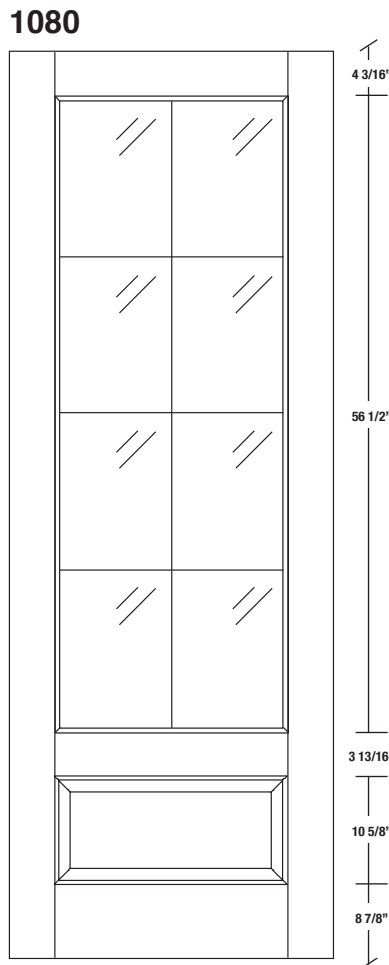

Technical drawings 6/8 - 7/0 - 8/0

One Lite Door / Renaissance Series - U.S. specs

www.pbidoors.com

WIDTH			
36"	4 3/16"	27 5/8"	4 3/16"
34"	4 3/16"	25 5/8"	4 3/16"
32"	4 3/16"	23 5/8"	4 3/16"
30"	4 3/16"	21 5/8"	4 3/16"
28"	4 3/16"	19 5/8"	4 3/16"
26"	4 3/16"	17 5/8"	4 3/16"
24"	4 3/16"	15 5/8"	4 3/16"
22"	4 3/16"	13 5/8"	4 3/16"
20"	4 3/16"	11 5/8"	4 3/16"

FOR SMALLER SIZES REFER TO MODEL #1040 P.32

WIDTH			
36"	4 3/16"	27 5/8"	4 3/16"
34"	4 3/16"	25 5/8"	4 3/16"
32"	4 3/16"	23 5/8"	4 3/16"
30"	4 3/16"	21 5/8"	4 3/16"
28"	4 3/16"	19 5/8"	4 3/16"
26"	4 3/16"	17 5/8"	4 3/16"
24"	4 3/16"	15 5/8"	4 3/16"
22"	4 3/16"	13 5/8"	4 3/16"
20"	4 3/16"	11 5/8"	4 3/16"