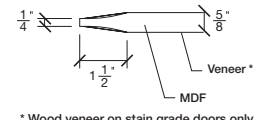

5/8" PANEL

* Wood veneer on stain grade doors only

février 2018 (revision 01)