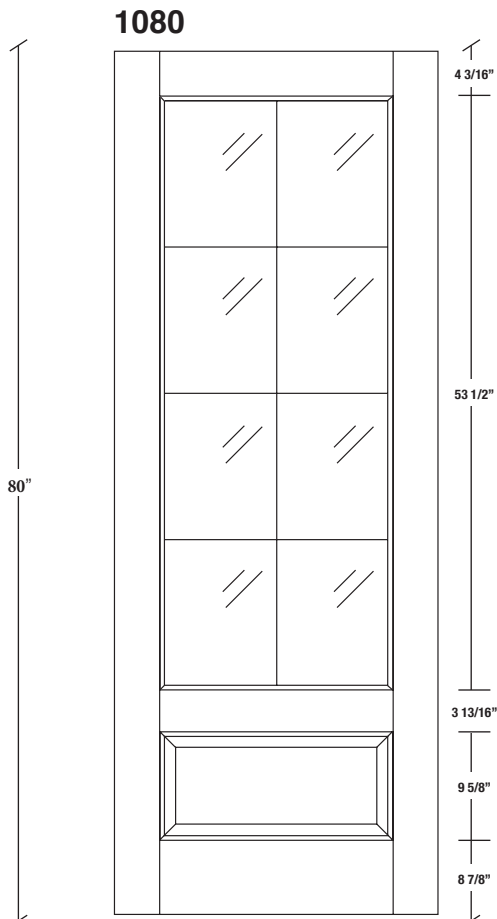

Technical drawings 6/8 - 7/0 - 8/0

One Lite Door / Renaissance Series - U.S. specs

www.pbidoors.com

WIDTH			
36"	4 3/16"	27 5/8"	4 3/16"
34"	4 3/16"	25 5/8"	4 3/16"
32"	4 3/16"	23 5/8"	4 3/16"
30"	4 3/16"	21 5/8"	4 3/16"
28"	4 3/16"	19 5/8"	4 3/16"
26"	4 3/16"	17 5/8"	4 3/16"
24"	4 3/16"	15 5/8"	4 3/16"
22"	4 3/16"	13 5/8"	4 3/16"
20"	4 3/16"	11 5/8"	4 3/16"

FOR SMALLER SIZES REFER TO MODEL #1040 P.32

WIDTH			
36"	4 3/16"	27 5/8"	4 3/16"
34"	4 3/16"	25 5/8"	4 3/16"
32"	4 3/16"	23 5/8"	4 3/16"
30"	4 3/16"	21 5/8"	4 3/16"
28"	4 3/16"	19 5/8"	4 3/16"
26"	4 3/16"	17 5/8"	4 3/16"
24"	4 3/16"	15 5/8"	4 3/16"
22"	4 3/16"	13 5/8"	4 3/16"
20"	4 3/16"	11 5/8"	4 3/16"