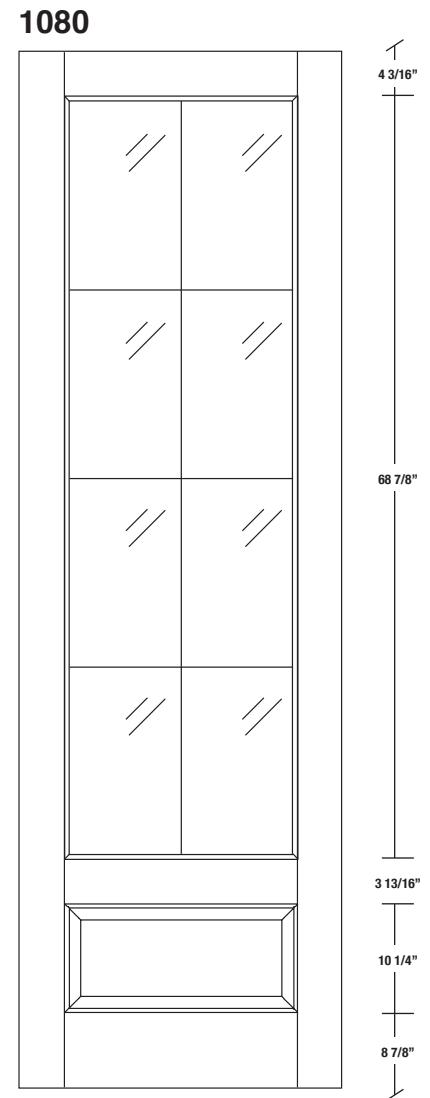

Technical drawings 6/8 - 7/0 - 8/0

One Lite Door / Renaissance Series - U.S. specs

www.pbidoors.com

WIDTH			
36"	4 3/16"	27 5/8"	4 3/16"
34"	4 3/16"	25 5/8"	4 3/16"
32"	4 3/16"	23 5/8"	4 3/16"
30"	4 3/16"	21 5/8"	4 3/16"
28"	4 3/16"	19 5/8"	4 3/16"
26"	4 3/16"	17 5/8"	4 3/16"
24"	4 3/16"	15 5/8"	4 3/16"
22"	4 3/16"	13 5/8"	4 3/16"
20"	4 3/16"	11 5/8"	4 3/16"

FOR SMALLER SIZES REFER TO MODEL #1040 P.32

WIDTH			
36"	4 3/16"	27 5/8"	4 3/16"
34"	4 3/16"	25 5/8"	4 3/16"
32"	4 3/16"	23 5/8"	4 3/16"
30"	4 3/16"	21 5/8"	4 3/16"
28"	4 3/16"	19 5/8"	4 3/16"
26"	4 3/16"	17 5/8"	4 3/16"
24"	4 3/16"	15 5/8"	4 3/16"
22"	4 3/16"	13 5/8"	4 3/16"
20"	4 3/16"	11 5/8"	4 3/16"