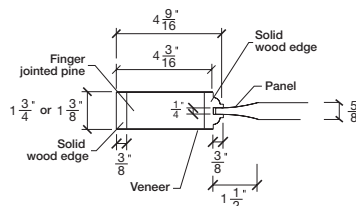

Technical drawings 6/8 - 7/0 - 8/0

One Lite Door / Renaissance Series - U.S. specs

www.pbidoors.com

Aluminum grill color

- # 1XX0 = Gold (Brass)
- # 1XX1 = Chrome
- # 1XX2 = Flat Silver
- # 1XX3 = Pewter
- # 1XX5 = Venetian Bronze
- # 1XX9 = Stainless

SIDERAIL

* Wood veneer on stain grade doors only

février 2018 (revision 01)