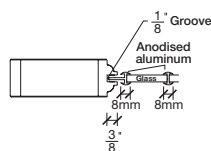

Technical drawings 6/8 - 7/0 - 8/0

One Lite Door / Renaissance Series - U.S. specs

www.pbidoors.com

Aluminum grill color

- # 1XX0 = Gold (Brass)
- # 1XX1 = Chrome
- # 1XX2 = Flat Silver
- # 1XX3 = Pewter
- # 1XX5 = Venetian Bronze
- # 1XX9 = Stainless