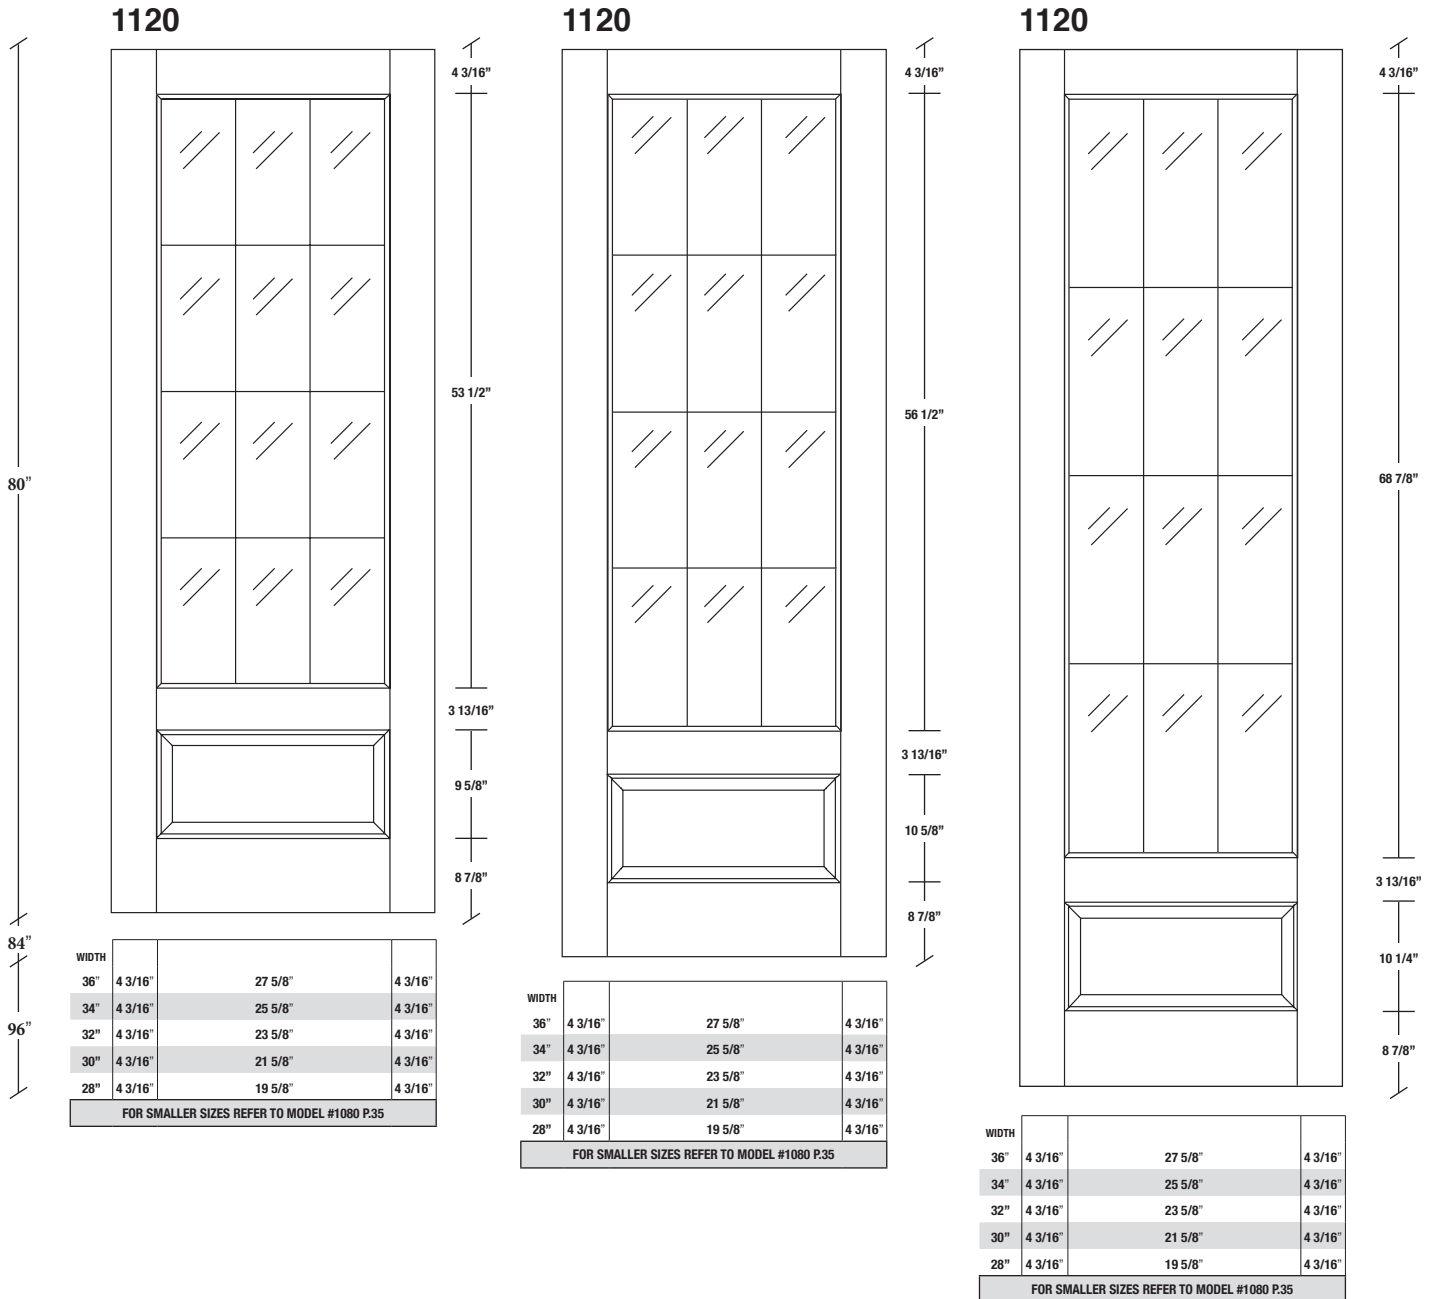

Technical drawings 6/8 - 7/0 - 8/0

One Lite Door / Renaissance Series - U.S. specs

www.pbidoors.com

Aluminum grill color

- # 1XX0 = Gold (Brass)
- # 1XX1 = Chrome
- # 1XX2 = Flat Silver
- # 1XX3 = Pewter
- # 1XX5 = Venetian Bronze
- # 1XX9 = Stainless

SIDERAIL ALUMINUM GRILL

SIDERAIL

* Wood veneer on stain grade doors only

5/8" PANEL

février 2018 (revision 01)