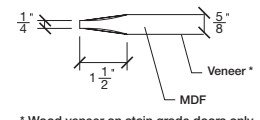

* Wood veneer on stain grade doors only

5/8" PANEL

février 2018 (revision 01)