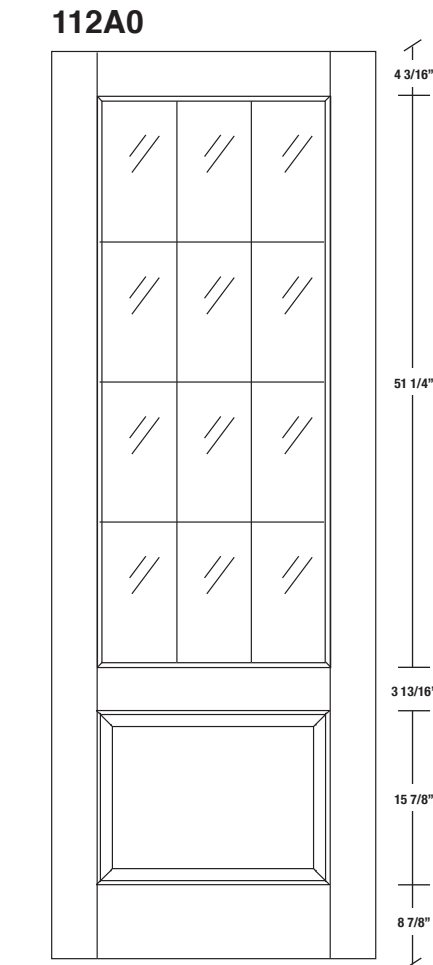

# Technical drawings 6/8 - 7/0 - 8/0

One Lite Door / Renaissance Series - U.S. specs

www.pbidoors.com

WIDTH			
36"	4 3/16"	27 5/8"	4 3/16"
34"	4 3/16"	25 5/8"	4 3/16"
32"	4 3/16"	23 5/8"	4 3/16"
30"	4 3/16"	21 5/8"	4 3/16"
28"	4 3/16"	19 5/8"	4 3/16"

FOR SMALLER SIZES REFER TO MODEL #108A0 P.34

WIDTH			
36"	4 3/16"	27 5/8"	4 3/16"
34"	4 3/16"	25 5/8"	4 3/16"
32"	4 3/16"	23 5/8"	4 3/16"
30"	4 3/16"	21 5/8"	4 3/16"
28"	4 3/16"	19 5/8"	4 3/16"

FOR SMALLER SIZES REFER TO MODEL #108A0 P.34

WIDTH			
36"	4 3/16"	27 5/8"	4 3/16"
34"	4 3/16"	25 5/8"	4 3/16"
32"	4 3/16"	23 5/8"	4 3/16"
30"	4 3/16"	21 5/8"	4 3/16"
28"	4 3/16"	19 5/8"	4 3/16"

FOR SMALLER SIZES REFER TO MODEL #108A0 P.34

5/8" PANEL