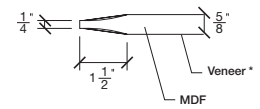

FOR SMALLER SIZES REFER TO MODEL #108A0 P.34

WIDTH			
36"	4 3/16"	27 5/8"	4 3/16"
34"	4 3/16"	25 5/8"	4 3/16"
32"	4 3/16"	23 5/8"	4 3/16"
30"	4 3/16"	21 5/8"	4 3/16"
28"	4 3/16"	19 5/8"	4 3/16"

FOR SMALLER SIZES REFER TO MODEL #108A0 P.34

WIDTH			
36"	4 3/16"	27 5/8"	4 3/16"
34"	4 3/16"	25 5/8"	4 3/16"
32"	4 3/16"	23 5/8"	4 3/16"
30"	4 3/16"	21 5/8"	4 3/16"
28"	4 3/16"	19 5/8"	4 3/16"

FOR SMALLER SIZES REFER TO MODEL #108A0 P.34

## Aluminum grill color

- # 1XXA0 = Gold (Brass)
- # 1XXA1 = Chrome
- # 1XXA2 = Flat Silver
- # 1XXA3 = Pewter
- # 1XXA5 = Venetian Bronze
- # 1XXA9 = Stainless

SIDERAIL  
ALUMINUM GRILL

SIDERAIL

\* Wood veneer on stain grade doors only