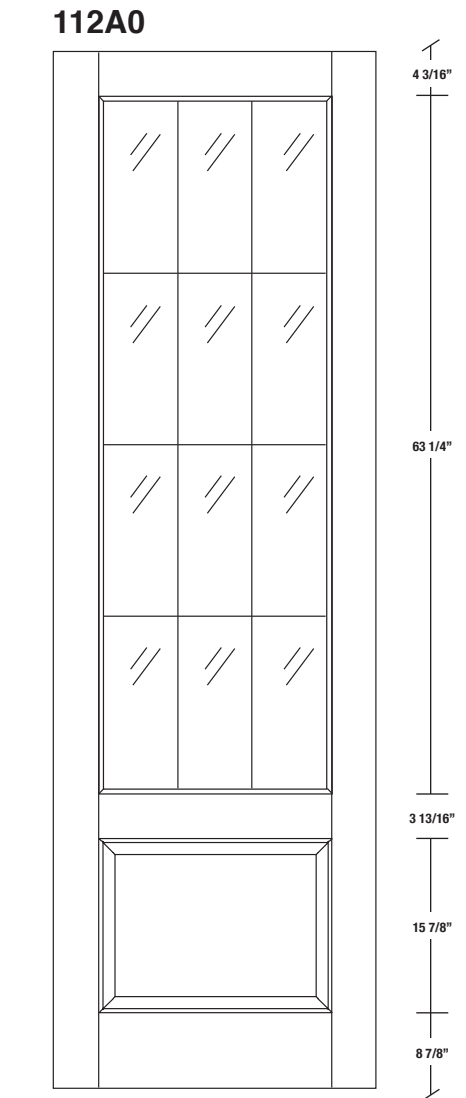

# Technical drawings 6/8 - 7/0 - 8/0

One Lite Door / Renaissance Series - U.S. specs

www.pbidoors.com

WIDTH			
36"	4 3/16"	27 5/8"	4 3/16"
34"	4 3/16"	25 5/8"	4 3/16"
32"	4 3/16"	23 5/8"	4 3/16"
30"	4 3/16"	21 5/8"	4 3/16"
28"	4 3/16"	19 5/8"	4 3/16"

FOR SMALLER SIZES REFER TO MODEL #108A0 P.34

WIDTH			
36"	4 3/16"	27 5/8"	4 3/16"
34"	4 3/16"	25 5/8"	4 3/16"
32"	4 3/16"	23 5/8"	4 3/16"
30"	4 3/16"	21 5/8"	4 3/16"
28"	4 3/16"	19 5/8"	4 3/16"

FOR SMALLER SIZES REFER TO MODEL #108A0 P.34

WIDTH			
36"	4 3/16"	27 5/8"	4 3/16"
34"	4 3/16"	25 5/8"	4 3/16"
32"	4 3/16"	23 5/8"	4 3/16"
30"	4 3/16"	21 5/8"	4 3/16"
28"	4 3/16"	19 5/8"	4 3/16"

FOR SMALLER SIZES REFER TO MODEL #108A0 P.34

5/8" PANEL