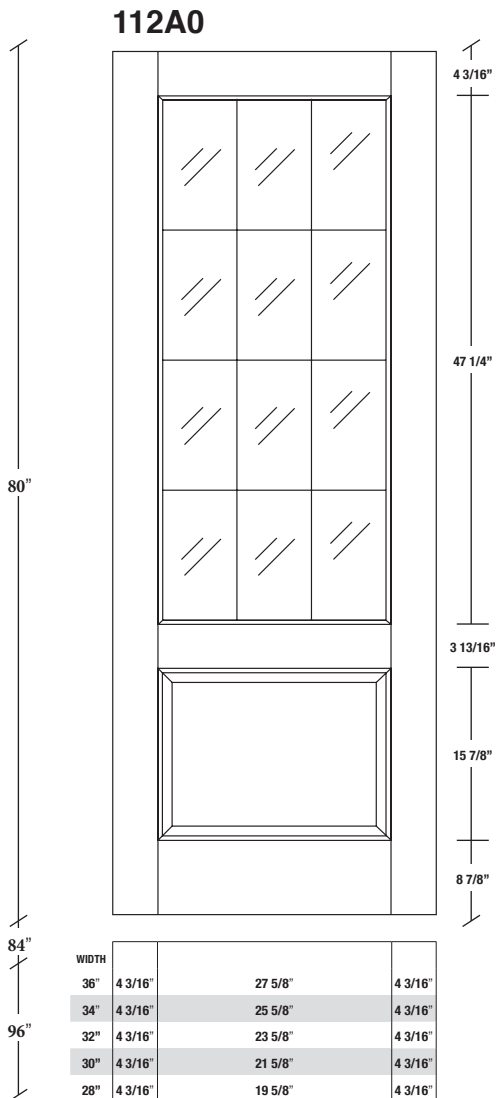

# Technical drawings 6/8 - 7/0 - 8/0

One Lite Door / Renaissance Series - U.S. specs

www.pbidoors.com

WIDTH			
36"	4 3/16"	27 5/8"	4 3/16"
34"	4 3/16"	25 5/8"	4 3/16"
32"	4 3/16"	23 5/8"	4 3/16"
30"	4 3/16"	21 5/8"	4 3/16"
28"	4 3/16"	19 5/8"	4 3/16"

FOR SMALLER SIZES REFER TO MODEL #108A0 P.34

WIDTH			
36"	4 3/16"	27 5/8"	4 3/16"
34"	4 3/16"	25 5/8"	4 3/16"
32"	4 3/16"	23 5/8"	4 3/16"
30"	4 3/16"	21 5/8"	4 3/16"
28"	4 3/16"	19 5/8"	4 3/16"

FOR SMALLER SIZES REFER TO MODEL #108A0 P.34

WIDTH			
36"	4 3/16"	27 5/8"	4 3/16"
34"	4 3/16"	25 5/8"	4 3/16"
32"	4 3/16"	23 5/8"	4 3/16"
30"	4 3/16"	21 5/8"	4 3/16"
28"	4 3/16"	19 5/8"	4 3/16"

FOR SMALLER SIZES REFER TO MODEL #108A0 P.34

5/8" PANEL