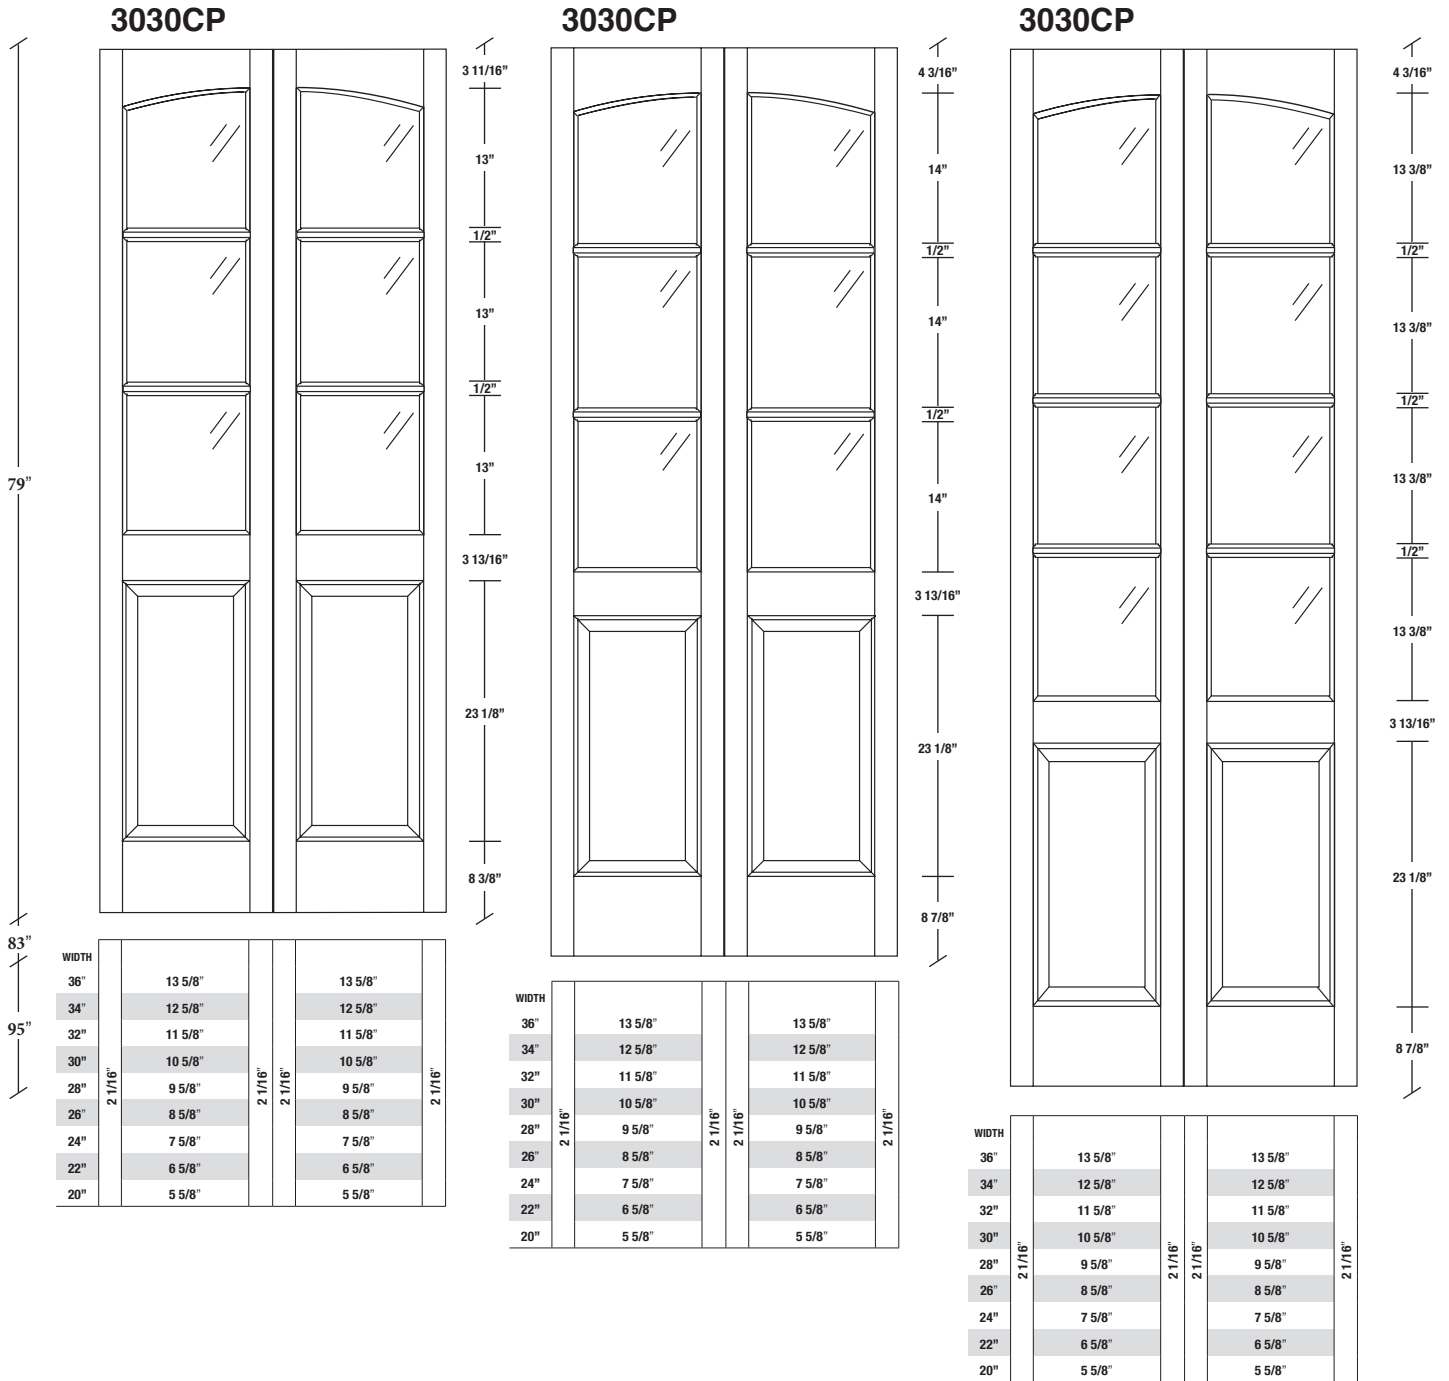

# Technical drawings 6/7 - 6/11 - 7/11

## Bifold French Door - U.S. specs

www.pbidoors.com

1 3/8" SIDERAIL

MUNTIN BAR

1 3/8" SIDERAIL

5/8" PANEL

\* Wood veneer on stain grade doors only

février 2018 (revision 01)