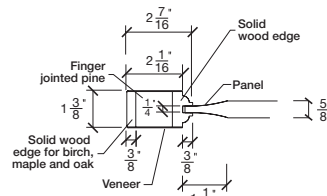

## Bifold French Door - U.S. specs

www.pbidoors.com

1 3/8" SIDERAIL

MUNTIN BAR

1 3/8" SIDERAIL

5/8" PANEL

\* Wood veneer on stain grade doors only

février 2018 (revision 01)