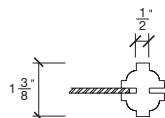

# Technical drawings 6/7 - 6/11 - 7/11

## Bifold French Door - U.S. specs

www.pbidoors.com

1 3/8" SIDERAIL

MUNTIN BAR

1 3/8" SIDERAIL

5/8" PANEL

\* Wood veneer on stain grade doors only

février 2018 (revision 01)