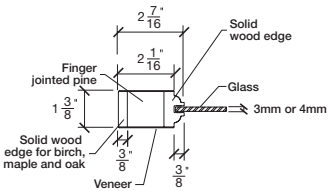

# Technical drawings 6/7 - 6/11 - 7/11

## Bifold French Door - U.S. specs

www.pbidoors.com

1 3/8" SIDERAIL

MUNTIN BAR

1 3/8" SIDERAIL

5/8" PANEL

\* Wood veneer on stain grade doors only

février 2018 (revision 01)