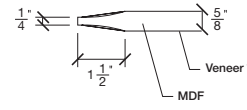

## Bifold French Door - U.S. specs

www.pbidoors.com

1 3/8" SIDERAIL

MUNTIN BAR

1 3/8" SIDERAIL

5/8" PANEL

\* Wood veneer on stain grade doors only

février 2018 (revision 01)