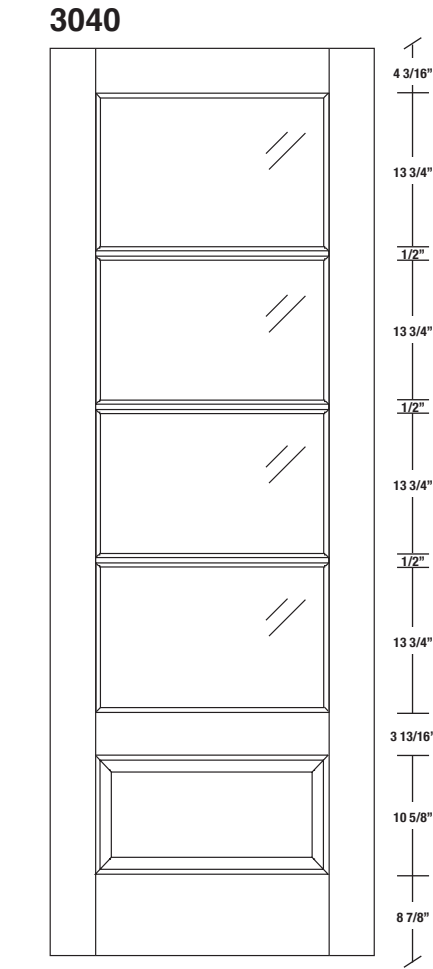

# Technical drawings 6/8 - 7/0 - 8/0

French Door - U.S. specs

www.pbidoors.com

WIDTH			
36"	4 3/16"	27 5/8"	4 3/16"
34"	4 3/16"	25 5/8"	4 3/16"
32"	4 3/16"	23 5/8"	4 3/16"
30"	4 3/16"	21 5/8"	4 3/16"
28"	4 3/16"	19 5/8"	4 3/16"
26"	4 3/16"	17 5/8"	4 3/16"
24"	4 3/16"	15 5/8"	4 3/16"
22"	4 3/16"	13 5/8"	4 3/16"
20"	4 3/16"	11 5/8"	4 3/16"
18"	4 3/16"	9 5/8"	4 3/16"
16"	4 3/16"	7 5/8"	4 3/16"
15"	2 1/16"	10 7/8"	2 1/16"
14"	2 1/16"	9 7/8"	2 1/16"
12"	2 1/16"	7 7/8"	2 1/16"

WIDTH			
36"	4 3/16"	27 5/8"	4 3/16"
34"	4 3/16"	25 5/8"	4 3/16"
32"	4 3/16"	23 5/8"	4 3/16"
30"	4 3/16"	21 5/8"	4 3/16"
28"	4 3/16"	19 5/8"	4 3/16"
26"	4 3/16"	17 5/8"	4 3/16"
24"	4 3/16"	15 5/8"	4 3/16"
22"	4 3/16"	13 5/8"	4 3/16"
20"	4 3/16"	11 5/8"	4 3/16"
18"	4 3/16"	9 5/8"	4 3/16"
16"	4 3/16"	7 5/8"	4 3/16"
15"	2 1/16"	10 7/8"	2 1/16"
14"	2 1/16"	9 7/8"	2 1/16"
12"	2 1/16"	7 7/8"	2 1/16"

**SIDERAIL**

**MUNTIN BAR**

**SIDERAIL**

\* Wood veneer on stain grade doors only

**5/8" PANEL**

février 2018 (revision 01)