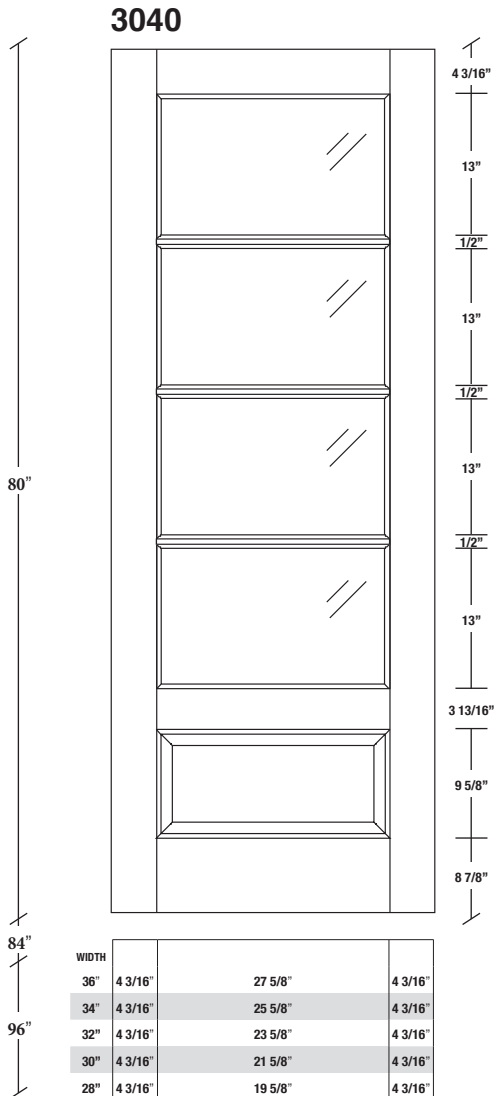

# Technical drawings 6/8 - 7/0 - 8/0

French Door - U.S. specs

www.pbidoors.com

WIDTH			
36"	4 3/16"	27 5/8"	4 3/16"
34"	4 3/16"	25 5/8"	4 3/16"
32"	4 3/16"	23 5/8"	4 3/16"
30"	4 3/16"	21 5/8"	4 3/16"
28"	4 3/16"	19 5/8"	4 3/16"
26"	4 3/16"	17 5/8"	4 3/16"
24"	4 3/16"	15 5/8"	4 3/16"
22"	4 3/16"	13 5/8"	4 3/16"
20"	4 3/16"	11 5/8"	4 3/16"
18"	4 3/16"	9 5/8"	4 3/16"
16"	4 3/16"	7 5/8"	4 3/16"
15"	2 1/16"	10 7/8"	2 1/16"
14"	2 1/16"	9 7/8"	2 1/16"
12"	2 1/16"	7 7/8"	2 1/16"

WIDTH			
36"	4 3/16"	27 5/8"	4 3/16"
34"	4 3/16"	25 5/8"	4 3/16"
32"	4 3/16"	23 5/8"	4 3/16"
30"	4 3/16"	21 5/8"	4 3/16"
28"	4 3/16"	19 5/8"	4 3/16"
26"	4 3/16"	17 5/8"	4 3/16"
24"	4 3/16"	15 5/8"	4 3/16"
22"	4 3/16"	13 5/8"	4 3/16"
20"	4 3/16"	11 5/8"	4 3/16"
18"	4 3/16"	9 5/8"	4 3/16"
16"	4 3/16"	7 5/8"	4 3/16"
15"	2 1/16"	10 7/8"	2 1/16"
14"	2 1/16"	9 7/8"	2 1/16"
12"	2 1/16"	7 7/8"	2 1/16"

**SIDERAIL**

**MUNTIN BAR**

**SIDERAIL**

\* Wood veneer on stain grade doors only

**5/8" PANEL**

février 2018 (revision 01)