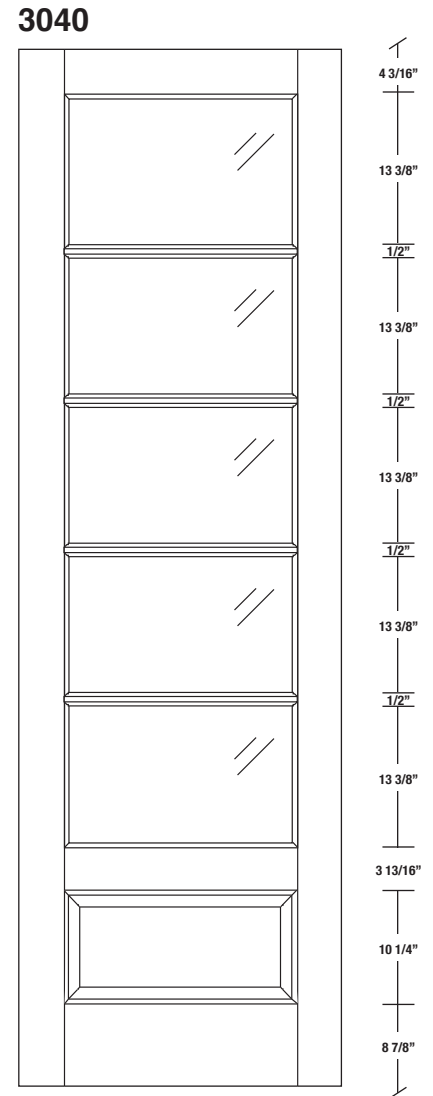

# Technical drawings 6/8 - 7/0 - 8/0

French Door - U.S. specs

www.pbidoors.com

WIDTH			
36"	4 3/16"	27 5/8"	4 3/16"
34"	4 3/16"	25 5/8"	4 3/16"
32"	4 3/16"	23 5/8"	4 3/16"
30"	4 3/16"	21 5/8"	4 3/16"
28"	4 3/16"	19 5/8"	4 3/16"
26"	4 3/16"	17 5/8"	4 3/16"
24"	4 3/16"	15 5/8"	4 3/16"
22"	4 3/16"	13 5/8"	4 3/16"
20"	4 3/16"	11 5/8"	4 3/16"
18"	4 3/16"	9 5/8"	4 3/16"
16"	4 3/16"	7 5/8"	4 3/16"
15"	2 1/16"	10 7/8"	2 1/16"
14"	2 1/16"	9 7/8"	2 1/16"
12"	2 1/16"	7 7/8"	2 1/16"

WIDTH			
36"	4 3/16"	27 5/8"	4 3/16"
34"	4 3/16"	25 5/8"	4 3/16"
32"	4 3/16"	23 5/8"	4 3/16"
30"	4 3/16"	21 5/8"	4 3/16"
28"	4 3/16"	19 5/8"	4 3/16"
26"	4 3/16"	17 5/8"	4 3/16"
24"	4 3/16"	15 5/8"	4 3/16"
22"	4 3/16"	13 5/8"	4 3/16"
20"	4 3/16"	11 5/8"	4 3/16"
18"	4 3/16"	9 5/8"	4 3/16"
16"	4 3/16"	7 5/8"	4 3/16"
15"	2 1/16"	10 7/8"	2 1/16"
14"	2 1/16"	9 7/8"	2 1/16"
12"	2 1/16"	7 7/8"	2 1/16"

**SIDERAIL**

**MUNTIN BAR**

**SIDERAIL**

\* Wood veneer on stain grade doors only

**5/8" PANEL**

février 2018 (revision 01)