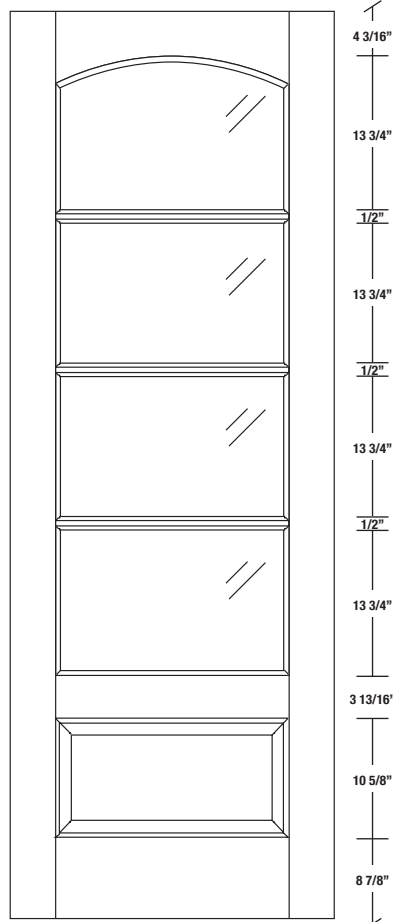

# Technical drawings 6/8 - 7/0 - 8/0

French Door - U.S. specs

www.pbidoors.com

3040C

WIDTH			
36"	4 3/16"	27 5/8"	4 3/16"
34"	4 3/16"	25 5/8"	4 3/16"
32"	4 3/16"	23 5/8"	4 3/16"
30"	4 3/16"	21 5/8"	4 3/16"
28"	4 3/16"	19 5/8"	4 3/16"
26"	4 3/16"	17 5/8"	4 3/16"
24"	4 3/16"	15 5/8"	4 3/16"
22"	4 3/16"	13 5/8"	4 3/16"
20"	4 3/16"	11 5/8"	4 3/16"
18"	4 3/16"	9 5/8"	4 3/16"
16"	4 3/16"	7 5/8"	4 3/16"
15"	2 1/16"	10 7/8"	2 1/16"
14"	2 1/16"	9 7/8"	2 1/16"
12"	2 1/16"	7 7/8"	2 1/16"

3040C

WIDTH			
36"	4 3/16"	27 5/8"	4 3/16"
34"	4 3/16"	25 5/8"	4 3/16"
32"	4 3/16"	23 5/8"	4 3/16"
30"	4 3/16"	21 5/8"	4 3/16"
28"	4 3/16"	19 5/8"	4 3/16"
26"	4 3/16"	17 5/8"	4 3/16"
24"	4 3/16"	15 5/8"	4 3/16"
22"	4 3/16"	13 5/8"	4 3/16"
20"	4 3/16"	11 5/8"	4 3/16"
18"	4 3/16"	9 5/8"	4 3/16"
16"	4 3/16"	7 5/8"	4 3/16"
15"	2 1/16"	10 7/8"	2 1/16"
14"	2 1/16"	9 7/8"	2 1/16"
12"	2 1/16"	7 7/8"	2 1/16"