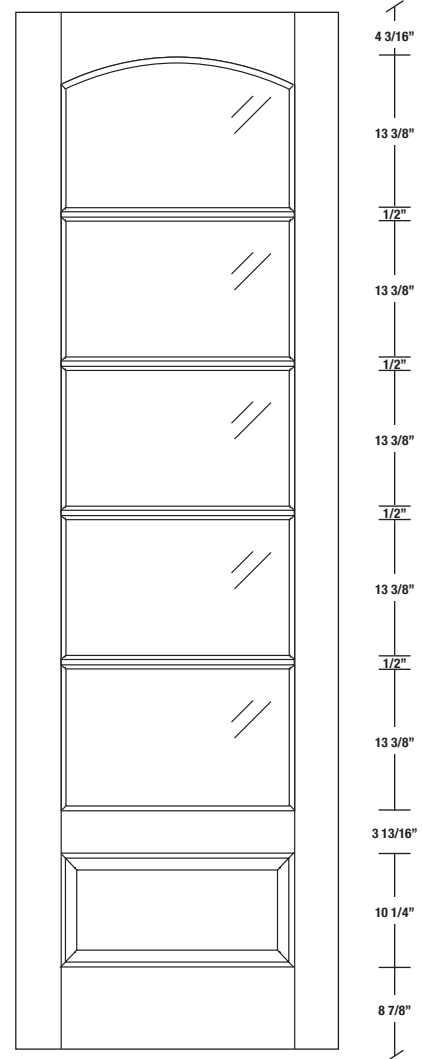

# Technical drawings 6/8 - 7/0 - 8/0

French Door - U.S. specs

www.pbidoors.com

3040C

WIDTH			
36"	4 3/16"	27 5/8"	4 3/16"
34"	4 3/16"	25 5/8"	4 3/16"
32"	4 3/16"	23 5/8"	4 3/16"
30"	4 3/16"	21 5/8"	4 3/16"
28"	4 3/16"	19 5/8"	4 3/16"
26"	4 3/16"	17 5/8"	4 3/16"
24"	4 3/16"	15 5/8"	4 3/16"
22"	4 3/16"	13 5/8"	4 3/16"
20"	4 3/16"	11 5/8"	4 3/16"
18"	4 3/16"	9 5/8"	4 3/16"
16"	4 3/16"	7 5/8"	4 3/16"
15"	2 1/16"	10 7/8"	2 1/16"
14"	2 1/16"	9 7/8"	2 1/16"
12"	2 1/16"	7 7/8"	2 1/16"

3040C

WIDTH			
36"	4 3/16"	27 5/8"	4 3/16"
34"	4 3/16"	25 5/8"	4 3/16"
32"	4 3/16"	23 5/8"	4 3/16"
30"	4 3/16"	21 5/8"	4 3/16"
28"	4 3/16"	19 5/8"	4 3/16"
26"	4 3/16"	17 5/8"	4 3/16"
24"	4 3/16"	15 5/8"	4 3/16"
22"	4 3/16"	13 5/8"	4 3/16"
20"	4 3/16"	11 5/8"	4 3/16"
18"	4 3/16"	9 5/8"	4 3/16"
16"	4 3/16"	7 5/8"	4 3/16"
15"	2 1/16"	10 7/8"	2 1/16"
14"	2 1/16"	9 7/8"	2 1/16"
12"	2 1/16"	7 7/8"	2 1/16"

SIDERAIL

MUNTIN BAR

SIDERAIL

5/8" PANEL

\* Wood veneer on stain grade doors only

février 2018 (revision 01)