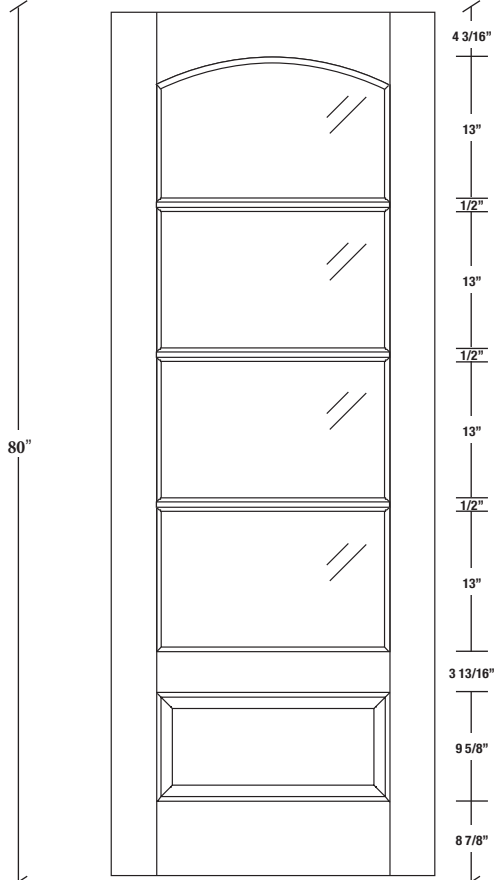

# Technical drawings 6/8 - 7/0 - 8/0

French Door - U.S. specs

www.pbidoors.com

3040C

WIDTH			
36"	4 3/16"	27 5/8"	4 3/16"
34"	4 3/16"	25 5/8"	4 3/16"
32"	4 3/16"	23 5/8"	4 3/16"
30"	4 3/16"	21 5/8"	4 3/16"
28"	4 3/16"	19 5/8"	4 3/16"
26"	4 3/16"	17 5/8"	4 3/16"
24"	4 3/16"	15 5/8"	4 3/16"
22"	4 3/16"	13 5/8"	4 3/16"
20"	4 3/16"	11 5/8"	4 3/16"
18"	4 3/16"	9 5/8"	4 3/16"
16"	4 3/16"	7 5/8"	4 3/16"
15"	2 1/16"	10 7/8"	2 1/16"
14"	2 1/16"	9 7/8"	2 1/16"
12"	2 1/16"	7 7/8"	2 1/16"

3040C

WIDTH			
36"	4 3/16"	27 5/8"	4 3/16"
34"	4 3/16"	25 5/8"	4 3/16"
32"	4 3/16"	23 5/8"	4 3/16"
30"	4 3/16"	21 5/8"	4 3/16"
28"	4 3/16"	19 5/8"	4 3/16"
26"	4 3/16"	17 5/8"	4 3/16"
24"	4 3/16"	15 5/8"	4 3/16"
22"	4 3/16"	13 5/8"	4 3/16"
20"	4 3/16"	11 5/8"	4 3/16"
18"	4 3/16"	9 5/8"	4 3/16"
16"	4 3/16"	7 5/8"	4 3/16"
15"	2 1/16"	10 7/8"	2 1/16"
14"	2 1/16"	9 7/8"	2 1/16"
12"	2 1/16"	7 7/8"	2 1/16"