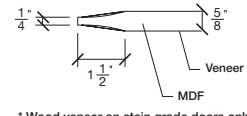

Technical drawings 6/7 - 6/11 - 7/11

Bifold French Door - U.S. specs

www.pbidoors.com

1 3/8" SIDERAIL

MUNTIN BAR

1 3/8" SIDERAIL

5/8" PANEL

* Wood veneer on stain grade doors only