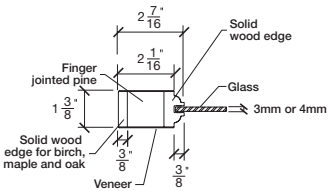

Technical drawings 6/7 - 6/11 - 7/11

Bifold French Door - U.S. specs

www.pbidoors.com

1 3/8" SIDERAIL

MUNTIN BAR

1 3/8" SIDERAIL

5/8" PANEL

* Wood veneer on stain grade doors only