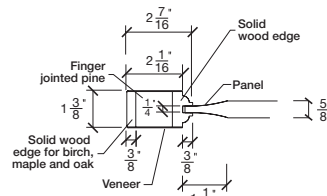

Technical drawings 6/7 - 6/11 - 7/11

Bifold French Door - U.S. specs

www.pbidoors.com

1 3/8" SIDERAIL

MUNTIN BAR

1 3/8" SIDERAIL

5/8" PANEL

* Wood veneer on stain grade doors only