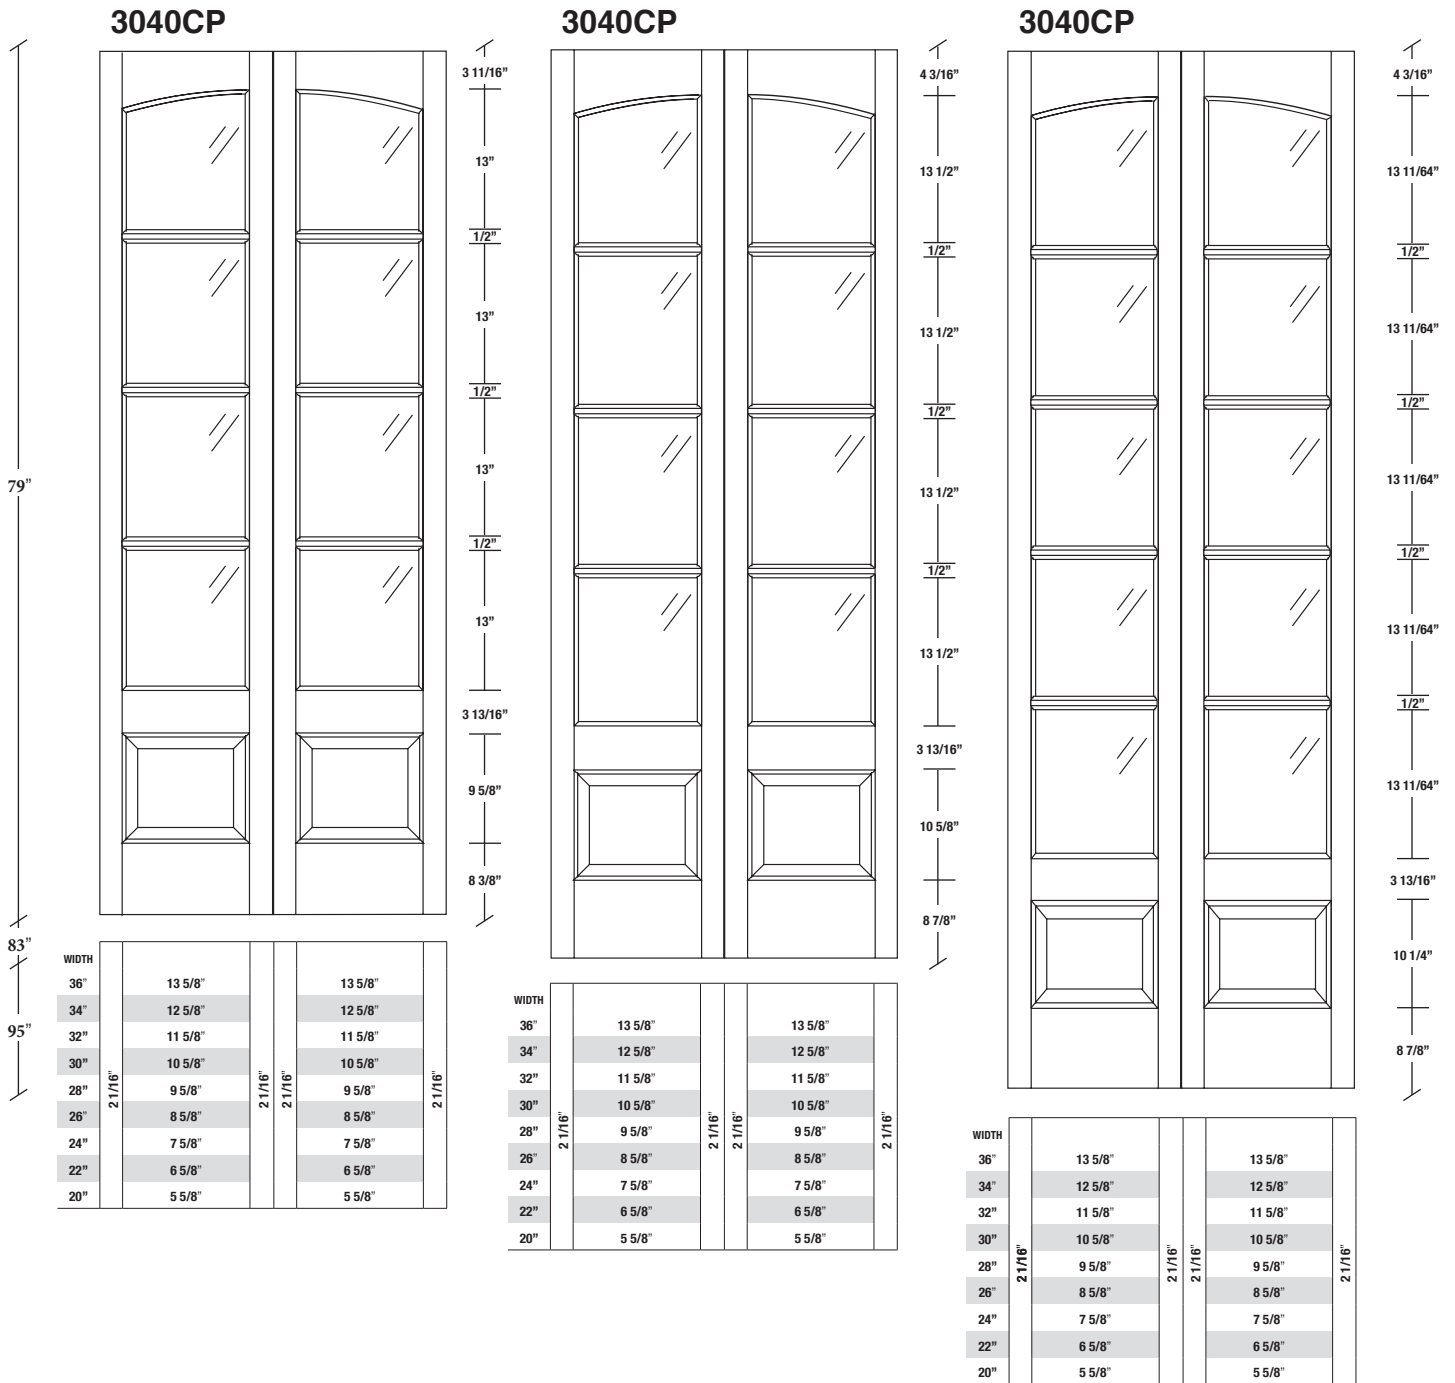

Technical drawings 6/7 - 6/11 - 7/11

Bifold French Door - U.S. specs

www.pbidoors.com

1 3/8" SIDERAIL

MUNTIN BAR

1 3/8" SIDERAIL

5/8" PANEL

* Wood veneer on stain grade doors only