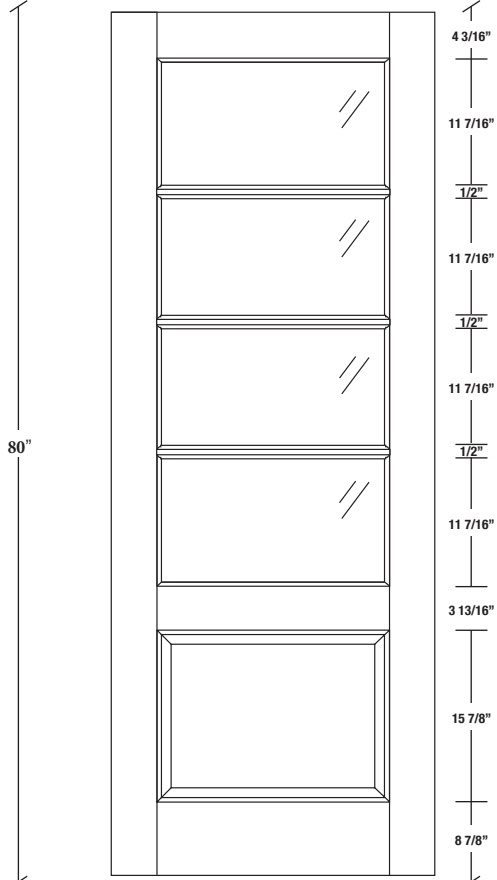

Technical drawings 6/8 - 7/0 - 8/0

French Door - U.S. specs

www.pbidoors.com

304A

WIDTH			
36"	4 3/16"	27 5/8"	4 3/16"
34"	4 3/16"	25 5/8"	4 3/16"
32"	4 3/16"	23 5/8"	4 3/16"
30"	4 3/16"	21 5/8"	4 3/16"
28"	4 3/16"	19 5/8"	4 3/16"
26"	4 3/16"	17 5/8"	4 3/16"
24"	4 3/16"	15 5/8"	4 3/16"
22"	4 3/16"	13 5/8"	4 3/16"
20"	4 3/16"	11 5/8"	4 3/16"
18"	4 3/16"	9 5/8"	4 3/16"
16"	4 3/16"	7 5/8"	4 3/16"
15"	2 1/16"	10 7/8"	2 1/16"
14"	2 1/16"	9 7/8"	2 1/16"
12"	2 1/16"	7 7/8"	2 1/16"

304A

WIDTH			
36"	4 3/16"	27 5/8"	4 3/16"
34"	4 3/16"	25 5/8"	4 3/16"
32"	4 3/16"	23 5/8"	4 3/16"
30"	4 3/16"	21 5/8"	4 3/16"
28"	4 3/16"	19 5/8"	4 3/16"
26"	4 3/16"	17 5/8"	4 3/16"
24"	4 3/16"	15 5/8"	4 3/16"
22"	4 3/16"	13 5/8"	4 3/16"
20"	4 3/16"	11 5/8"	4 3/16"
18"	4 3/16"	9 5/8"	4 3/16"
16"	4 3/16"	7 5/8"	4 3/16"
15"	2 1/16"	10 7/8"	2 1/16"
14"	2 1/16"	9 7/8"	2 1/16"
12"	2 1/16"	7 7/8"	2 1/16"

SIDERAIL

MUNTIN BAR

SIDERAIL

5/8" PANEL

* Wood veneer on stain grade doors only

février 2018 (revision 01)