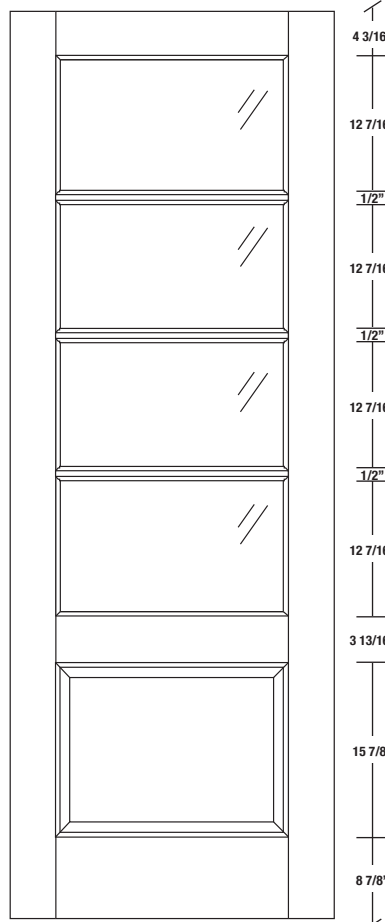

Technical drawings 6/8 - 7/0 - 8/0

French Door - U.S. specs

www.pbidoors.com

304A

WIDTH			
36"	4 3/16"	27 5/8"	4 3/16"
34"	4 3/16"	25 5/8"	4 3/16"
32"	4 3/16"	23 5/8"	4 3/16"
30"	4 3/16"	21 5/8"	4 3/16"
28"	4 3/16"	19 5/8"	4 3/16"
26"	4 3/16"	17 5/8"	4 3/16"
24"	4 3/16"	15 5/8"	4 3/16"
22"	4 3/16"	13 5/8"	4 3/16"
20"	4 3/16"	11 5/8"	4 3/16"
18"	4 3/16"	9 5/8"	4 3/16"
16"	4 3/16"	7 5/8"	4 3/16"
15"	2 1/16"	10 7/8"	2 1/16"
14"	2 1/16"	9 7/8"	2 1/16"
12"	2 1/16"	7 7/8"	2 1/16"

304A

WIDTH			
36"	4 3/16"	27 5/8"	4 3/16"
34"	4 3/16"	25 5/8"	4 3/16"
32"	4 3/16"	23 5/8"	4 3/16"
30"	4 3/16"	21 5/8"	4 3/16"
28"	4 3/16"	19 5/8"	4 3/16"
26"	4 3/16"	17 5/8"	4 3/16"
24"	4 3/16"	15 5/8"	4 3/16"
22"	4 3/16"	13 5/8"	4 3/16"
20"	4 3/16"	11 5/8"	4 3/16"
18"	4 3/16"	9 5/8"	4 3/16"
16"	4 3/16"	7 5/8"	4 3/16"
15"	2 1/16"	10 7/8"	2 1/16"
14"	2 1/16"	9 7/8"	2 1/16"
12"	2 1/16"	7 7/8"	2 1/16"