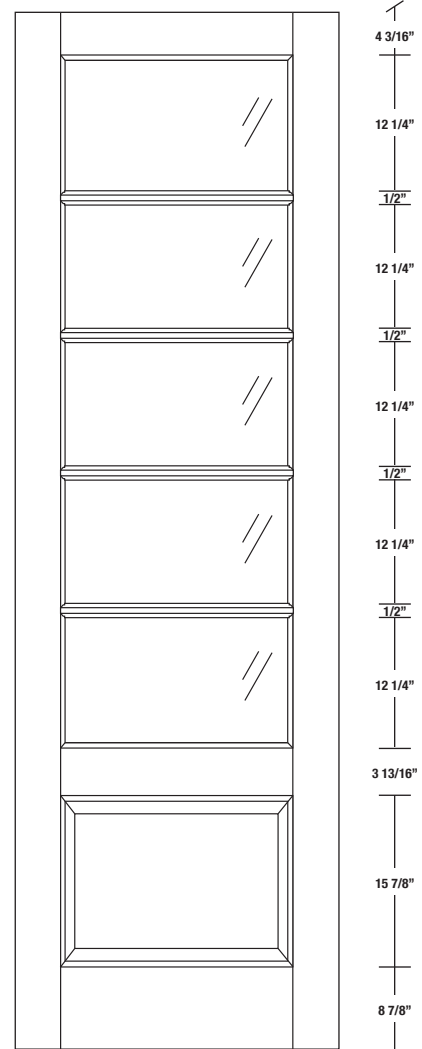

Technical drawings 6/8 - 7/0 - 8/0

French Door - U.S. specs

www.pbidoors.com

304A

WIDTH			
36"	4 3/16"	27 5/8"	4 3/16"
34"	4 3/16"	25 5/8"	4 3/16"
32"	4 3/16"	23 5/8"	4 3/16"
30"	4 3/16"	21 5/8"	4 3/16"
28"	4 3/16"	19 5/8"	4 3/16"
26"	4 3/16"	17 5/8"	4 3/16"
24"	4 3/16"	15 5/8"	4 3/16"
22"	4 3/16"	13 5/8"	4 3/16"
20"	4 3/16"	11 5/8"	4 3/16"
18"	4 3/16"	9 5/8"	4 3/16"
16"	4 3/16"	7 5/8"	4 3/16"
15"	2 1/16"	10 7/8"	2 1/16"
14"	2 1/16"	9 7/8"	2 1/16"
12"	2 1/16"	7 7/8"	2 1/16"

304A

WIDTH			
36"	4 3/16"	27 5/8"	4 3/16"
34"	4 3/16"	25 5/8"	4 3/16"
32"	4 3/16"	23 5/8"	4 3/16"
30"	4 3/16"	21 5/8"	4 3/16"
28"	4 3/16"	19 5/8"	4 3/16"
26"	4 3/16"	17 5/8"	4 3/16"
24"	4 3/16"	15 5/8"	4 3/16"
22"	4 3/16"	13 5/8"	4 3/16"
20"	4 3/16"	11 5/8"	4 3/16"
18"	4 3/16"	9 5/8"	4 3/16"
16"	4 3/16"	7 5/8"	4 3/16"
15"	2 1/16"	10 7/8"	2 1/16"
14"	2 1/16"	9 7/8"	2 1/16"
12"	2 1/16"	7 7/8"	2 1/16"

SIDERAIL

MUNTIN BAR

SIDERAIL

5/8" PANEL

* Wood veneer on stain grade doors only

février 2018 (revision 01)