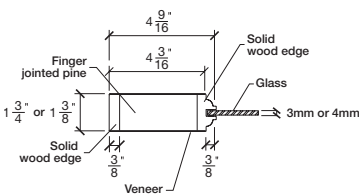

Technical drawings 6/8 - 7/0 - 8/0

French Door - U.S. specs

www.pbidoors.com

304A

WIDTH			
36"	4 3/16"	27 5/8"	4 3/16"
34"	4 3/16"	25 5/8"	4 3/16"
32"	4 3/16"	23 5/8"	4 3/16"
30"	4 3/16"	21 5/8"	4 3/16"
28"	4 3/16"	19 5/8"	4 3/16"
26"	4 3/16"	17 5/8"	4 3/16"
24"	4 3/16"	15 5/8"	4 3/16"
22"	4 3/16"	13 5/8"	4 3/16"
20"	4 3/16"	11 5/8"	4 3/16"
18"	4 3/16"	9 5/8"	4 3/16"
16"	4 3/16"	7 5/8"	4 3/16"
15"	2 1/16"	10 7/8"	2 1/16"
14"	2 1/16"	9 7/8"	2 1/16"
12"	2 1/16"	7 7/8"	2 1/16"

304A

WIDTH			
36"	4 3/16"	27 5/8"	4 3/16"
34"	4 3/16"	25 5/8"	4 3/16"
32"	4 3/16"	23 5/8"	4 3/16"
30"	4 3/16"	21 5/8"	4 3/16"
28"	4 3/16"	19 5/8"	4 3/16"
26"	4 3/16"	17 5/8"	4 3/16"
24"	4 3/16"	15 5/8"	4 3/16"
22"	4 3/16"	13 5/8"	4 3/16"
20"	4 3/16"	11 5/8"	4 3/16"
18"	4 3/16"	9 5/8"	4 3/16"
16"	4 3/16"	7 5/8"	4 3/16"
15"	2 1/16"	10 7/8"	2 1/16"
14"	2 1/16"	9 7/8"	2 1/16"
12"	2 1/16"	7 7/8"	2 1/16"