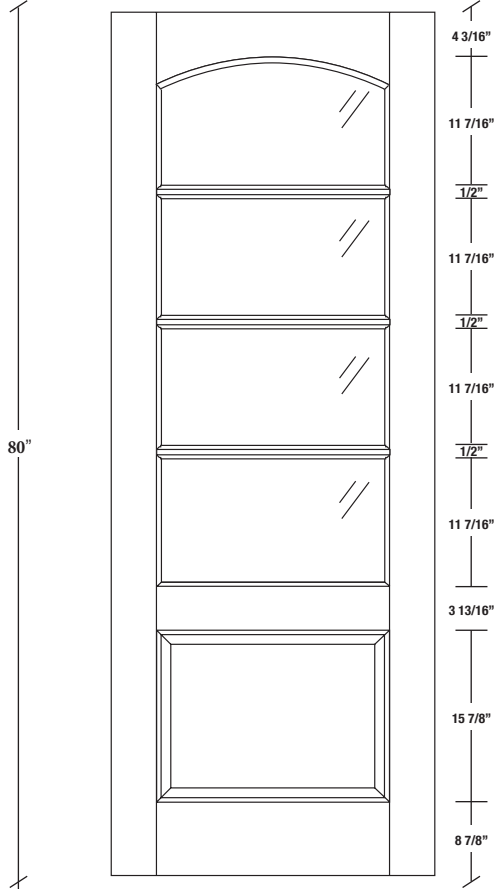

Technical drawings 6/8 - 7/0 - 8/0

French Door - U.S. specs

www.pbidoors.com

304AC

304AC

304AC

WIDTH			
36"	4 3/16"	27 5/8"	4 3/16"
34"	4 3/16"	25 5/8"	4 3/16"
32"	4 3/16"	23 5/8"	4 3/16"
30"	4 3/16"	21 5/8"	4 3/16"
28"	4 3/16"	19 5/8"	4 3/16"
26"	4 3/16"	17 5/8"	4 3/16"
24"	4 3/16"	15 5/8"	4 3/16"
22"	4 3/16"	13 5/8"	4 3/16"
20"	4 3/16"	11 5/8"	4 3/16"
18"	4 3/16"	9 5/8"	4 3/16"
16"	4 3/16"	7 5/8"	4 3/16"
15"	2 1/16"	10 7/8"	2 1/16"
14"	2 1/16"	9 7/8"	2 1/16"
12"	2 1/16"	7 7/8"	2 1/16"

WIDTH			
36"	4 3/16"	27 5/8"	4 3/16"
34"	4 3/16"	25 5/8"	4 3/16"
32"	4 3/16"	23 5/8"	4 3/16"
30"	4 3/16"	21 5/8"	4 3/16"
28"	4 3/16"	19 5/8"	4 3/16"
26"	4 3/16"	17 5/8"	4 3/16"
24"	4 3/16"	15 5/8"	4 3/16"
22"	4 3/16"	13 5/8"	4 3/16"
20"	4 3/16"	11 5/8"	4 3/16"
18"	4 3/16"	9 5/8"	4 3/16"
16"	4 3/16"	7 5/8"	4 3/16"
15"	2 1/16"	10 7/8"	2 1/16"
14"	2 1/16"	9 7/8"	2 1/16"
12"	2 1/16"	7 7/8"	2 1/16"

SIDERAIL

MUNTIN BAR

SIDERAIL

5/8" PANEL

* Wood veneer on stain grade doors only

février 2018 (revision 01)