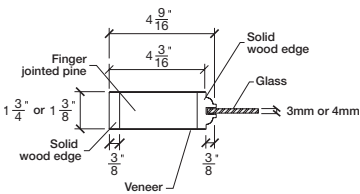

Technical drawings 6/8 - 7/0 - 8/0

French Door - U.S. specs

www.pbidoors.com

304AC

304AC

304AC

WIDTH			
36"	4 3/16"	27 5/8"	4 3/16"
34"	4 3/16"	25 5/8"	4 3/16"
32"	4 3/16"	23 5/8"	4 3/16"
30"	4 3/16"	21 5/8"	4 3/16"
28"	4 3/16"	19 5/8"	4 3/16"
26"	4 3/16"	17 5/8"	4 3/16"
24"	4 3/16"	15 5/8"	4 3/16"
22"	4 3/16"	13 5/8"	4 3/16"
20"	4 3/16"	11 5/8"	4 3/16"
18"	4 3/16"	9 5/8"	4 3/16"
16"	4 3/16"	7 5/8"	4 3/16"
15"	2 1/16"	10 7/8"	2 1/16"
14"	2 1/16"	9 7/8"	2 1/16"
12"	2 1/16"	7 7/8"	2 1/16"

WIDTH			
36"	4 3/16"	27 5/8"	4 3/16"
34"	4 3/16"	25 5/8"	4 3/16"
32"	4 3/16"	23 5/8"	4 3/16"
30"	4 3/16"	21 5/8"	4 3/16"
28"	4 3/16"	19 5/8"	4 3/16"
26"	4 3/16"	17 5/8"	4 3/16"
24"	4 3/16"	15 5/8"	4 3/16"
22"	4 3/16"	13 5/8"	4 3/16"
20"	4 3/16"	11 5/8"	4 3/16"
18"	4 3/16"	9 5/8"	4 3/16"
16"	4 3/16"	7 5/8"	4 3/16"
15"	2 1/16"	10 7/8"	2 1/16"
14"	2 1/16"	9 7/8"	2 1/16"
12"	2 1/16"	7 7/8"	2 1/16"