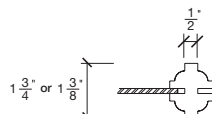

Technical drawings 6/8 - 7/0 - 8/0

French Door - U.S. specs

www.pbidoors.com

WIDTH			
36"	4 3/16"	27 5/8"	4 3/16"
34"	4 3/16"	25 5/8"	4 3/16"
32"	4 3/16"	23 5/8"	4 3/16"
30"	4 3/16"	21 5/8"	4 3/16"
28"	4 3/16"	19 5/8"	4 3/16"
26"	4 3/16"	17 5/8"	4 3/16"
24"	4 3/16"	15 5/8"	4 3/16"
22"	4 3/16"	13 5/8"	4 3/16"
20"	4 3/16"	11 5/8"	4 3/16"
18"	4 3/16"	9 5/8"	4 3/16"
16"	4 3/16"	7 5/8"	4 3/16"
15"	2 1/16"	10 7/8"	2 1/16"
14"	2 1/16"	9 7/8"	2 1/16"
12"	2 1/16"	7 7/8"	2 1/16"

WIDTH			
36"	4 3/16"	27 5/8"	4 3/16"
34"	4 3/16"	25 5/8"	4 3/16"
32"	4 3/16"	23 5/8"	4 3/16"
30"	4 3/16"	21 5/8"	4 3/16"
28"	4 3/16"	19 5/8"	4 3/16"
26"	4 3/16"	17 5/8"	4 3/16"
24"	4 3/16"	15 5/8"	4 3/16"
22"	4 3/16"	13 5/8"	4 3/16"
20"	4 3/16"	11 5/8"	4 3/16"
18"	4 3/16"	9 5/8"	4 3/16"
16"	4 3/16"	7 5/8"	4 3/16"
15"	2 1/16"	10 7/8"	2 1/16"
14"	2 1/16"	9 7/8"	2 1/16"
12"	2 1/16"	7 7/8"	2 1/16"

WIDTH			
36"	4 3/16"	27 5/8"	4 3/16"
34"	4 3/16"	25 5/8"	4 3/16"
32"	4 3/16"	23 5/8"	4 3/16"
30"	4 3/16"	21 5/8"	4 3/16"
28"	4 3/16"	19 5/8"	4 3/16"
26"	4 3/16"	17 5/8"	4 3/16"
24"	4 3/16"	15 5/8"	4 3/16"
22"	4 3/16"	13 5/8"	4 3/16"
20"	4 3/16"	11 5/8"	4 3/16"
18"	4 3/16"	9 5/8"	4 3/16"
16"	4 3/16"	7 5/8"	4 3/16"
15"	2 1/16"	10 7/8"	2 1/16"
14"	2 1/16"	9 7/8"	2 1/16"
12"	2 1/16"	7 7/8"	2 1/16"

MUNTIN BAR

* Wood veneer on stain grade doors only

février 2018 (revision 01)