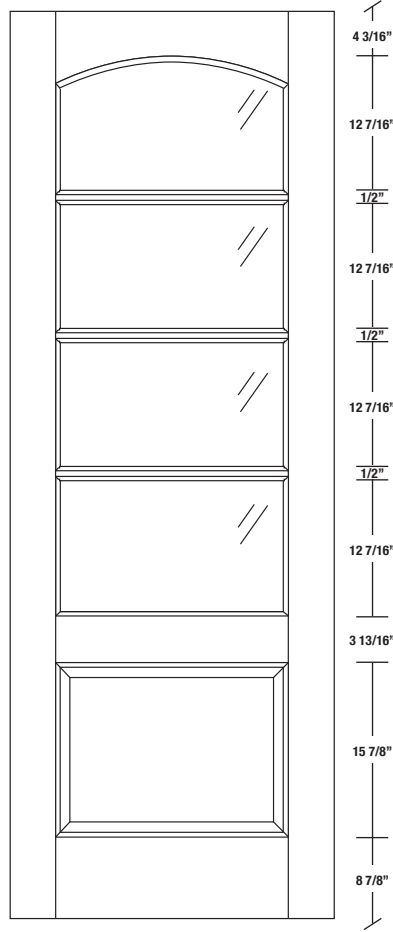

Technical drawings 6/8 - 7/0 - 8/0

French Door - U.S. specs

www.pbidoors.com

304AC

304AC

304AC

WIDTH			
36"	4 3/16"	27 5/8"	4 3/16"
34"	4 3/16"	25 5/8"	4 3/16"
32"	4 3/16"	23 5/8"	4 3/16"
30"	4 3/16"	21 5/8"	4 3/16"
28"	4 3/16"	19 5/8"	4 3/16"
26"	4 3/16"	17 5/8"	4 3/16"
24"	4 3/16"	15 5/8"	4 3/16"
22"	4 3/16"	13 5/8"	4 3/16"
20"	4 3/16"	11 5/8"	4 3/16"
18"	4 3/16"	9 5/8"	4 3/16"
16"	4 3/16"	7 5/8"	4 3/16"
15"	2 1/16"	10 7/8"	2 1/16"
14"	2 1/16"	9 7/8"	2 1/16"
12"	2 1/16"	7 7/8"	2 1/16"

WIDTH			
36"	4 3/16"	27 5/8"	4 3/16"
34"	4 3/16"	25 5/8"	4 3/16"
32"	4 3/16"	23 5/8"	4 3/16"
30"	4 3/16"	21 5/8"	4 3/16"
28"	4 3/16"	19 5/8"	4 3/16"
26"	4 3/16"	17 5/8"	4 3/16"
24"	4 3/16"	15 5/8"	4 3/16"
22"	4 3/16"	13 5/8"	4 3/16"
20"	4 3/16"	11 5/8"	4 3/16"
18"	4 3/16"	9 5/8"	4 3/16"
16"	4 3/16"	7 5/8"	4 3/16"
15"	2 1/16"	10 7/8"	2 1/16"
14"	2 1/16"	9 7/8"	2 1/16"
12"	2 1/16"	7 7/8"	2 1/16"