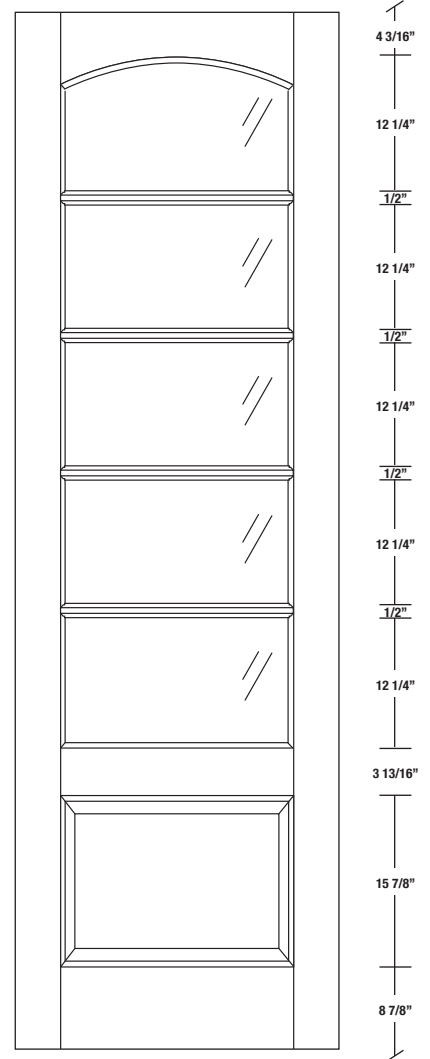

Technical drawings 6/8 - 7/0 - 8/0

French Door - U.S. specs

www.pbidoors.com

304AC

304AC

304AC

WIDTH			
36"	4 3/16"	27 5/8"	4 3/16"
34"	4 3/16"	25 5/8"	4 3/16"
32"	4 3/16"	23 5/8"	4 3/16"
30"	4 3/16"	21 5/8"	4 3/16"
28"	4 3/16"	19 5/8"	4 3/16"
26"	4 3/16"	17 5/8"	4 3/16"
24"	4 3/16"	15 5/8"	4 3/16"
22"	4 3/16"	13 5/8"	4 3/16"
20"	4 3/16"	11 5/8"	4 3/16"
18"	4 3/16"	9 5/8"	4 3/16"
16"	4 3/16"	7 5/8"	4 3/16"
15"	2 1/16"	10 7/8"	2 1/16"
14"	2 1/16"	9 7/8"	2 1/16"
12"	2 1/16"	7 7/8"	2 1/16"

WIDTH			
36"	4 3/16"	27 5/8"	4 3/16"
34"	4 3/16"	25 5/8"	4 3/16"
32"	4 3/16"	23 5/8"	4 3/16"
30"	4 3/16"	21 5/8"	4 3/16"
28"	4 3/16"	19 5/8"	4 3/16"
26"	4 3/16"	17 5/8"	4 3/16"
24"	4 3/16"	15 5/8"	4 3/16"
22"	4 3/16"	13 5/8"	4 3/16"
20"	4 3/16"	11 5/8"	4 3/16"
18"	4 3/16"	9 5/8"	4 3/16"
16"	4 3/16"	7 5/8"	4 3/16"
15"	2 1/16"	10 7/8"	2 1/16"
14"	2 1/16"	9 7/8"	2 1/16"
12"	2 1/16"	7 7/8"	2 1/16"