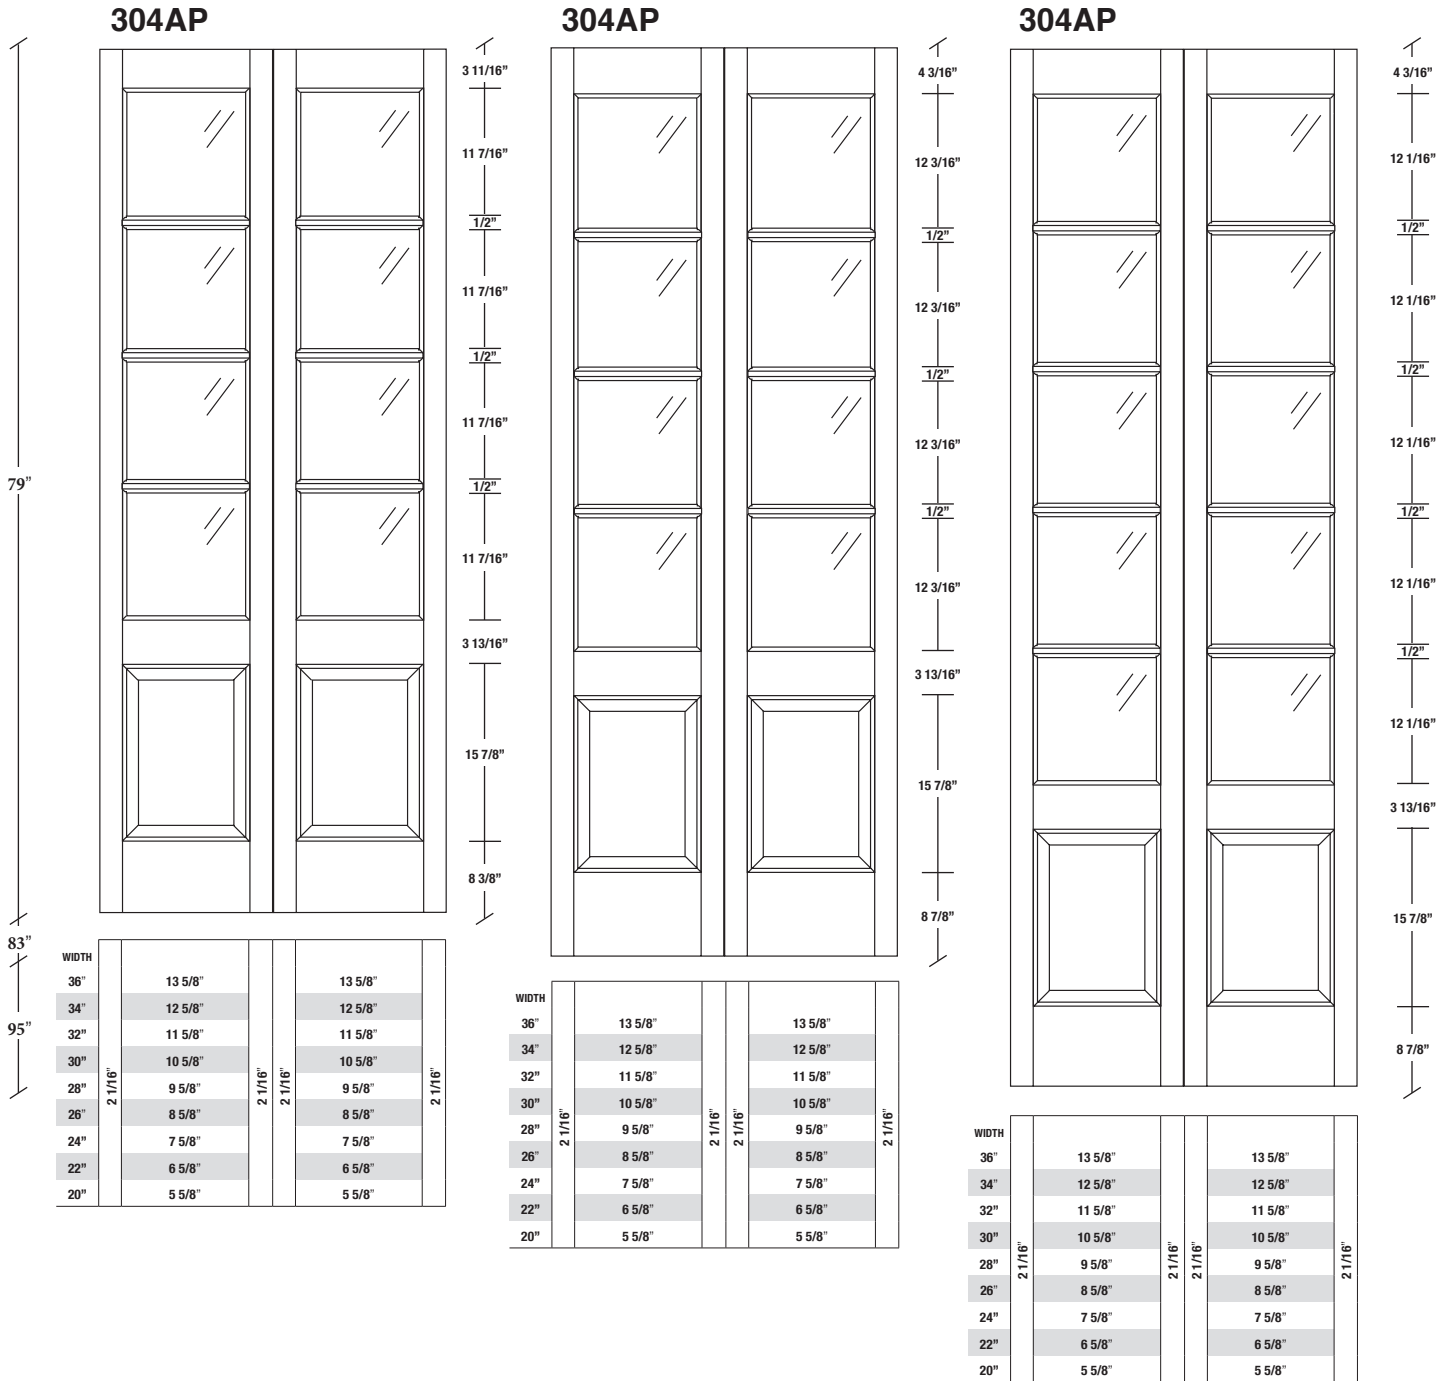

Technical drawings 6/7 - 6/11 - 7/11

Bifold French Door - U.S. specs

www.pbidoors.com

1 3/8" SIDERAIL

MUNTIN BAR

1 3/8" SIDERAIL

5/8" PANEL

* Wood veneer on stain grade doors only