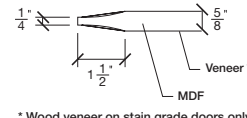

Technical drawings 6/7 - 6/11 - 7/11

Bifold French Door - U.S. specs

www.pbidoors.com

1 3/8" SIDERAIL

MUNTIN BAR

1 3/8" SIDERAIL

5/8" PANEL

* Wood veneer on stain grade doors only