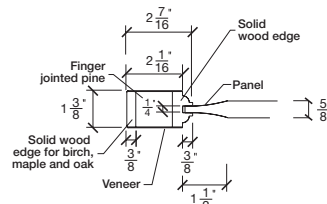

Technical drawings 6/7 - 6/11 - 7/11

Bifold French Door - U.S. specs

www.pbidoors.com

1 3/8" SIDERAIL

MUNTIN BAR

1 3/8" SIDERAIL

5/8" PANEL

* Wood veneer on stain grade doors only