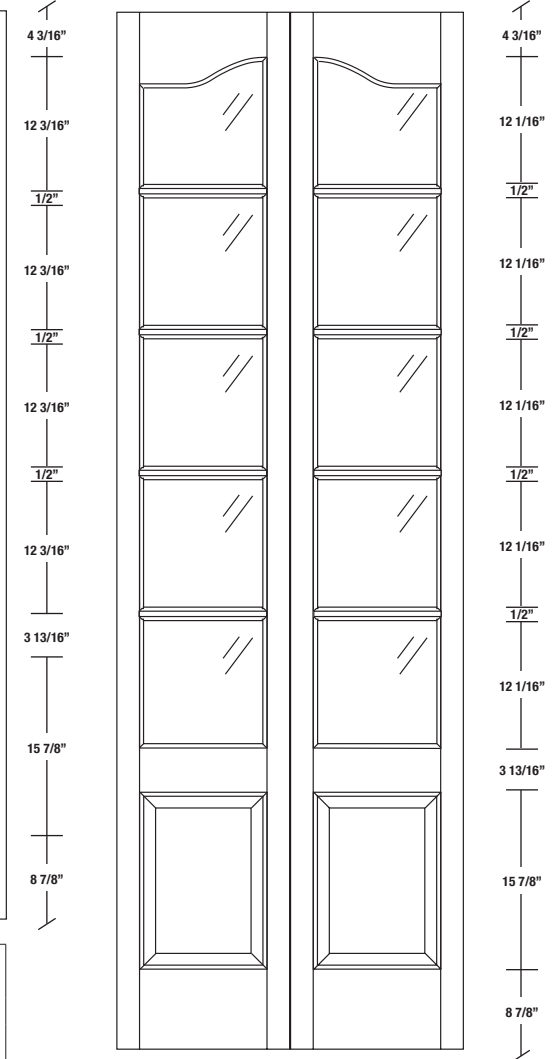

## Bifold French Door - U.S. specs

www.pbidoors.com

304ASP

WIDTH			
36"		13 5/8"	13 5/8"
34"		12 5/8"	12 5/8"
32"		11 5/8"	11 5/8"
30"	2 1/16"	10 5/8"	10 5/8"
28"		9 5/8"	9 5/8"
26"		8 5/8"	8 5/8"
24"		7 5/8"	7 5/8"

FOR SMALLER SIZES REFER TO MODEL #304ACP P.263

304ASP

WIDTH			
36"		13 5/8"	13 5/8"
34"		12 5/8"	12 5/8"
32"		11 5/8"	11 5/8"
30"	2 1/16"	10 5/8"	10 5/8"
28"		9 5/8"	9 5/8"
26"		8 5/8"	8 5/8"
24"		7 5/8"	7 5/8"