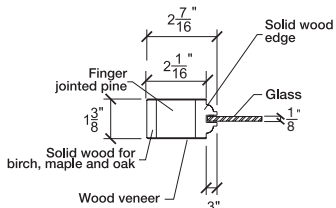

1 3/8" SIDERAIL