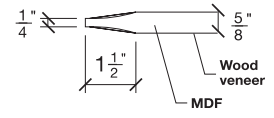

FOR SMALLER SIZES REFER TO MODEL #304ACP P.263

304ASP

WIDTH			
36"		13 5/8"	13 5/8"
34"		12 5/8"	12 5/8"
32"		11 5/8"	11 5/8"
30"	2 1/16"	10 5/8"	10 5/8"
28"		9 5/8"	9 5/8"
26"		8 5/8"	8 5/8"
24"		7 5/8"	7 5/8"

FOR SMALLER SIZES REFER TO MODEL #304ACP P.263

1 3/8" SIDERAIL

1 3/8" SIDERAIL

MUNTIN BAR

PANEL 5/8"

février 2018 (revision 01)