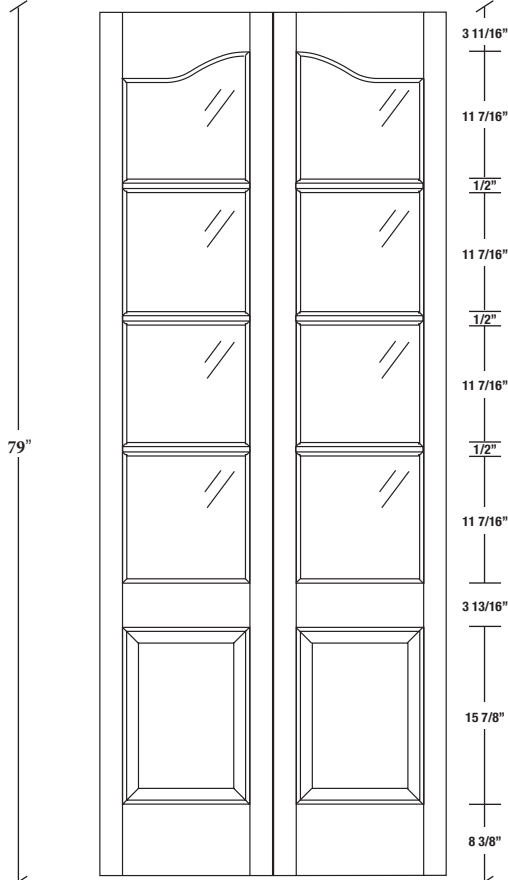

# Technical drawings 6/7 - 6/11 - 7/11

## Bifold French Door - U.S. specs

www.pbidoors.com

304ASP

WIDTH			
36"		13 5/8"	13 5/8"
34"		12 5/8"	12 5/8"
32"		11 5/8"	11 5/8"
30"	2 1/16"	10 5/8"	10 5/8"
28"		9 5/8"	9 5/8"
26"		8 5/8"	8 5/8"
24"		7 5/8"	7 5/8"

FOR SMALLER SIZES REFER TO MODEL #304ACP P.263

304ASP

WIDTH			
36"		13 5/8"	13 5/8"
34"		12 5/8"	12 5/8"
32"		11 5/8"	11 5/8"
30"	2 1/16"	10 5/8"	10 5/8"
28"		9 5/8"	9 5/8"
26"		8 5/8"	8 5/8"
24"		7 5/8"	7 5/8"