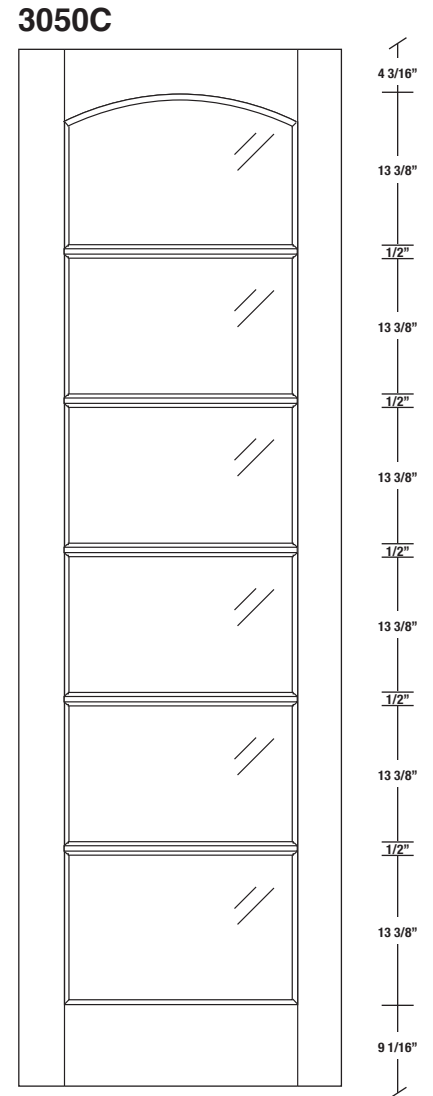

Technical drawings 6/8 - 7/0 - 8/0

French Door - U.S. specs

www.pbidoors.com

WIDTH			
36"	4 3/16"	27 5/8"	4 3/16"
34"	4 3/16"	25 5/8"	4 3/16"
32"	4 3/16"	23 5/8"	4 3/16"
30"	4 3/16"	21 5/8"	4 3/16"
28"	4 3/16"	19 5/8"	4 3/16"
26"	4 3/16"	17 5/8"	4 3/16"
24"	4 3/16"	15 5/8"	4 3/16"
22"	4 3/16"	13 5/8"	4 3/16"
20"	4 3/16"	11 5/8"	4 3/16"
18"	4 3/16"	9 5/8"	4 3/16"
16"	4 3/16"	7 5/8"	4 3/16"
15"	2 1/16"	10 7/8"	2 1/16"
14"	2 1/16"	9 7/8"	2 1/16"
12"	2 1/16"	7 7/8"	2 1/16"

WIDTH			
36"	4 3/16"	27 5/8"	4 3/16"
34"	4 3/16"	25 5/8"	4 3/16"
32"	4 3/16"	23 5/8"	4 3/16"
30"	4 3/16"	21 5/8"	4 3/16"
28"	4 3/16"	19 5/8"	4 3/16"
26"	4 3/16"	17 5/8"	4 3/16"
24"	4 3/16"	15 5/8"	4 3/16"
22"	4 3/16"	13 5/8"	4 3/16"
20"	4 3/16"	11 5/8"	4 3/16"
18"	4 3/16"	9 5/8"	4 3/16"
16"	4 3/16"	7 5/8"	4 3/16"
15"	2 1/16"	10 7/8"	2 1/16"
14"	2 1/16"	9 7/8"	2 1/16"
12"	2 1/16"	7 7/8"	2 1/16"