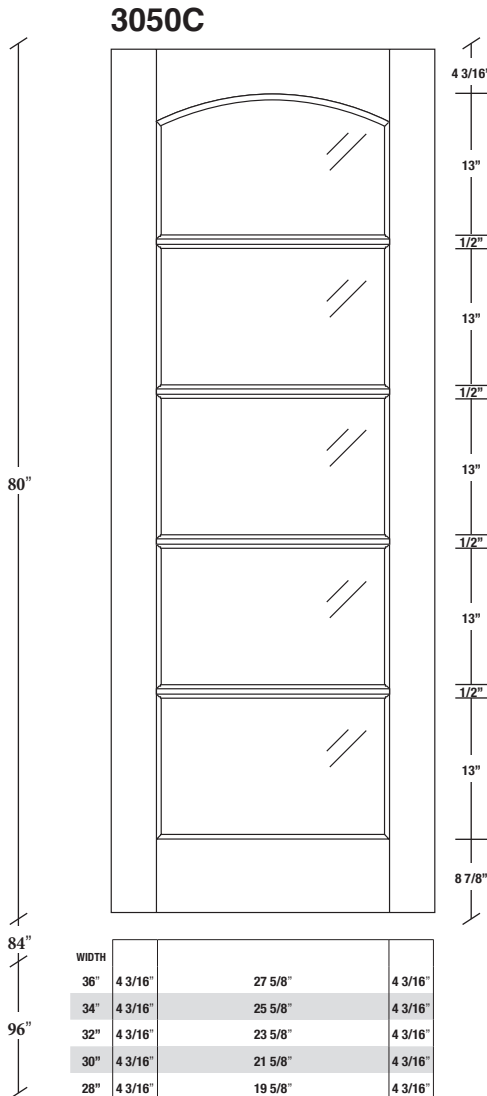

Technical drawings 6/8 - 7/0 - 8/0

French Door - U.S. specs

www.pbidoors.com

WIDTH			
36"	4 3/16"	27 5/8"	4 3/16"
34"	4 3/16"	25 5/8"	4 3/16"
32"	4 3/16"	23 5/8"	4 3/16"
30"	4 3/16"	21 5/8"	4 3/16"
28"	4 3/16"	19 5/8"	4 3/16"
26"	4 3/16"	17 5/8"	4 3/16"
24"	4 3/16"	15 5/8"	4 3/16"
22"	4 3/16"	13 5/8"	4 3/16"
20"	4 3/16"	11 5/8"	4 3/16"
18"	4 3/16"	9 5/8"	4 3/16"
16"	4 3/16"	7 5/8"	4 3/16"
15"	2 1/16"	10 7/8"	2 1/16"
14"	2 1/16"	9 7/8"	2 1/16"
12"	2 1/16"	7 7/8"	2 1/16"

WIDTH			
36"	4 3/16"	27 5/8"	4 3/16"
34"	4 3/16"	25 5/8"	4 3/16"
32"	4 3/16"	23 5/8"	4 3/16"
30"	4 3/16"	21 5/8"	4 3/16"
28"	4 3/16"	19 5/8"	4 3/16"
26"	4 3/16"	17 5/8"	4 3/16"
24"	4 3/16"	15 5/8"	4 3/16"
22"	4 3/16"	13 5/8"	4 3/16"
20"	4 3/16"	11 5/8"	4 3/16"
18"	4 3/16"	9 5/8"	4 3/16"
16"	4 3/16"	7 5/8"	4 3/16"
15"	2 1/16"	10 7/8"	2 1/16"
14"	2 1/16"	9 7/8"	2 1/16"
12"	2 1/16"	7 7/8"	2 1/16"