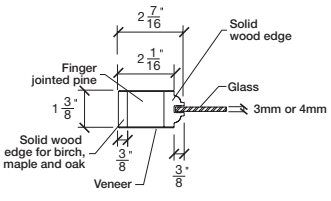

# Technical drawings 6/7 - 6/11 - 7/11

## Bifold French Door - U.S. specs

www.pbidoors.com

1 3/8" SIDERAIL

MUNTIN BAR