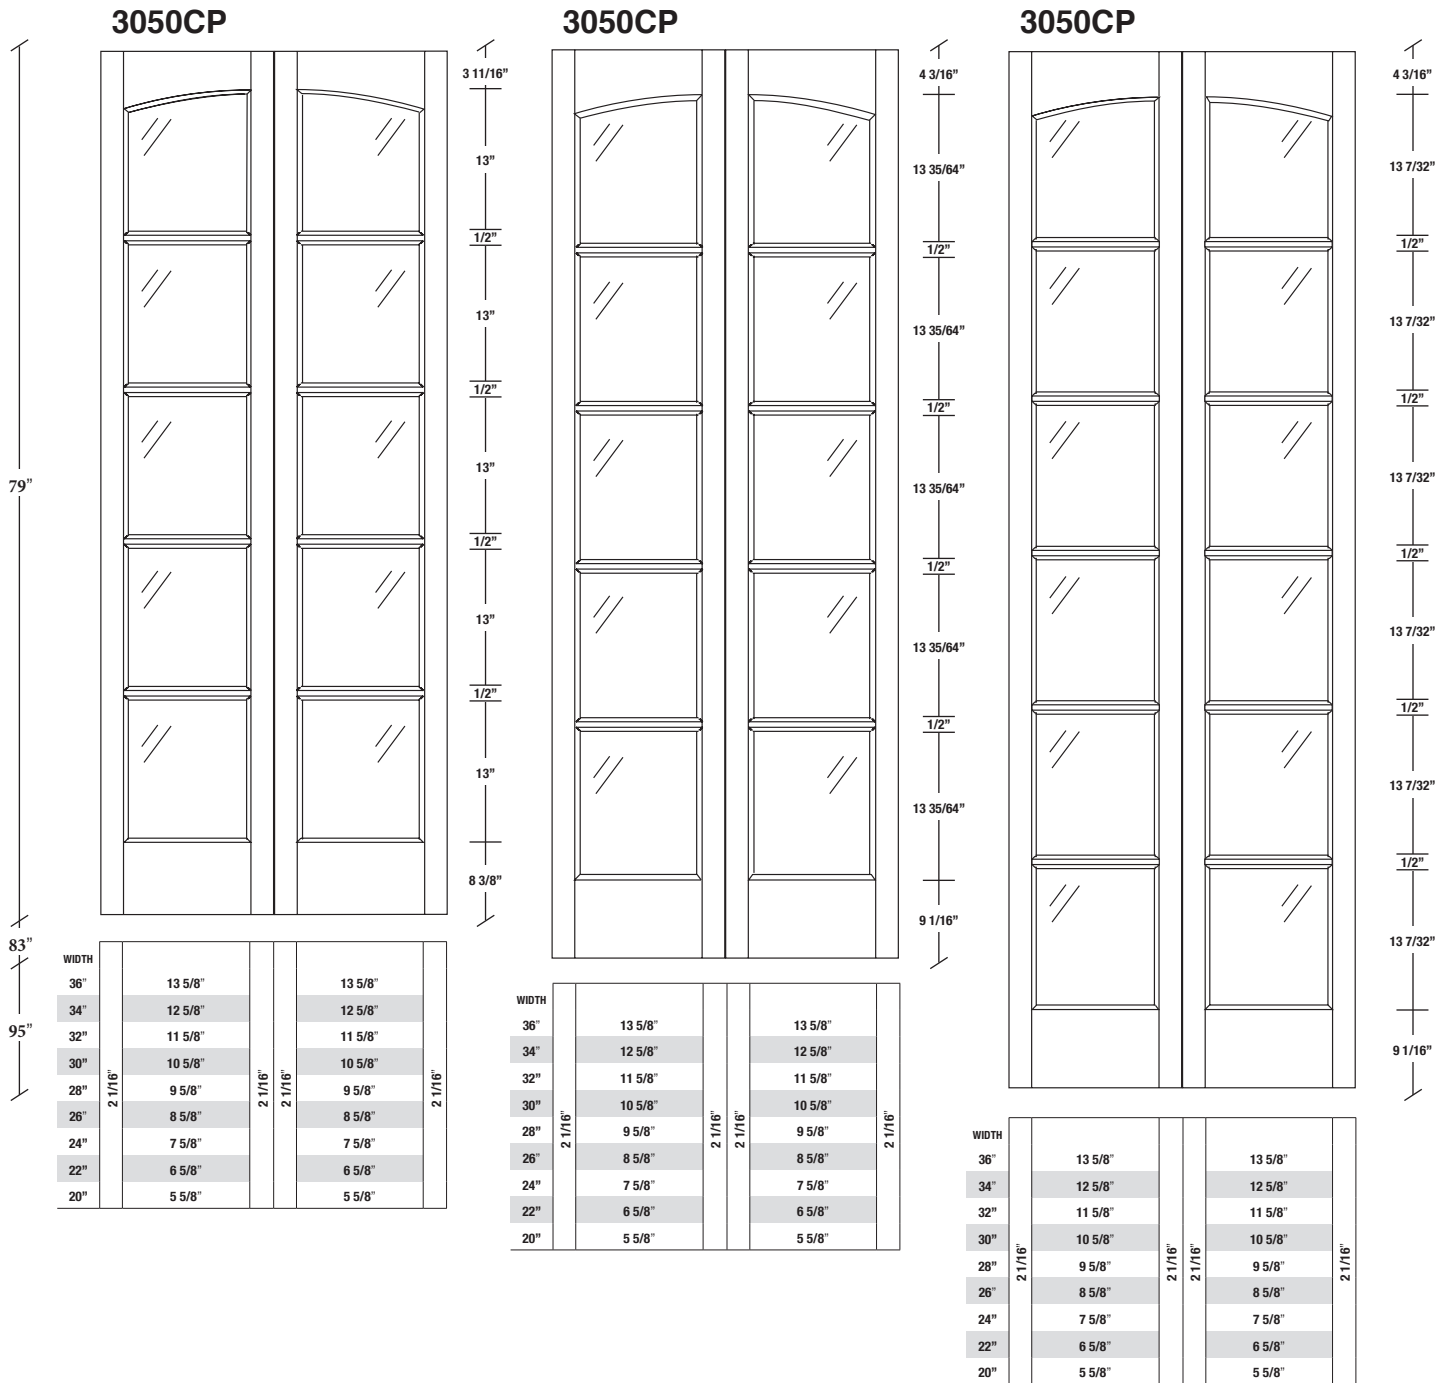

# Technical drawings 6/7 - 6/11 - 7/11

## Bifold French Door - U.S. specs

www.pbidoors.com

1 3/8" SIDERAIL

MUNTIN BAR