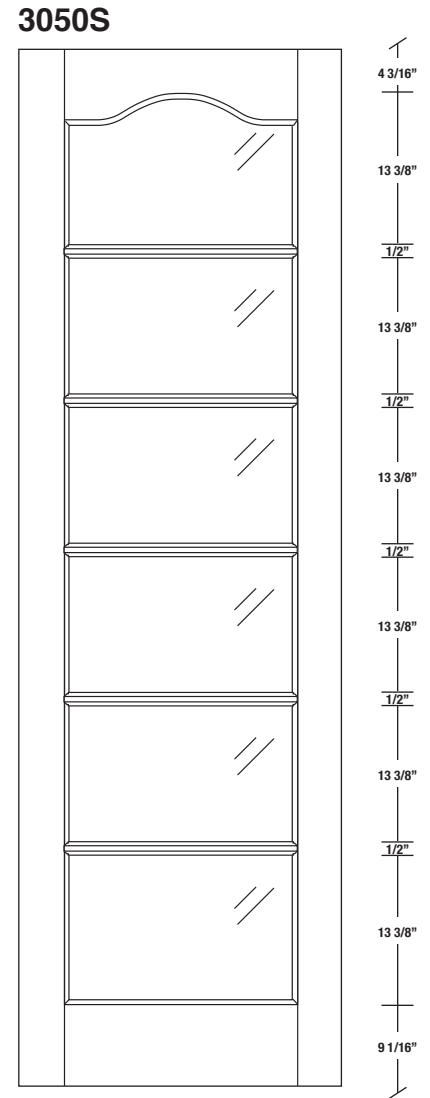

# Technical drawings 6/8 - 7/0 - 8/0

French Door - U.S. specs

www.pbidoors.com

WIDTH			
36"	4 3/16"	27 5/8"	4 3/16"
34"	4 3/16"	25 5/8"	4 3/16"
32"	4 3/16"	23 5/8"	4 3/16"
30"	4 3/16"	21 5/8"	4 3/16"
28"	4 3/16"	19 5/8"	4 3/16"
26"	4 3/16"	17 5/8"	4 3/16"
24"	4 3/16"	15 5/8"	4 3/16"

FOR SMALLER SIZES REFER TO MODEL #3050C P.213

WIDTH			
36"	4 3/16"	27 5/8"	4 3/16"
34"	4 3/16"	25 5/8"	4 3/16"
32"	4 3/16"	23 5/8"	4 3/16"
30"	4 3/16"	21 5/8"	4 3/16"
28"	4 3/16"	19 5/8"	4 3/16"
26"	4 3/16"	17 5/8"	4 3/16"
24"	4 3/16"	15 5/8"	4 3/16"