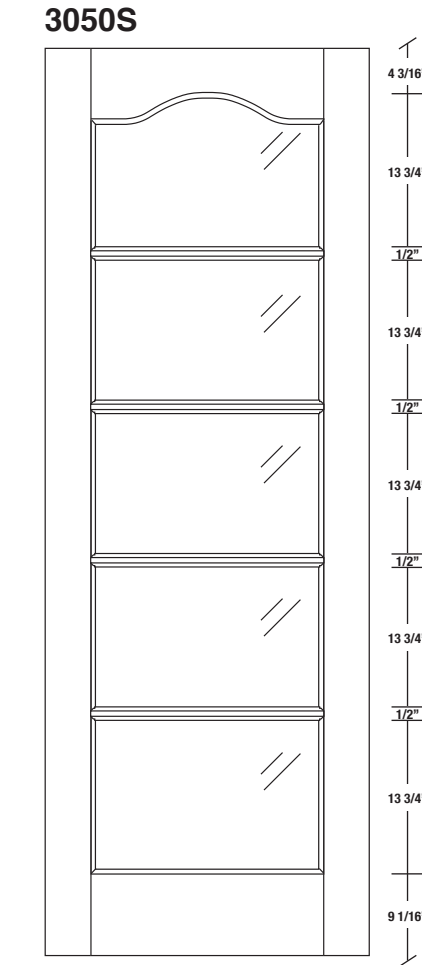

# Technical drawings 6/8 - 7/0 - 8/0

French Door - U.S. specs

www.pbidoors.com

WIDTH			
36"	4 3/16"	27 5/8"	4 3/16"
34"	4 3/16"	25 5/8"	4 3/16"
32"	4 3/16"	23 5/8"	4 3/16"
30"	4 3/16"	21 5/8"	4 3/16"
28"	4 3/16"	19 5/8"	4 3/16"
26"	4 3/16"	17 5/8"	4 3/16"
24"	4 3/16"	15 5/8"	4 3/16"

FOR SMALLER SIZES REFER TO MODEL #3050C P.213

WIDTH			
36"	4 3/16"	27 5/8"	4 3/16"
34"	4 3/16"	25 5/8"	4 3/16"
32"	4 3/16"	23 5/8"	4 3/16"
30"	4 3/16"	21 5/8"	4 3/16"
28"	4 3/16"	19 5/8"	4 3/16"
26"	4 3/16"	17 5/8"	4 3/16"
24"	4 3/16"	15 5/8"	4 3/16"