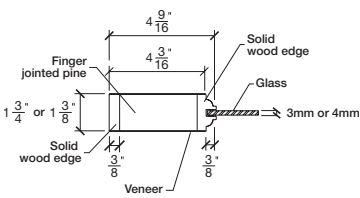

Technical drawings 6/8 - 7/0 - 8/0

French Door - U.S. specs

www.pbidoors.com

WIDTH			
36"	4 3/16"	27 5/8"	4 3/16"
34"	4 3/16"	25 5/8"	4 3/16"
32"	4 3/16"	23 5/8"	4 3/16"
30"	4 3/16"	21 5/8"	4 3/16"
28"	4 3/16"	19 5/8"	4 3/16"
26"	4 3/16"	17 5/8"	4 3/16"
24"	4 3/16"	15 5/8"	4 3/16"

FOR SMALLER SIZES REFER TO MODEL #3050C P.213

WIDTH			
36"	4 3/16"	27 5/8"	4 3/16"
34"	4 3/16"	25 5/8"	4 3/16"
32"	4 3/16"	23 5/8"	4 3/16"
30"	4 3/16"	21 5/8"	4 3/16"
28"	4 3/16"	19 5/8"	4 3/16"
26"	4 3/16"	17 5/8"	4 3/16"
24"	4 3/16"	15 5/8"	4 3/16"

FOR SMALLER SIZES REFER TO MODEL #3050C P.213

WIDTH			
36"	4 3/16"	27 5/8"	4 3/16"
34"	4 3/16"	25 5/8"	4 3/16"
32"	4 3/16"	23 5/8"	4 3/16"
30"	4 3/16"	21 5/8"	4 3/16"
28"	4 3/16"	19 5/8"	4 3/16"
26"	4 3/16"	17 5/8"	4 3/16"
24"	4 3/16"	15 5/8"	4 3/16"

FOR SMALLER SIZES REFER TO MODEL #3050C P.213

SIDERAIL