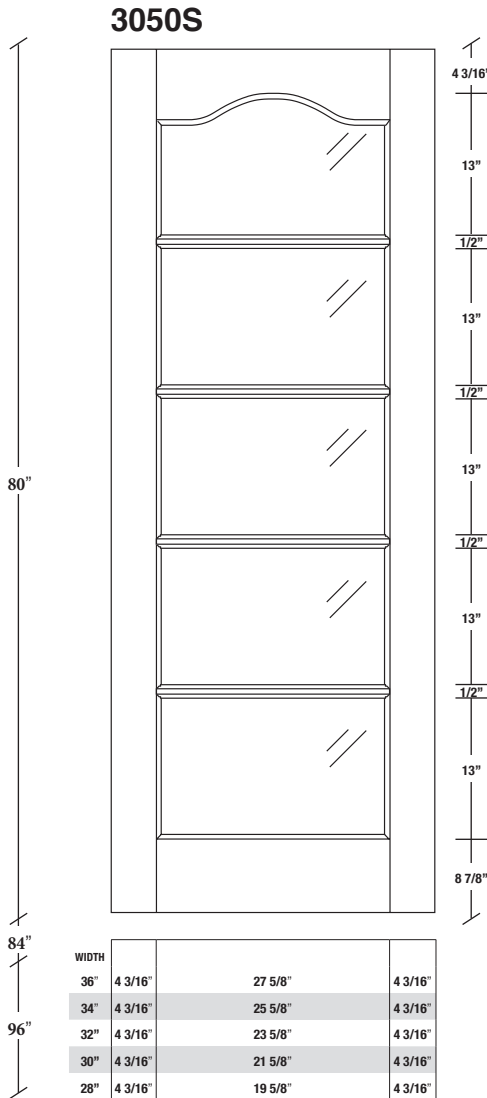

# Technical drawings 6/8 - 7/0 - 8/0

French Door - U.S. specs

www.pbidoors.com

WIDTH			
36"	4 3/16"	27 5/8"	4 3/16"
34"	4 3/16"	25 5/8"	4 3/16"
32"	4 3/16"	23 5/8"	4 3/16"
30"	4 3/16"	21 5/8"	4 3/16"
28"	4 3/16"	19 5/8"	4 3/16"
26"	4 3/16"	17 5/8"	4 3/16"
24"	4 3/16"	15 5/8"	4 3/16"

FOR SMALLER SIZES REFER TO MODEL #3050C P.213

WIDTH			
36"	4 3/16"	27 5/8"	4 3/16"
34"	4 3/16"	25 5/8"	4 3/16"
32"	4 3/16"	23 5/8"	4 3/16"
30"	4 3/16"	21 5/8"	4 3/16"
28"	4 3/16"	19 5/8"	4 3/16"
26"	4 3/16"	17 5/8"	4 3/16"
24"	4 3/16"	15 5/8"	4 3/16"

FOR SMALLER SIZES REFER TO MODEL #3050C P.213

SIDERAIL

MUNTIN BAR