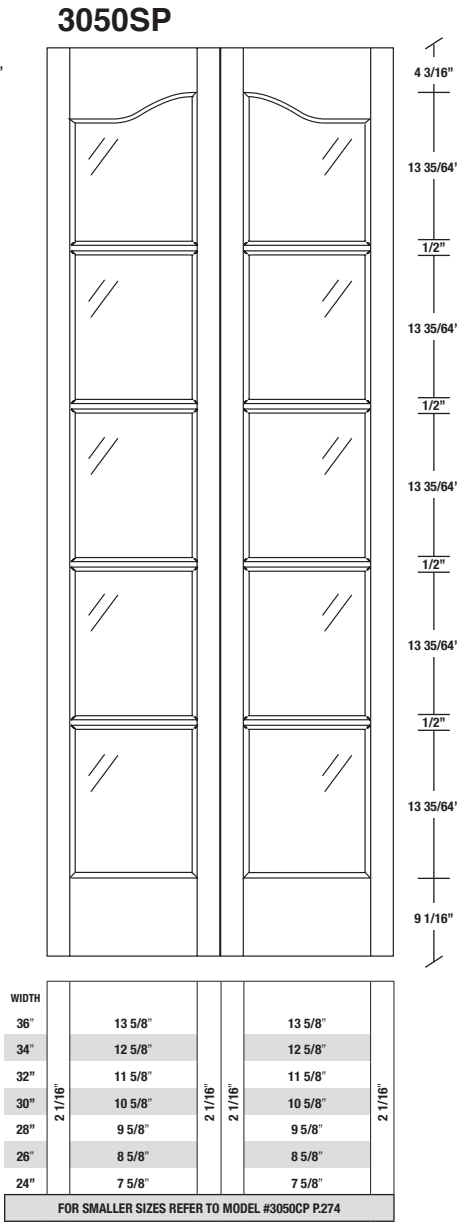

Technical drawings 6/7 - 6/11 - 7/11

Bifold French Door - U.S. specs

www.pbidoors.com

1 3/8" SIDERAIL

MUNTIN BAR