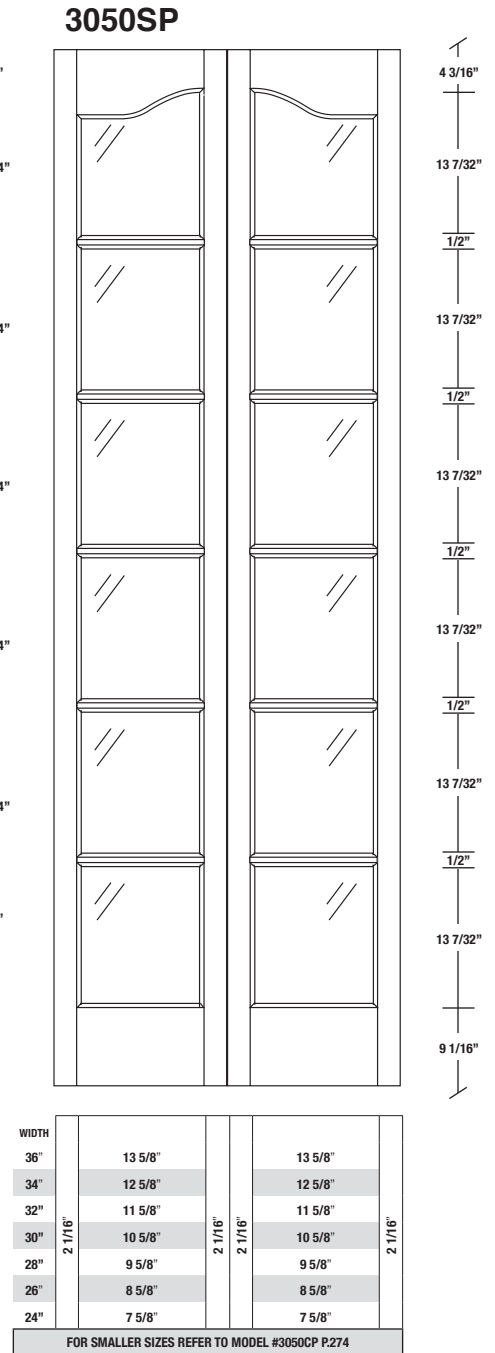

Technical drawings 6/7 - 6/11 - 7/11

Bifold French Door - U.S. specs

www.pbidoors.com

1 3/8" SIDERAIL

MUNTIN BAR