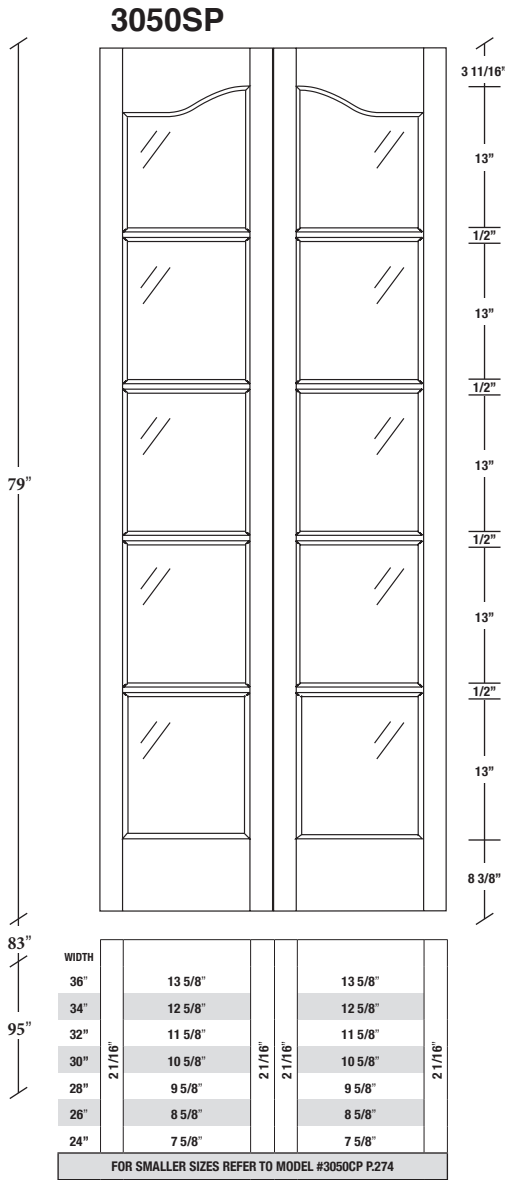

Technical drawings 6/7 - 6/11 - 7/11

Bifold French Door - U.S. specs

www.pbidoors.com

1 3/8" SIDERAIL

MUNTIN BAR