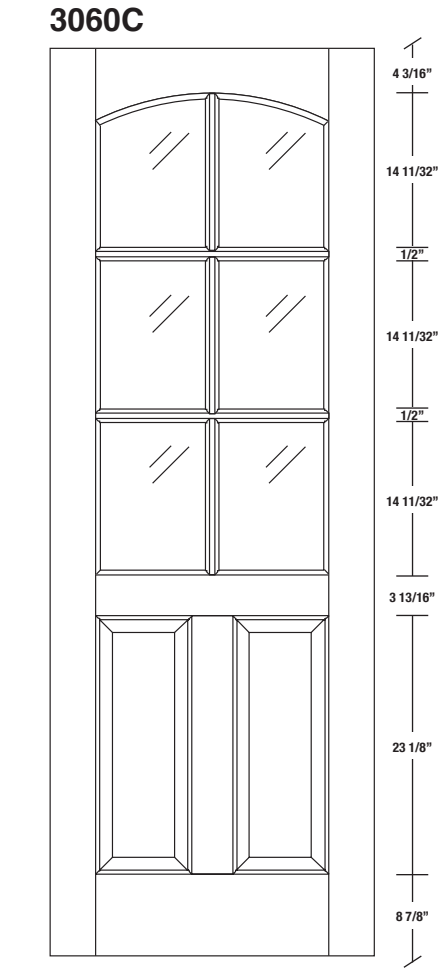

Technical drawings 6/8 - 7/0 - 8/0

French Door - U.S. specs

www.pbidoors.com

WIDTH	36"	34"	32"	30"	28"	26"	24"
4 3/16"	27 5/8"	25 5/8"	23 5/8"	21 5/8"	19 5/8"	17 5/8"	15 5/8"
4 3/16"	4 3/16"	4 3/16"	4 3/16"	4 3/16"	4 3/16"	4 3/16"	4 3/16"

FOR SMALLER SIZES REFER TO MODEL #3037C P.199

WIDTH	36"	34"	32"	30"	28"	26"	24"
4 3/16"	27 5/8"	25 5/8"	23 5/8"	21 5/8"	19 5/8"	17 5/8"	15 5/8"
4 3/16"	4 3/16"	4 3/16"	4 3/16"	4 3/16"	4 3/16"	4 3/16"	4 3/16"

FOR SMALLER SIZES REFER TO MODEL #3037C P.199

SIDERAIL

MUNTIN BAR

SIDERAIL

5/8" PANEL

* Wood veneer on stain grade doors only

février 2018 (revision 01)