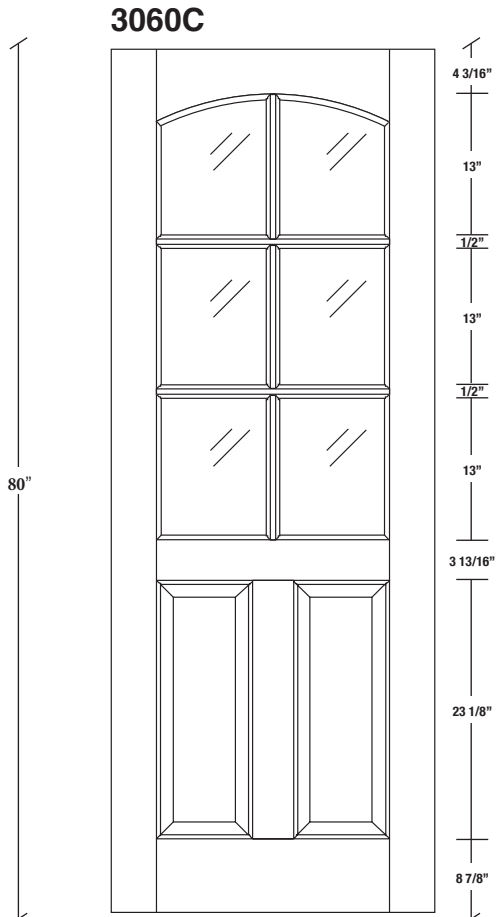

Technical drawings 6/8 - 7/0 - 8/0

French Door - U.S. specs

www.pbidoors.com

WIDTH	36"	34"	32"	30"	28"	26"	24"
4 3/16"	27 5/8"	25 5/8"	23 5/8"	21 5/8"	19 5/8"	17 5/8"	15 5/8"
4 3/16"	4 3/16"	4 3/16"	4 3/16"	4 3/16"	4 3/16"	4 3/16"	4 3/16"

FOR SMALLER SIZES REFER TO MODEL #3037C P.199

WIDTH	36"	34"	32"	30"	28"	26"	24"
4 3/16"	27 5/8"	25 5/8"	23 5/8"	21 5/8"	19 5/8"	17 5/8"	15 5/8"
4 3/16"	4 3/16"	4 3/16"	4 3/16"	4 3/16"	4 3/16"	4 3/16"	4 3/16"

FOR SMALLER SIZES REFER TO MODEL #3037C P.199

SIDERAIL

MUNTIN BAR

SIDERAIL

5/8" PANEL

* Wood veneer on stain grade doors only

février 2018 (revision 01)