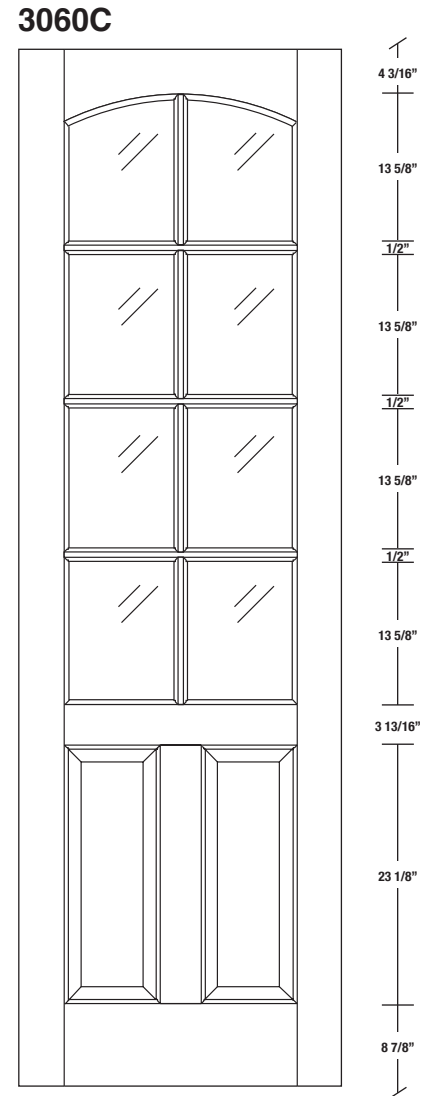

Technical drawings 6/8 - 7/0 - 8/0

French Door - U.S. specs

www.pbidoors.com

WIDTH	36"	34"	32"	30"	28"	26"	24"
4 3/16"	27 5/8"	25 5/8"	23 5/8"	21 5/8"	19 5/8"	17 5/8"	15 5/8"
4 3/16"	4 3/16"	4 3/16"	4 3/16"	4 3/16"	4 3/16"	4 3/16"	4 3/16"

FOR SMALLER SIZES REFER TO MODEL #3037C P.199

WIDTH	36"	34"	32"	30"	28"	26"	24"
4 3/16"	27 5/8"	25 5/8"	23 5/8"	21 5/8"	19 5/8"	17 5/8"	15 5/8"
4 3/16"	4 3/16"	4 3/16"	4 3/16"	4 3/16"	4 3/16"	4 3/16"	4 3/16"

FOR SMALLER SIZES REFER TO MODEL #3037C P.199

SIDERAIL

MUNTIN BAR

SIDERAIL

5/8" PANEL

* Wood veneer on stain grade doors only

février 2018 (revision 01)