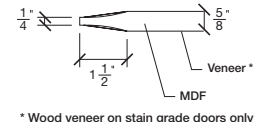

FOR SMALLER SIZES REFER TO MODEL #3037C P.199

WIDTH	36"	34"	32"	30"	28"	26"	24"
4 3/16"	27 5/8"	25 5/8"	23 5/8"	21 5/8"	19 5/8"	17 5/8"	15 5/8"
4 3/16"	4 3/16"	4 3/16"	4 3/16"	4 3/16"	4 3/16"	4 3/16"	4 3/16"

FOR SMALLER SIZES REFER TO MODEL #3037C P.199

SIDERAIL

MUNTIN BAR

SIDERAIL

5/8" PANEL

* Wood veneer on stain grade doors only

février 2018 (revision 01)