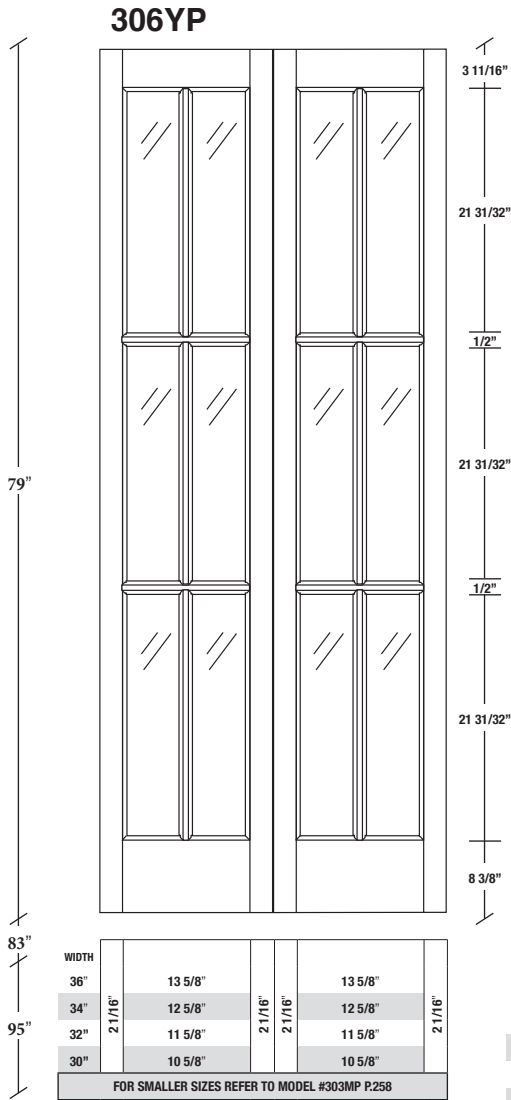

Technical drawings 6/7 - 6/11 - 7/11

Bifold French Door - U.S. specs

www.pbidoors.com

1 3/8" **SIDERAIL**

MUNTIN BAR