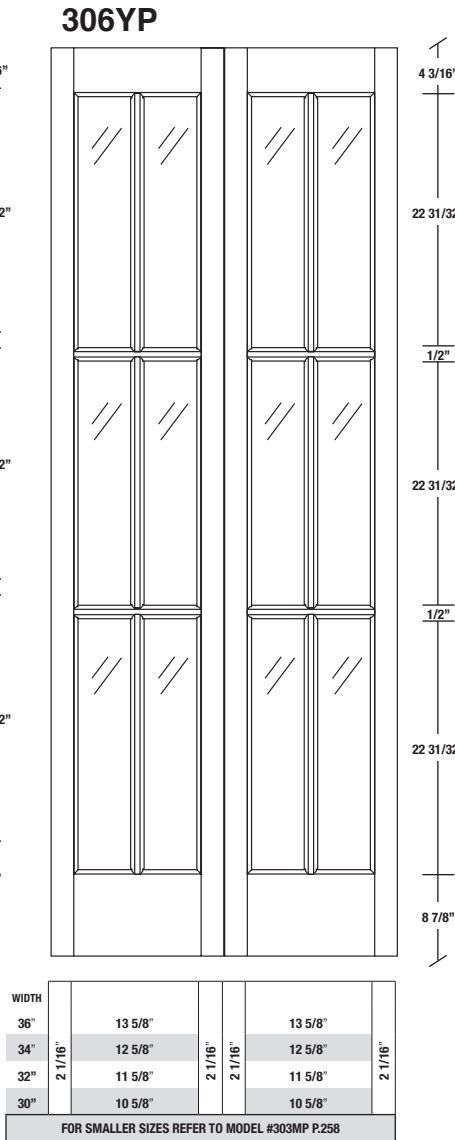

Technical drawings 6/7 - 6/11 - 7/11

Bifold French Door - U.S. specs

www.pbidoors.com

1 3/8" **SIDERAIL**

MUNTIN BAR