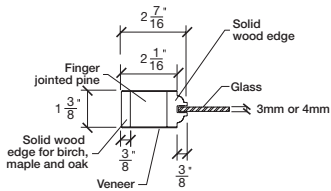

Technical drawings 6/7 - 6/11 - 7/11

Bifold French Door - U.S. specs

www.pbidoors.com

1 3/8" **SIDERAIL**

MUNTIN BAR