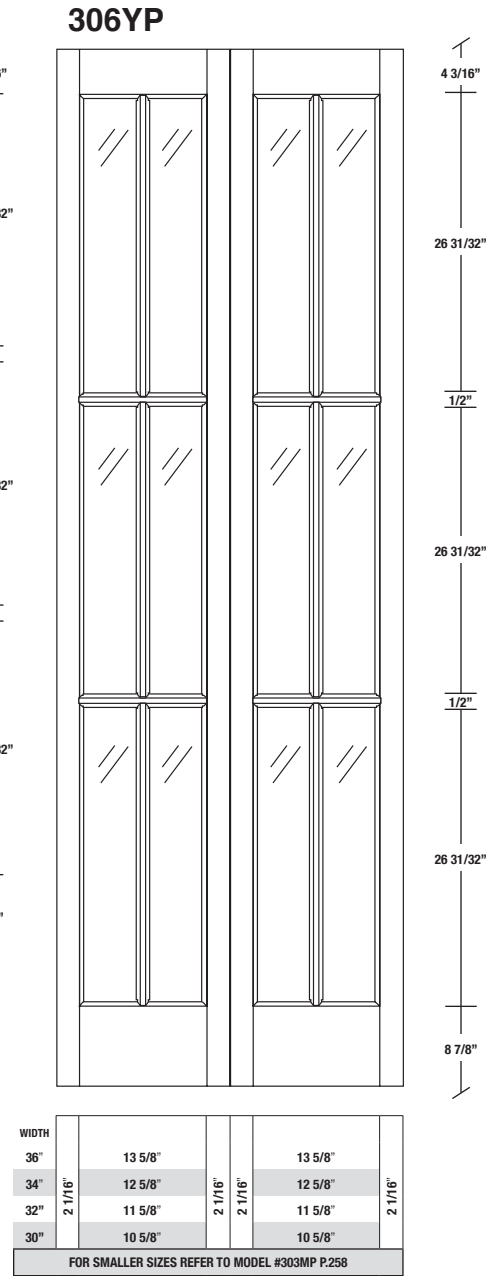

Technical drawings 6/7 - 6/11 - 7/11

Bifold French Door - U.S. specs

www.pbidoors.com

1 3/8" **SIDERAIL**

MUNTIN BAR