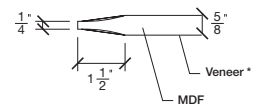

FOR SMALLER SIZES REFER TO MODEL #3040C P.208

WIDTH			
36"	4 3/16"	27 5/8"	4 3/16"
34"	4 3/16"	25 5/8"	4 3/16"
32"	4 3/16"	23 5/8"	4 3/16"
30"	4 3/16"	21 5/8"	4 3/16"
28"	4 3/16"	19 5/8"	4 3/16"
26"	4 3/16"	17 5/8"	4 3/16"
24"	4 3/16"	15 5/8"	4 3/16"
22"	4 3/16"	13 5/8"	4 3/16"
20"	4 3/16"	11 5/8"	4 3/16"

FOR SMALLER SIZES REFER TO MODEL #3040C P.208

SIDERAIL

MUNTIN BAR

SIDERAIL

5/8" PANEL

* Wood veneer on stain grade doors only

février 2018 (revision 01)