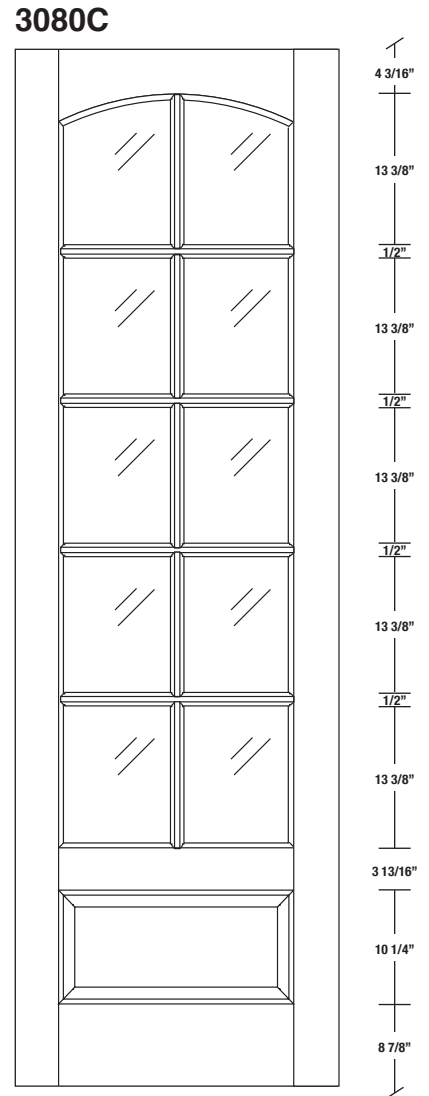

Technical drawings 6/8 - 7/0 - 8/0

French Door - U.S. specs

www.pbidoors.com

WIDTH			
36"	4 3/16"	27 5/8"	4 3/16"
34"	4 3/16"	25 5/8"	4 3/16"
32"	4 3/16"	23 5/8"	4 3/16"
30"	4 3/16"	21 5/8"	4 3/16"
28"	4 3/16"	19 5/8"	4 3/16"
26"	4 3/16"	17 5/8"	4 3/16"
24"	4 3/16"	15 5/8"	4 3/16"
22"	4 3/16"	13 5/8"	4 3/16"
20"	4 3/16"	11 5/8"	4 3/16"

FOR SMALLER SIZES REFER TO MODEL #3040C P.208

WIDTH			
36"	4 3/16"	27 5/8"	4 3/16"
34"	4 3/16"	25 5/8"	4 3/16"
32"	4 3/16"	23 5/8"	4 3/16"
30"	4 3/16"	21 5/8"	4 3/16"
28"	4 3/16"	19 5/8"	4 3/16"
26"	4 3/16"	17 5/8"	4 3/16"
24"	4 3/16"	15 5/8"	4 3/16"
22"	4 3/16"	13 5/8"	4 3/16"
20"	4 3/16"	11 5/8"	4 3/16"

FOR SMALLER SIZES REFER TO MODEL #3040C P.208

SIDERAIL

MUNTIN BAR

SIDERAIL

5/8" PANEL

* Wood veneer on stain grade doors only

février 2018 (revision 01)