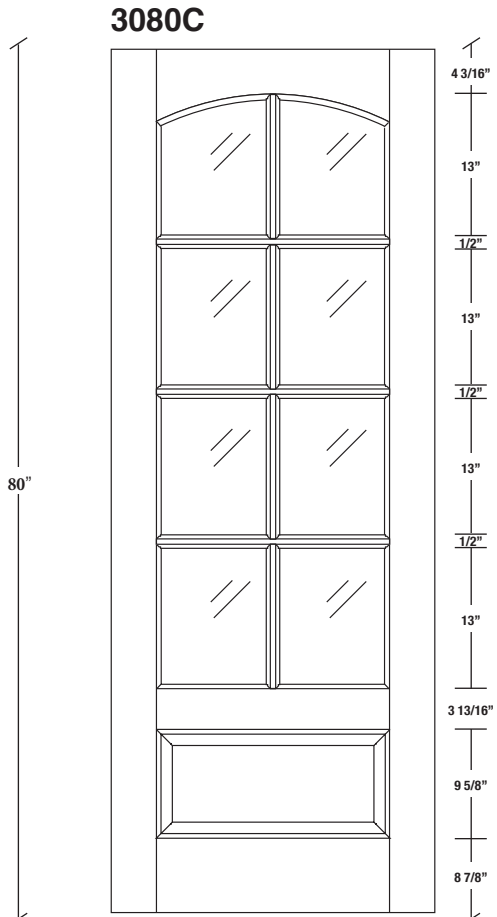

Technical drawings 6/8 - 7/0 - 8/0

French Door - U.S. specs

www.pbidoors.com

WIDTH			
36"	4 3/16"	27 5/8"	4 3/16"
34"	4 3/16"	25 5/8"	4 3/16"
32"	4 3/16"	23 5/8"	4 3/16"
30"	4 3/16"	21 5/8"	4 3/16"
28"	4 3/16"	19 5/8"	4 3/16"
26"	4 3/16"	17 5/8"	4 3/16"
24"	4 3/16"	15 5/8"	4 3/16"
22"	4 3/16"	13 5/8"	4 3/16"
20"	4 3/16"	11 5/8"	4 3/16"

FOR SMALLER SIZES REFER TO MODEL #3040C P.208

WIDTH			
36"	4 3/16"	27 5/8"	4 3/16"
34"	4 3/16"	25 5/8"	4 3/16"
32"	4 3/16"	23 5/8"	4 3/16"
30"	4 3/16"	21 5/8"	4 3/16"
28"	4 3/16"	19 5/8"	4 3/16"
26"	4 3/16"	17 5/8"	4 3/16"
24"	4 3/16"	15 5/8"	4 3/16"
22"	4 3/16"	13 5/8"	4 3/16"
20"	4 3/16"	11 5/8"	4 3/16"

FOR SMALLER SIZES REFER TO MODEL #3040C P.208

SIDERAIL

MUNTIN BAR

SIDERAIL

5/8" PANEL

* Wood veneer on stain grade doors only

février 2018 (revision 01)