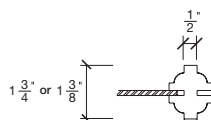

Technical drawings 6/8 - 7/0 - 8/0

French Door - U.S. specs

www.pbidoors.com

WIDTH			
36"	4 3/16"	27 5/8"	4 3/16"
34"	4 3/16"	25 5/8"	4 3/16"
32"	4 3/16"	23 5/8"	4 3/16"
30"	4 3/16"	21 5/8"	4 3/16"
28"	4 3/16"	19 5/8"	4 3/16"
26"	4 3/16"	17 5/8"	4 3/16"
24"	4 3/16"	15 5/8"	4 3/16"
22"	4 3/16"	13 5/8"	4 3/16"
20"	4 3/16"	11 5/8"	4 3/16"

FOR SMALLER SIZES REFER TO MODEL #3040C P.208

WIDTH			
36"	4 3/16"	27 5/8"	4 3/16"
34"	4 3/16"	25 5/8"	4 3/16"
32"	4 3/16"	23 5/8"	4 3/16"
30"	4 3/16"	21 5/8"	4 3/16"
28"	4 3/16"	19 5/8"	4 3/16"
26"	4 3/16"	17 5/8"	4 3/16"
24"	4 3/16"	15 5/8"	4 3/16"
22"	4 3/16"	13 5/8"	4 3/16"
20"	4 3/16"	11 5/8"	4 3/16"

FOR SMALLER SIZES REFER TO MODEL #3040C P.208

WIDTH			
36"	4 3/16"	27 5/8"	4 3/16"
34"	4 3/16"	25 5/8"	4 3/16"
32"	4 3/16"	23 5/8"	4 3/16"
30"	4 3/16"	21 5/8"	4 3/16"
28"	4 3/16"	19 5/8"	4 3/16"
26"	4 3/16"	17 5/8"	4 3/16"
24"	4 3/16"	15 5/8"	4 3/16"
22"	4 3/16"	13 5/8"	4 3/16"
20"	4 3/16"	11 5/8"	4 3/16"

FOR SMALLER SIZES REFER TO MODEL #3040C P.208

MUNTIN BAR

* Wood veneer on stain grade doors only

février 2018 (revision 01)