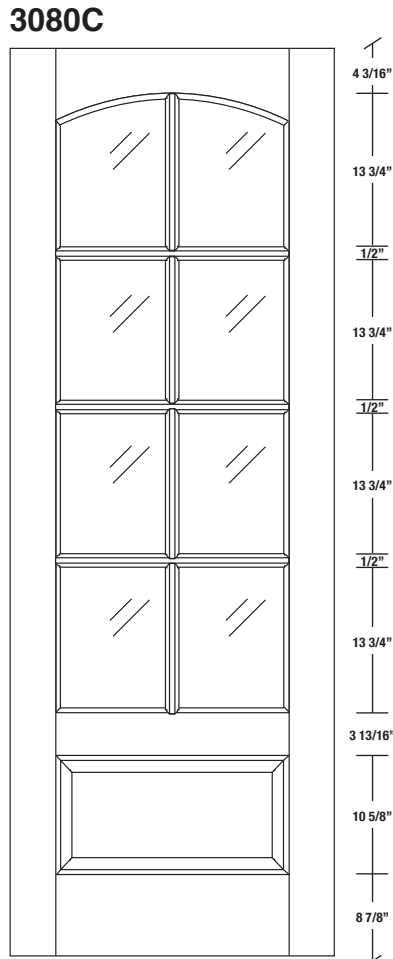

Technical drawings 6/8 - 7/0 - 8/0

French Door - U.S. specs

www.pbidoors.com

WIDTH			
36"	4 3/16"	27 5/8"	4 3/16"
34"	4 3/16"	25 5/8"	4 3/16"
32"	4 3/16"	23 5/8"	4 3/16"
30"	4 3/16"	21 5/8"	4 3/16"
28"	4 3/16"	19 5/8"	4 3/16"
26"	4 3/16"	17 5/8"	4 3/16"
24"	4 3/16"	15 5/8"	4 3/16"
22"	4 3/16"	13 5/8"	4 3/16"
20"	4 3/16"	11 5/8"	4 3/16"

FOR SMALLER SIZES REFER TO MODEL #3040C P.208

WIDTH			
36"	4 3/16"	27 5/8"	4 3/16"
34"	4 3/16"	25 5/8"	4 3/16"
32"	4 3/16"	23 5/8"	4 3/16"
30"	4 3/16"	21 5/8"	4 3/16"
28"	4 3/16"	19 5/8"	4 3/16"
26"	4 3/16"	17 5/8"	4 3/16"
24"	4 3/16"	15 5/8"	4 3/16"
22"	4 3/16"	13 5/8"	4 3/16"
20"	4 3/16"	11 5/8"	4 3/16"

FOR SMALLER SIZES REFER TO MODEL #3040C P.208

SIDERAIL

MUNTIN BAR

SIDERAIL

5/8" PANEL

* Wood veneer on stain grade doors only

février 2018 (revision 01)