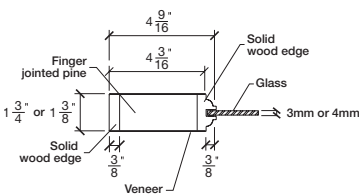

Technical drawings 6/8 - 7/0 - 8/0

French Door - U.S. specs

www.pbidoors.com

WIDTH			
36"	4 3/16"	27 5/8"	4 3/16"
34"	4 3/16"	25 5/8"	4 3/16"
32"	4 3/16"	23 5/8"	4 3/16"
30"	4 3/16"	21 5/8"	4 3/16"
28"	4 3/16"	19 5/8"	4 3/16"
26"	4 3/16"	17 5/8"	4 3/16"
24"	4 3/16"	15 5/8"	4 3/16"
22"	4 3/16"	13 5/8"	4 3/16"
20"	4 3/16"	11 5/8"	4 3/16"

FOR SMALLER SIZES REFER TO MODEL #3040C P.208

WIDTH			
36"	4 3/16"	27 5/8"	4 3/16"
34"	4 3/16"	25 5/8"	4 3/16"
32"	4 3/16"	23 5/8"	4 3/16"
30"	4 3/16"	21 5/8"	4 3/16"
28"	4 3/16"	19 5/8"	4 3/16"
26"	4 3/16"	17 5/8"	4 3/16"
24"	4 3/16"	15 5/8"	4 3/16"
22"	4 3/16"	13 5/8"	4 3/16"
20"	4 3/16"	11 5/8"	4 3/16"

FOR SMALLER SIZES REFER TO MODEL #3040C P.208

SIDERAIL

MUNTIN BAR

SIDERAIL

5/8" PANEL

* Wood veneer on stain grade doors only

février 2018 (revision 01)