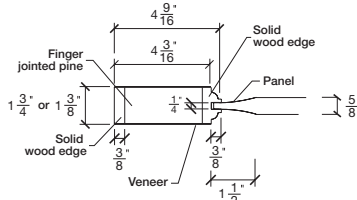

FOR SMALLER SIZES REFER TO MODEL #3040C P.208

WIDTH			
36"	4 3/16"	27 5/8"	4 3/16"
34"	4 3/16"	25 5/8"	4 3/16"
32"	4 3/16"	23 5/8"	4 3/16"
30"	4 3/16"	21 5/8"	4 3/16"
28"	4 3/16"	19 5/8"	4 3/16"
26"	4 3/16"	17 5/8"	4 3/16"
24"	4 3/16"	15 5/8"	4 3/16"
22"	4 3/16"	13 5/8"	4 3/16"
20"	4 3/16"	11 5/8"	4 3/16"

FOR SMALLER SIZES REFER TO MODEL #3040C P.208

SIDERAIL

MUNTIN BAR

SIDERAIL

5/8" PANEL

* Wood veneer on stain grade doors only

février 2018 (revision 01)