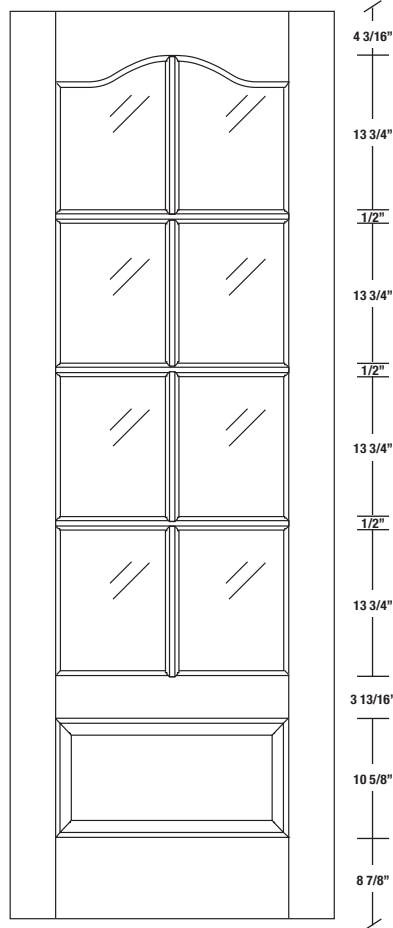

Technical drawings 6/8 - 7/0 - 8/0

French Door - U.S. specs

www.pbidoors.com

3080S

WIDTH			
36"	4 3/16"	27 5/8"	4 3/16"
34"	4 3/16"	25 5/8"	4 3/16"
32"	4 3/16"	23 5/8"	4 3/16"
30"	4 3/16"	21 5/8"	4 3/16"
28"	4 3/16"	19 5/8"	4 3/16"
26"	4 3/16"	17 5/8"	4 3/16"
24"	4 3/16"	15 5/8"	4 3/16"

FOR SMALLER SIZES REFER TO MODEL #3040C P.208

3080S

WIDTH			
36"	4 3/16"	27 5/8"	4 3/16"
34"	4 3/16"	25 5/8"	4 3/16"
32"	4 3/16"	23 5/8"	4 3/16"
30"	4 3/16"	21 5/8"	4 3/16"
28"	4 3/16"	19 5/8"	4 3/16"
26"	4 3/16"	17 5/8"	4 3/16"
24"	4 3/16"	15 5/8"	4 3/16"

FOR SMALLER SIZES REFER TO MODEL #3040C P.208

SIDERAIL

MUNTIN BAR

SIDERAIL

5/8" PANEL

* Wood veneer on stain grade doors only

février 2018 (revision 01)