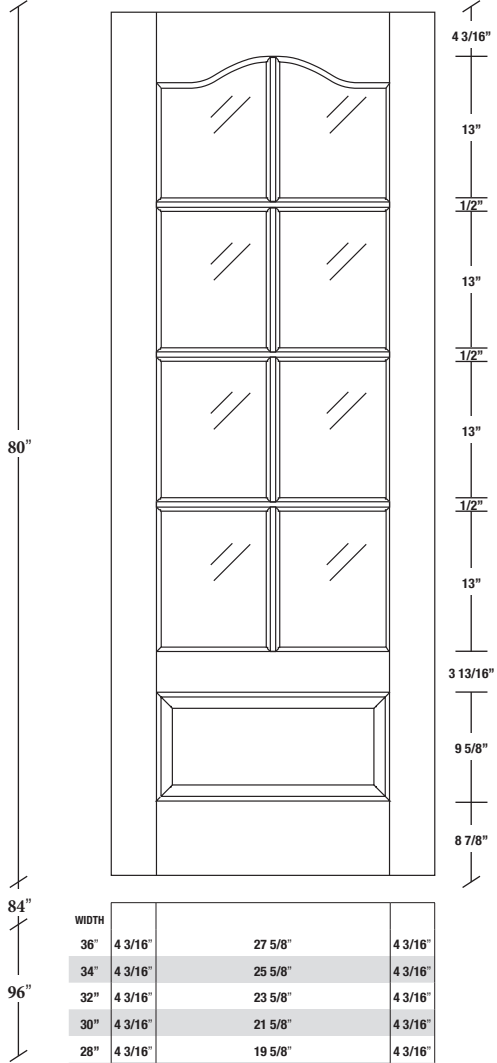

Technical drawings 6/8 - 7/0 - 8/0

French Door - U.S. specs

www.pbidoors.com

3080S

WIDTH			
36"	4 3/16"	27 5/8"	4 3/16"
34"	4 3/16"	25 5/8"	4 3/16"
32"	4 3/16"	23 5/8"	4 3/16"
30"	4 3/16"	21 5/8"	4 3/16"
28"	4 3/16"	19 5/8"	4 3/16"
26"	4 3/16"	17 5/8"	4 3/16"
24"	4 3/16"	15 5/8"	4 3/16"

FOR SMALLER SIZES REFER TO MODEL #3040C P.208

3080S

WIDTH			
36"	4 3/16"	27 5/8"	4 3/16"
34"	4 3/16"	25 5/8"	4 3/16"
32"	4 3/16"	23 5/8"	4 3/16"
30"	4 3/16"	21 5/8"	4 3/16"
28"	4 3/16"	19 5/8"	4 3/16"
26"	4 3/16"	17 5/8"	4 3/16"
24"	4 3/16"	15 5/8"	4 3/16"

FOR SMALLER SIZES REFER TO MODEL #3040C P.208

SIDERAIL

MUNTIN BAR

SIDERAIL

5/8" PANEL

* Wood veneer on stain grade doors only

février 2018 (revision 01)