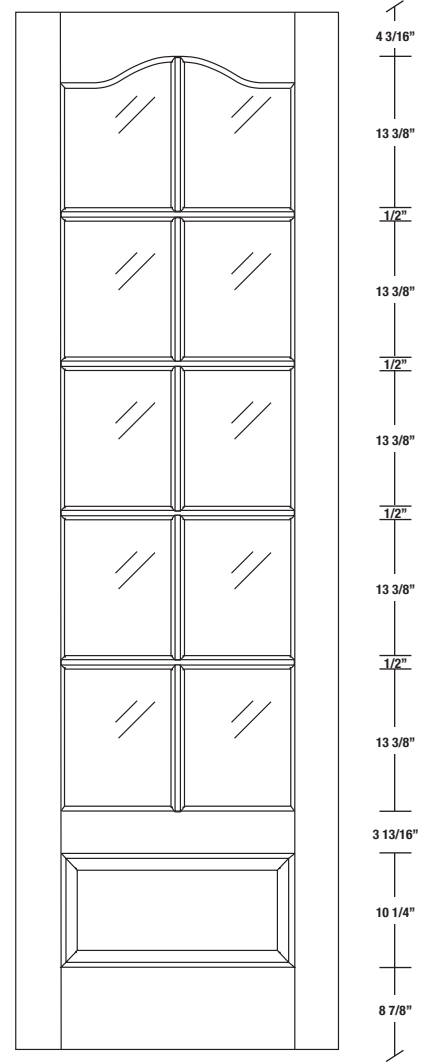

Technical drawings 6/8 - 7/0 - 8/0

French Door - U.S. specs

www.pbidoors.com

3080S

WIDTH			
36"	4 3/16"	27 5/8"	4 3/16"
34"	4 3/16"	25 5/8"	4 3/16"
32"	4 3/16"	23 5/8"	4 3/16"
30"	4 3/16"	21 5/8"	4 3/16"
28"	4 3/16"	19 5/8"	4 3/16"
26"	4 3/16"	17 5/8"	4 3/16"
24"	4 3/16"	15 5/8"	4 3/16"

FOR SMALLER SIZES REFER TO MODEL #3040C P.208

3080S

WIDTH			
36"	4 3/16"	27 5/8"	4 3/16"
34"	4 3/16"	25 5/8"	4 3/16"
32"	4 3/16"	23 5/8"	4 3/16"
30"	4 3/16"	21 5/8"	4 3/16"
28"	4 3/16"	19 5/8"	4 3/16"
26"	4 3/16"	17 5/8"	4 3/16"
24"	4 3/16"	15 5/8"	4 3/16"

FOR SMALLER SIZES REFER TO MODEL #3040C P.208

SIDERAIL

MUNTIN BAR

SIDERAIL

5/8" PANEL

* Wood veneer on stain grade doors only

février 2018 (revision 01)