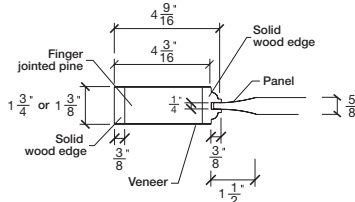

Technical drawings 6/8 - 7/0 - 8/0

French Door - U.S. specs

www.pbidoors.com

WIDTH			
36"	4 3/16"	27 5/8"	4 3/16"
34"	4 3/16"	25 5/8"	4 3/16"
32"	4 3/16"	23 5/8"	4 3/16"
30"	4 3/16"	21 5/8"	4 3/16"
28"	4 3/16"	19 5/8"	4 3/16"
26"	4 3/16"	17 5/8"	4 3/16"
24"	4 3/16"	15 5/8"	4 3/16"

FOR SMALLER SIZES REFER TO MODEL #3040C P.208

WIDTH			
36"	4 3/16"	27 5/8"	4 3/16"
34"	4 3/16"	25 5/8"	4 3/16"
32"	4 3/16"	23 5/8"	4 3/16"
30"	4 3/16"	21 5/8"	4 3/16"
28"	4 3/16"	19 5/8"	4 3/16"
26"	4 3/16"	17 5/8"	4 3/16"
24"	4 3/16"	15 5/8"	4 3/16"

FOR SMALLER SIZES REFER TO MODEL #3040C P.208

WIDTH			
36"	4 3/16"	27 5/8"	4 3/16"
34"	4 3/16"	25 5/8"	4 3/16"
32"	4 3/16"	23 5/8"	4 3/16"
30"	4 3/16"	21 5/8"	4 3/16"
28"	4 3/16"	19 5/8"	4 3/16"
26"	4 3/16"	17 5/8"	4 3/16"
24"	4 3/16"	15 5/8"	4 3/16"

FOR SMALLER SIZES REFER TO MODEL #3040C P.208

SIDERAIL

* Wood veneer on stain grade doors only

février 2018 (revision 01)