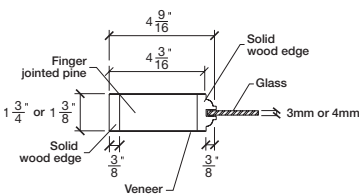

Technical drawings 6/8 - 7/0 - 8/0

French Door - U.S. specs

www.pbidoors.com

3080S

WIDTH			
36"	4 3/16"	27 5/8"	4 3/16"
34"	4 3/16"	25 5/8"	4 3/16"
32"	4 3/16"	23 5/8"	4 3/16"
30"	4 3/16"	21 5/8"	4 3/16"
28"	4 3/16"	19 5/8"	4 3/16"
26"	4 3/16"	17 5/8"	4 3/16"
24"	4 3/16"	15 5/8"	4 3/16"

FOR SMALLER SIZES REFER TO MODEL #3040C P.208

3080S

WIDTH			
36"	4 3/16"	27 5/8"	4 3/16"
34"	4 3/16"	25 5/8"	4 3/16"
32"	4 3/16"	23 5/8"	4 3/16"
30"	4 3/16"	21 5/8"	4 3/16"
28"	4 3/16"	19 5/8"	4 3/16"
26"	4 3/16"	17 5/8"	4 3/16"
24"	4 3/16"	15 5/8"	4 3/16"

FOR SMALLER SIZES REFER TO MODEL #3040C P.208

SIDERAIL

MUNTIN BAR

SIDERAIL

5/8" PANEL

* Wood veneer on stain grade doors only

février 2018 (revision 01)