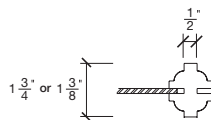

Technical drawings 6/8 - 7/0 - 8/0

French Door - U.S. specs

www.pbidoors.com

WIDTH			
36"	4 3/16"	27 5/8"	4 3/16"
34"	4 3/16"	25 5/8"	4 3/16"
32"	4 3/16"	23 5/8"	4 3/16"
30"	4 3/16"	21 5/8"	4 3/16"
28"	4 3/16"	19 5/8"	4 3/16"
26"	4 3/16"	17 5/8"	4 3/16"
24"	4 3/16"	15 5/8"	4 3/16"

FOR SMALLER SIZES REFER TO MODEL #3040C P.208

WIDTH			
36"	4 3/16"	27 5/8"	4 3/16"
34"	4 3/16"	25 5/8"	4 3/16"
32"	4 3/16"	23 5/8"	4 3/16"
30"	4 3/16"	21 5/8"	4 3/16"
28"	4 3/16"	19 5/8"	4 3/16"
26"	4 3/16"	17 5/8"	4 3/16"
24"	4 3/16"	15 5/8"	4 3/16"

FOR SMALLER SIZES REFER TO MODEL #3040C P.208

WIDTH			
36"	4 3/16"	27 5/8"	4 3/16"
34"	4 3/16"	25 5/8"	4 3/16"
32"	4 3/16"	23 5/8"	4 3/16"
30"	4 3/16"	21 5/8"	4 3/16"
28"	4 3/16"	19 5/8"	4 3/16"
26"	4 3/16"	17 5/8"	4 3/16"
24"	4 3/16"	15 5/8"	4 3/16"

FOR SMALLER SIZES REFER TO MODEL #3040C P.208

MUNTIN BAR

* Wood veneer on stain grade doors only

février 2018 (revision 01)