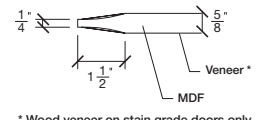

FOR SMALLER SIZES REFER TO MODEL #3040C P.208

3080S

WIDTH			
36"	4 3/16"	27 5/8"	4 3/16"
34"	4 3/16"	25 5/8"	4 3/16"
32"	4 3/16"	23 5/8"	4 3/16"
30"	4 3/16"	21 5/8"	4 3/16"
28"	4 3/16"	19 5/8"	4 3/16"
26"	4 3/16"	17 5/8"	4 3/16"
24"	4 3/16"	15 5/8"	4 3/16"

FOR SMALLER SIZES REFER TO MODEL #3040C P.208

SIDERAIL

MUNTIN BAR

SIDERAIL

5/8" PANEL

* Wood veneer on stain grade doors only

février 2018 (revision 01)