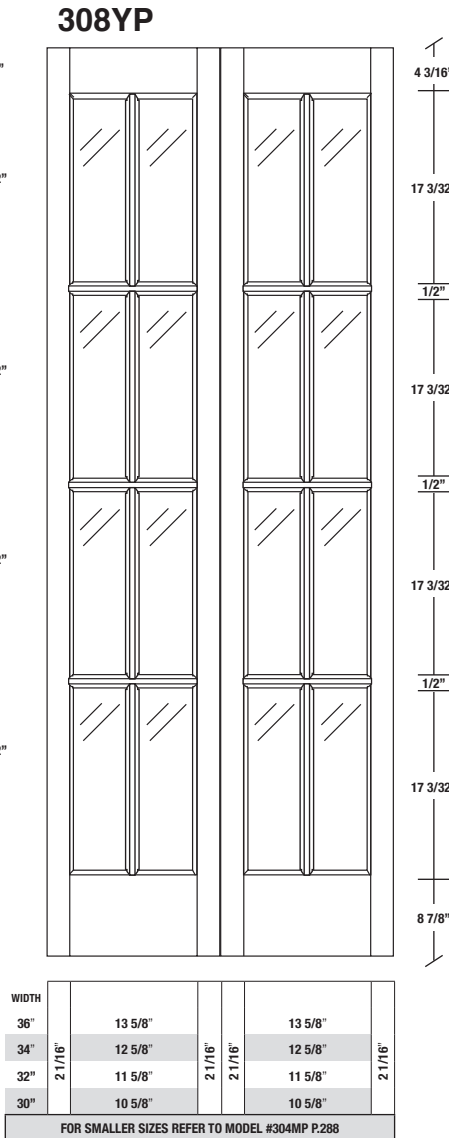

# Technical drawings 79" - 84" - 96"

Bifold French Door - U.S. specs

www.pbidoors.com

1 3/8" **SIDERAIL**

**MUNTIN BAR**