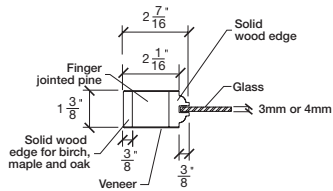

# Technical drawings 79" - 84" - 96"

Bifold French Door - U.S. specs

www.pbidoors.com

1 3/8" **SIDERAIL**

**MUNTIN BAR**