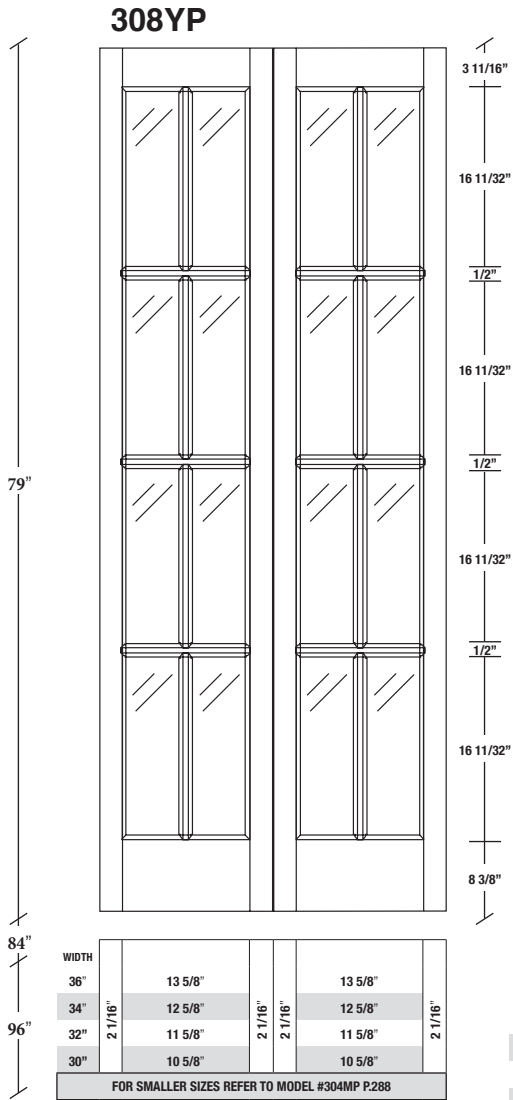

# Technical drawings 79" - 84" - 96"

Bifold French Door - U.S. specs

www.pbidoors.com

1 3/8" **SIDERAIL**

**MUNTIN BAR**