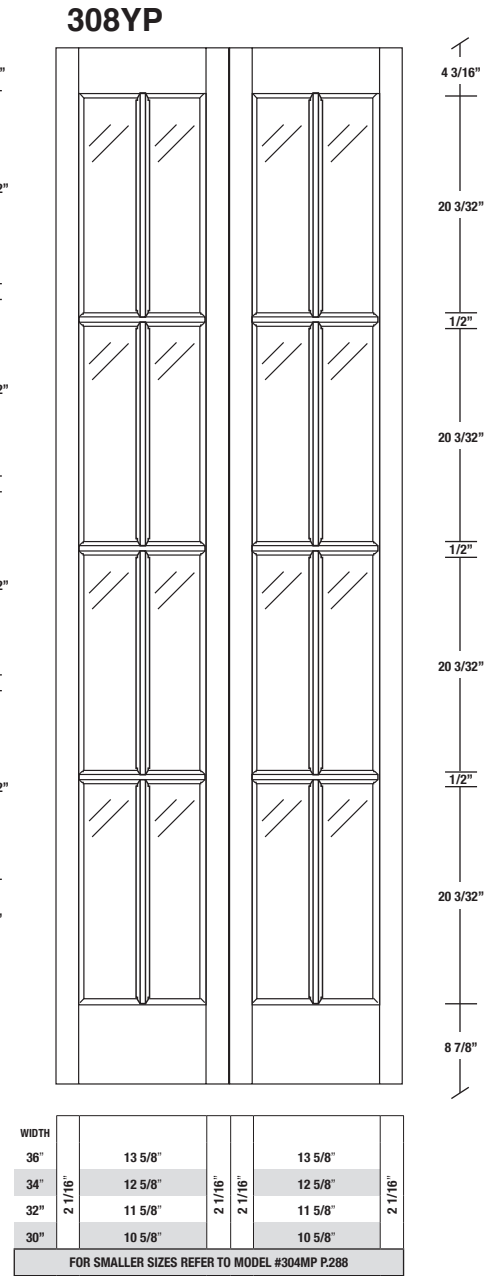

# Technical drawings 79" - 84" - 96"

Bifold French Door - U.S. specs

www.pbidoors.com

1 3/8" **SIDERAIL**

**MUNTIN BAR**