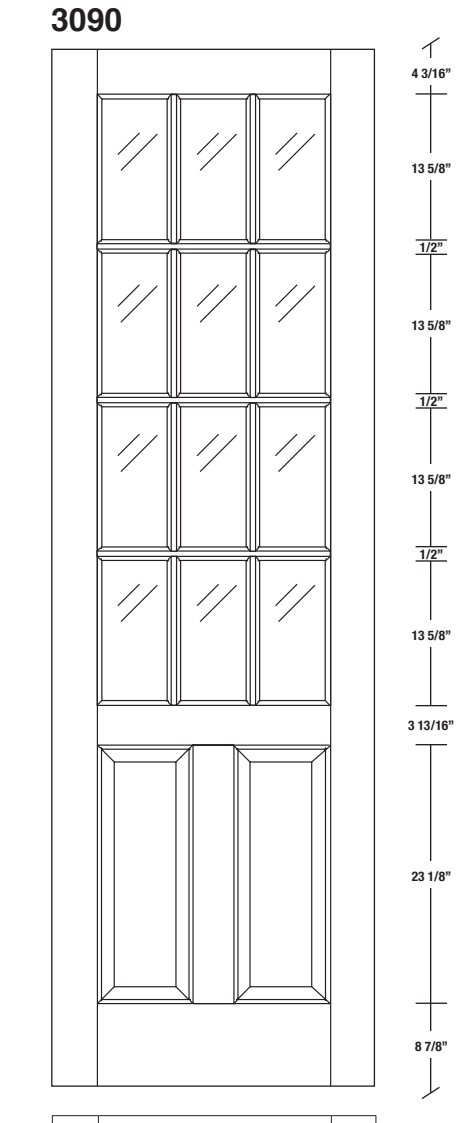

Technical drawings 6/8 - 7/0 - 8/0

French Door - U.S. specs

www.pbidoors.com

SIDERAIL

MUNTIN BAR

SIDERAIL

5/8" PANEL

* Wood veneer on stain grade doors only