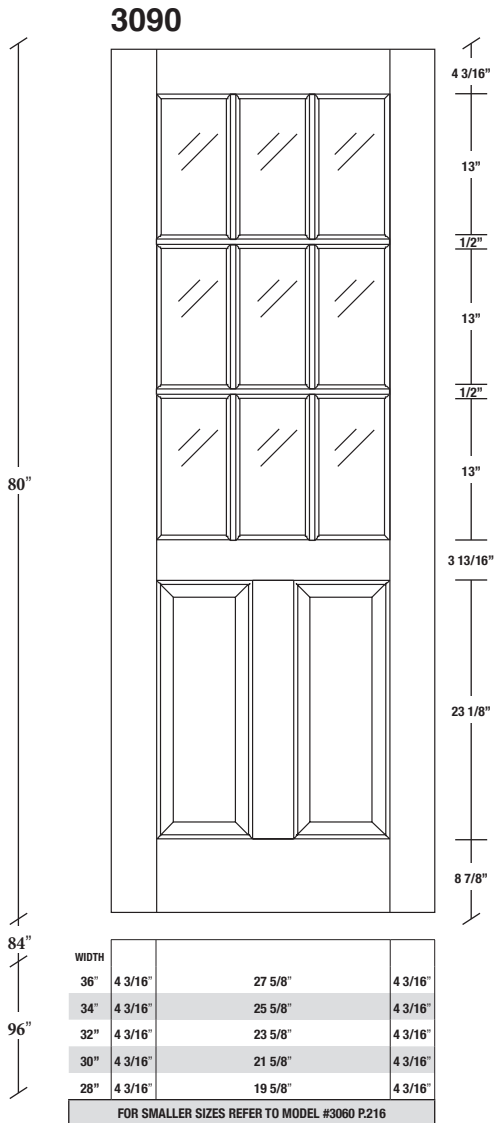

Technical drawings 6/8 - 7/0 - 8/0

French Door - U.S. specs

www.pbidoors.com

SIDERAIL

MUNTIN BAR

SIDERAIL

5/8" PANEL

* Wood veneer on stain grade doors only