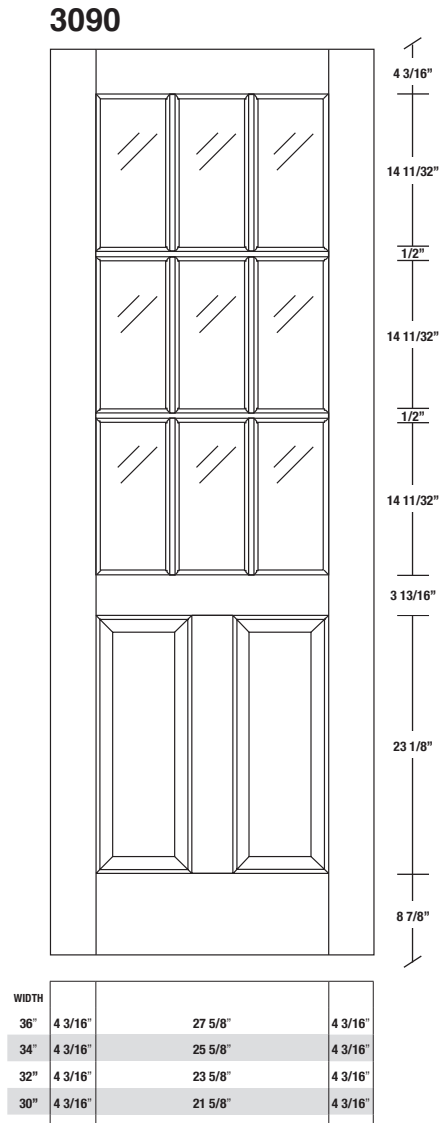

Technical drawings 6/8 - 7/0 - 8/0

French Door - U.S. specs

www.pbidoors.com

SIDERAIL

MUNTIN BAR

SIDERAIL

5/8" PANEL

* Wood veneer on stain grade doors only