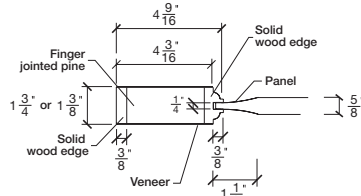

Technical drawings 6/8 - 7/0 - 8/0

French Door - U.S. specs

www.pbidoors.com

SIDERAIL

MUNTIN BAR

SIDERAIL

5/8" PANEL

* Wood veneer on stain grade doors only