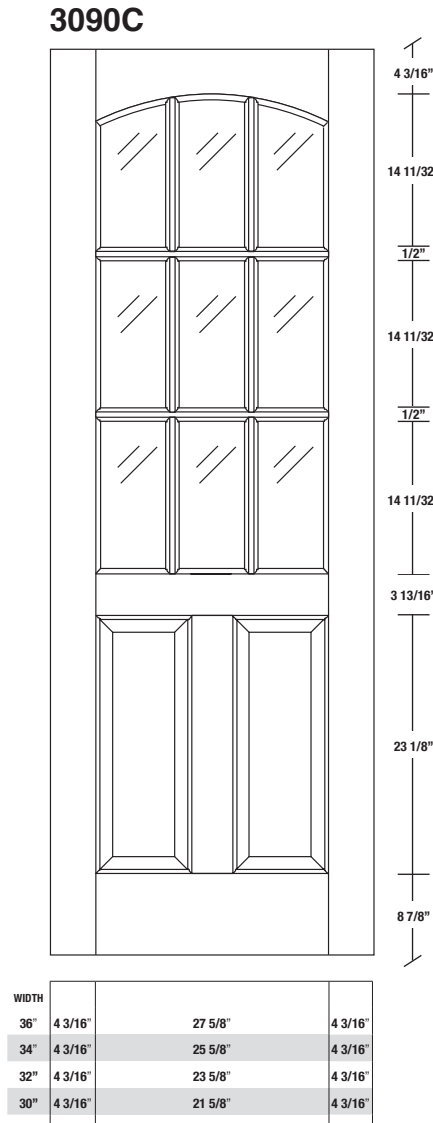

Technical drawings 6/8 - 7/0 - 8/0

French Door - U.S. specs

www.pbidoors.com

SIDERAIL

MUNTIN BAR

SIDERAIL

5/8" PANEL

* Wood veneer on stain grade doors only