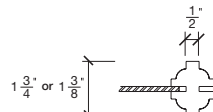

Technical drawings 6/8 - 7/0 - 8/0

French Door - U.S. specs

www.pbidoors.com

SIDERAIL

MUNTIN BAR

SIDERAIL

5/8" PANEL

* Wood veneer on stain grade doors only