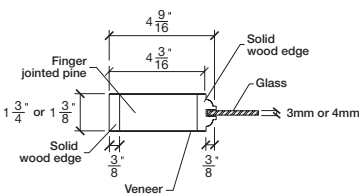

Technical drawings 6/8 - 7/0 - 8/0

French Door - U.S. specs

www.pbidoors.com

SIDERAIL

MUNTIN BAR

SIDERAIL

5/8" PANEL

* Wood veneer on stain grade doors only