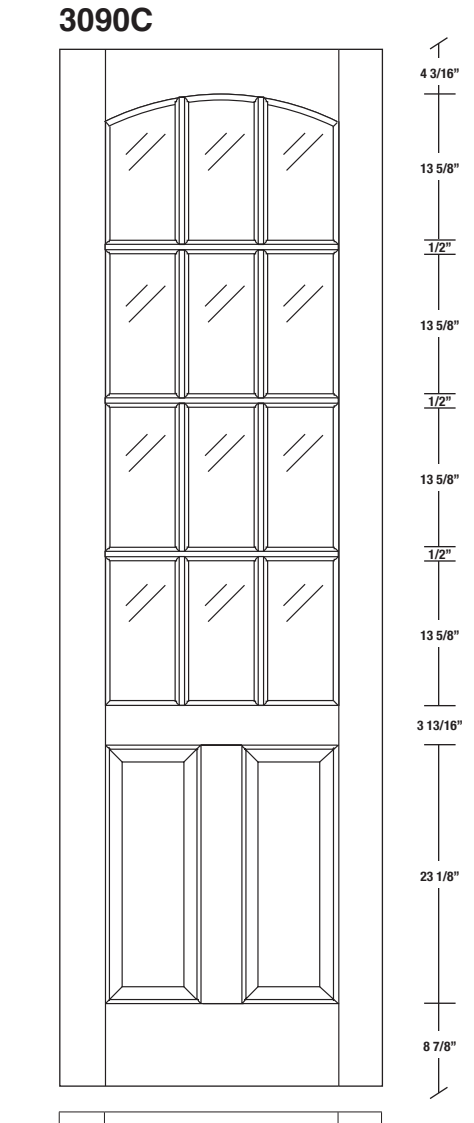

Technical drawings 6/8 - 7/0 - 8/0

French Door - U.S. specs

www.pbidoors.com

SIDERAIL

MUNTIN BAR

SIDERAIL

5/8" PANEL

* Wood veneer on stain grade doors only