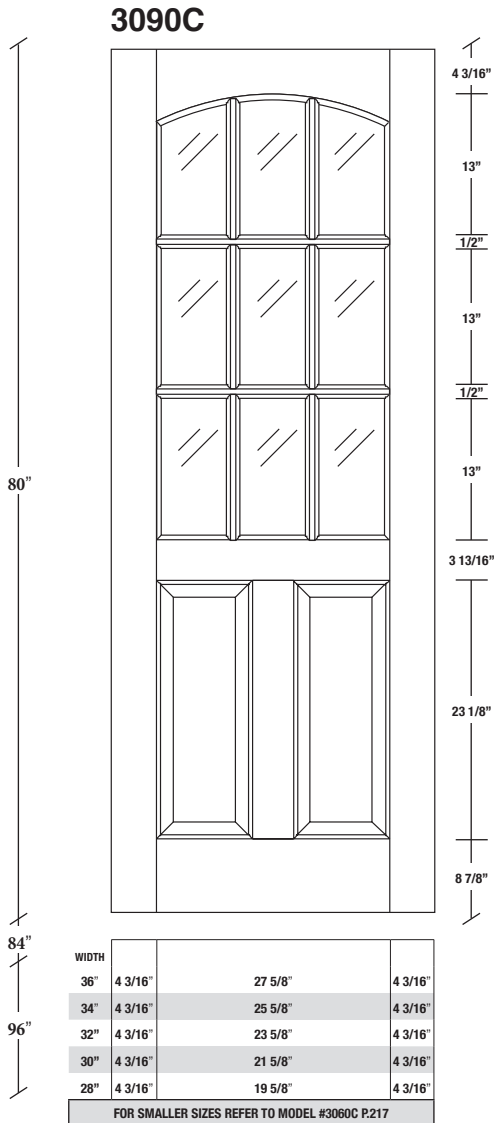

Technical drawings 6/8 - 7/0 - 8/0

French Door - U.S. specs

www.pbidoors.com

SIDERAIL

MUNTIN BAR

SIDERAIL

5/8" PANEL

* Wood veneer on stain grade doors only