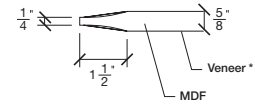

Technical drawings 6/8 - 7/0 - 8/0

French Door - U.S. specs

www.pbidoors.com

SIDERAIL

MUNTIN BAR

SIDERAIL

5/8" PANEL

* Wood veneer on stain grade doors only