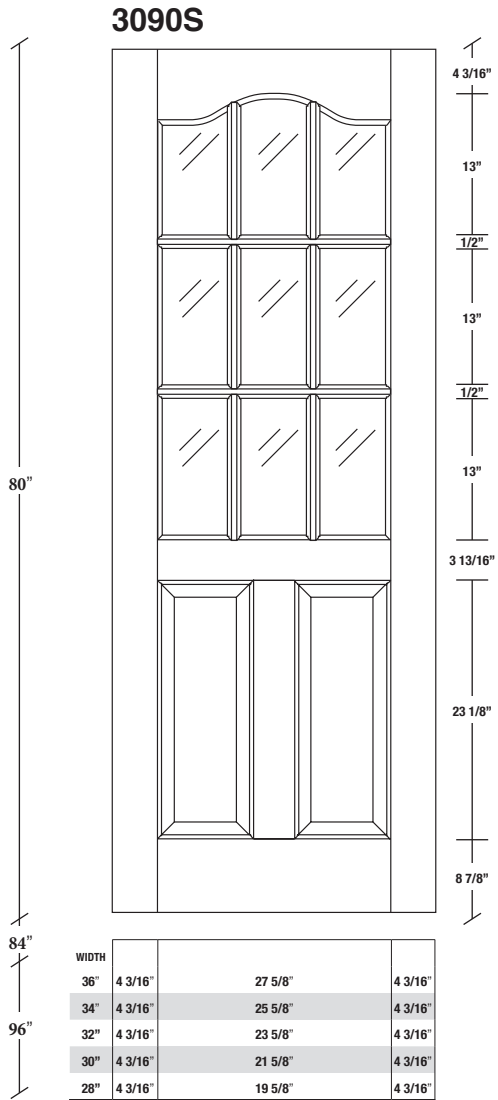

Technical drawings 6/8 - 7/0 - 8/0

French Door - U.S. specs

www.pbidoors.com

SIDERAIL

MUNTIN BAR

SIDERAIL

5/8" PANEL

* Wood veneer on stain grade doors only