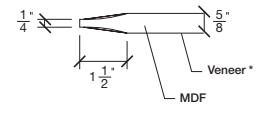

Technical drawings 6/8 - 7/0 - 8/0

French Door - U.S. specs

www.pbidoors.com

SIDERAIL

MUNTIN BAR

SIDERAIL

5/8" PANEL

* Wood veneer on stain grade doors only