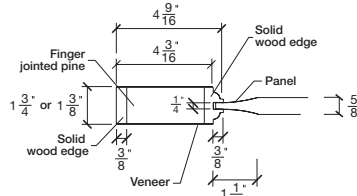

Technical drawings 6/8 - 7/0 - 8/0

French Door - U.S. specs

www.pbidoors.com

SIDERAIL

MUNTIN BAR

SIDERAIL

5/8" PANEL

* Wood veneer on stain grade doors only