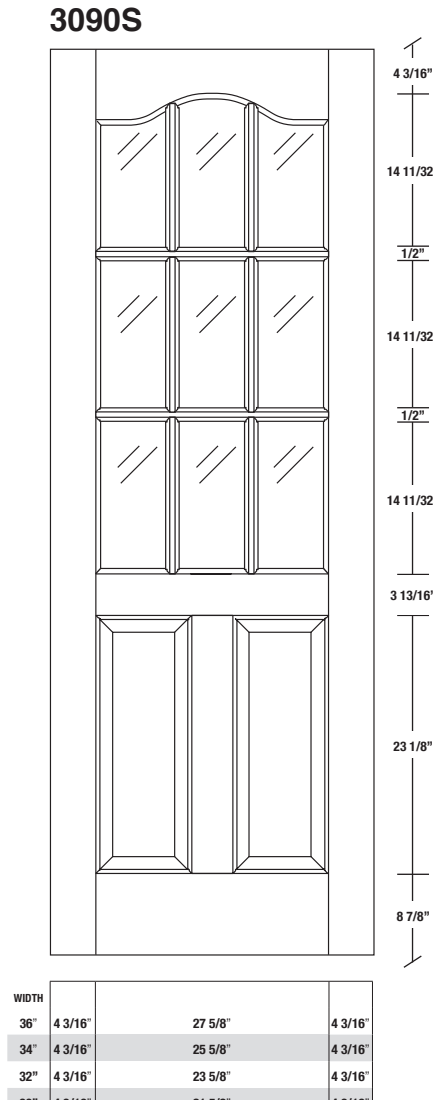

Technical drawings 6/8 - 7/0 - 8/0

French Door - U.S. specs

www.pbidoors.com

SIDERAIL

MUNTIN BAR

SIDERAIL

5/8" PANEL

* Wood veneer on stain grade doors only