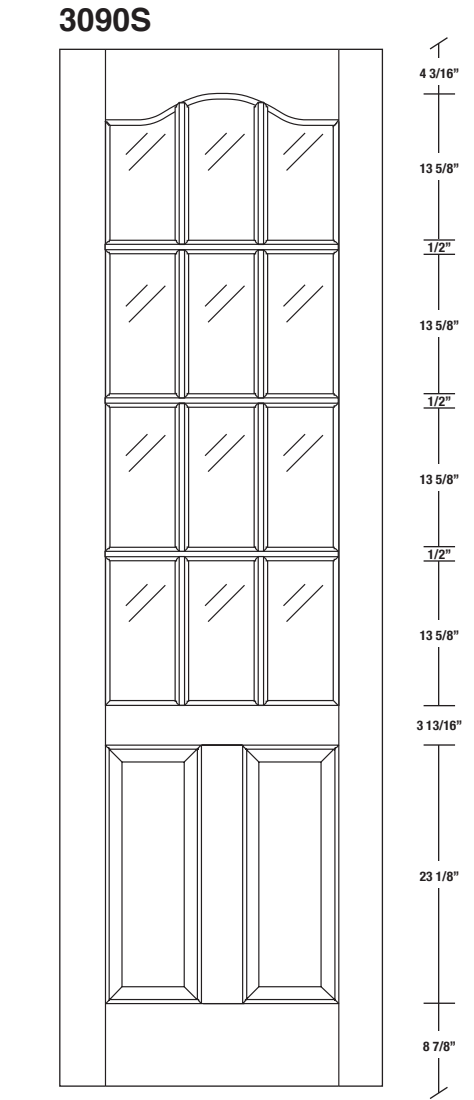

Technical drawings 6/8 - 7/0 - 8/0

French Door - U.S. specs

www.pbidoors.com

SIDERAIL

MUNTIN BAR

SIDERAIL

5/8" PANEL

* Wood veneer on stain grade doors only