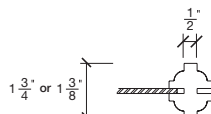

Technical drawings 6/8 - 7/0 - 8/0

French Door - U.S. specs

www.pbidoors.com

SIDERAIL

MUNTIN BAR

SIDERAIL

5/8" PANEL

* Wood veneer on stain grade doors only