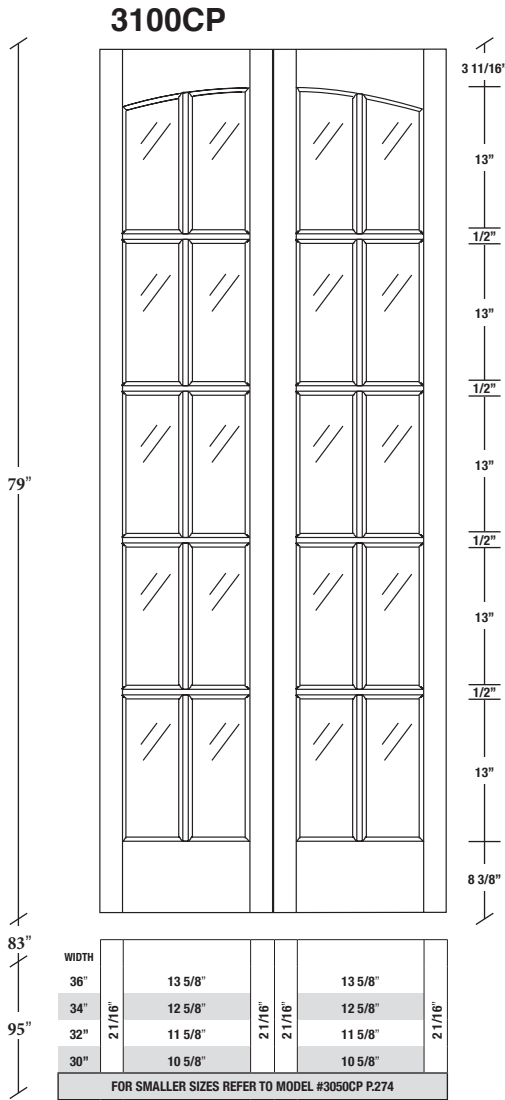

Technical drawings 6/7 - 6/11 - 7/11

Bifold French Door - U.S. specs

www.pbidoors.com

1 3/8" SIDERAIL

MUNTIN BAR