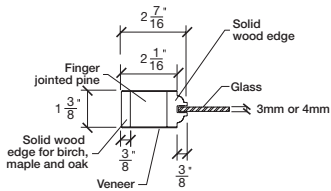

Technical drawings 6/7 - 6/11 - 7/11

Bifold French Door - U.S. specs

www.pbidoors.com

1 3/8" SIDERAIL

MUNTIN BAR