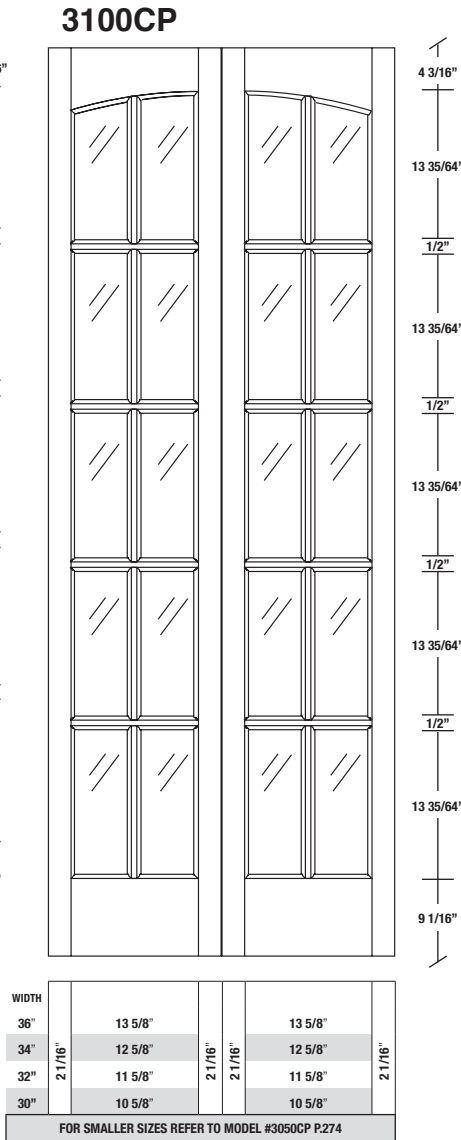

Technical drawings 6/7 - 6/11 - 7/11

Bifold French Door - U.S. specs

www.pbidoors.com

1 3/8" SIDERAIL

MUNTIN BAR