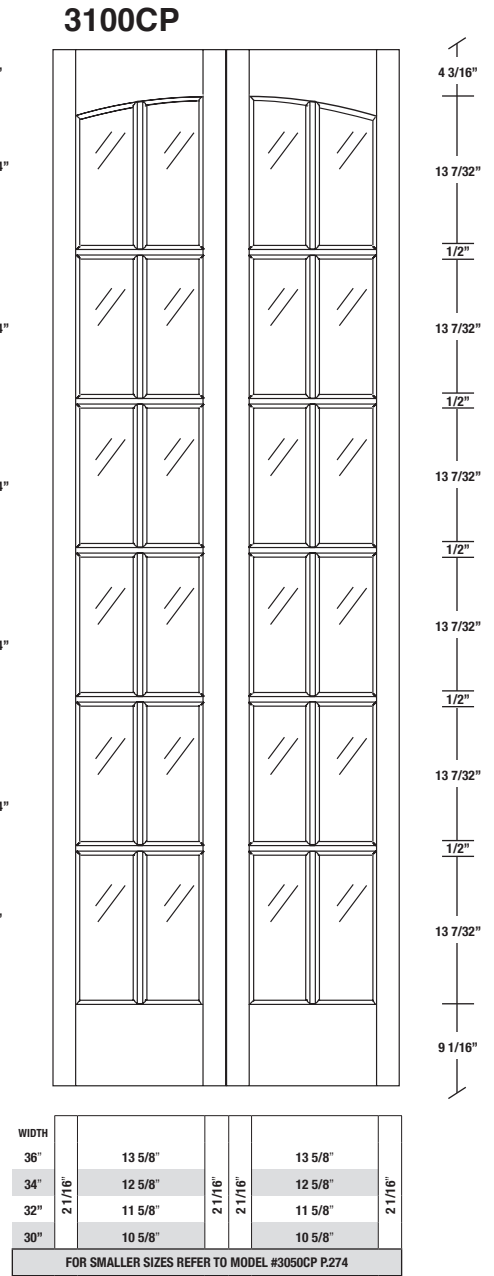

Technical drawings 6/7 - 6/11 - 7/11

Bifold French Door - U.S. specs

www.pbidoors.com

1 3/8" SIDERAIL

MUNTIN BAR