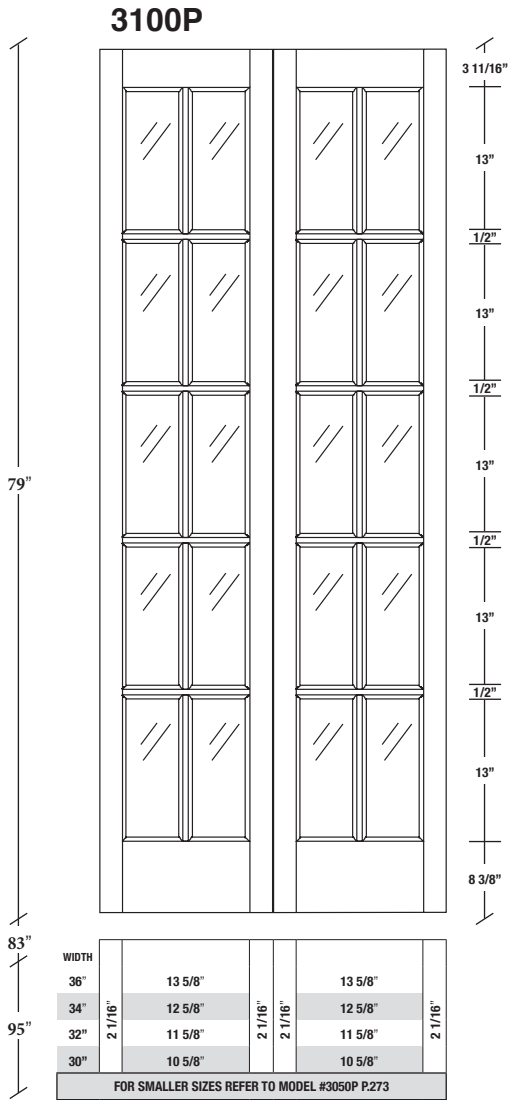

Technical drawings 6/7 - 6/11 - 7/11

Bifold French Door - U.S. specs

www.pbidoors.com

1 3/8" **SIDERAIL**

MUNTIN BAR