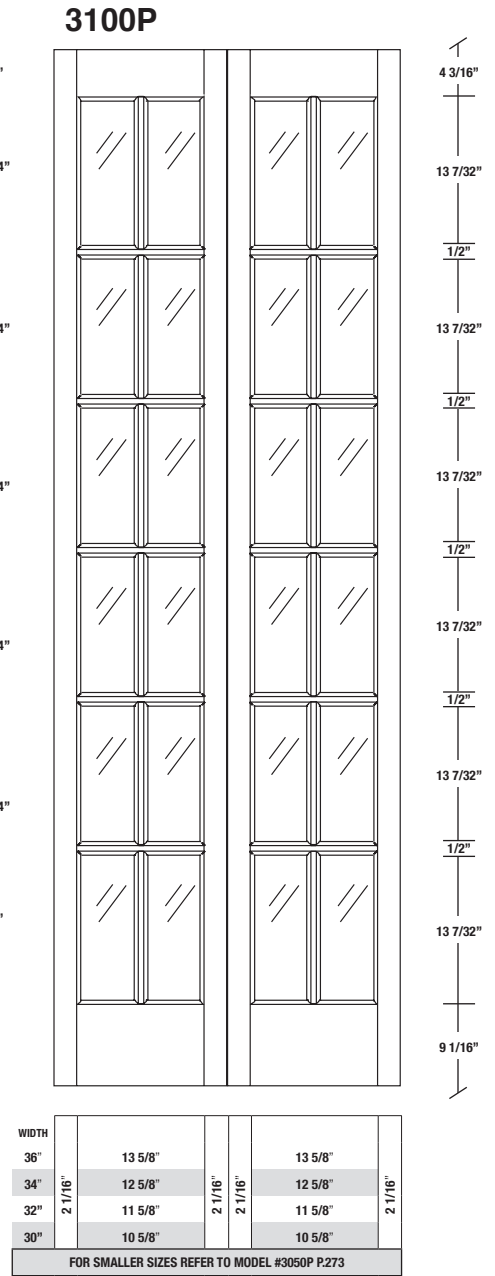

Technical drawings 6/7 - 6/11 - 7/11

Bifold French Door - U.S. specs

www.pbidoors.com

1 3/8" **SIDERAIL**

MUNTIN BAR