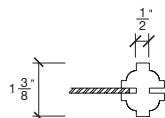

Technical drawings 6/7 - 6/11 - 7/11

Bifold French Door - U.S. specs

www.pbidoors.com

1 3/8" **SIDERAIL**

MUNTIN BAR