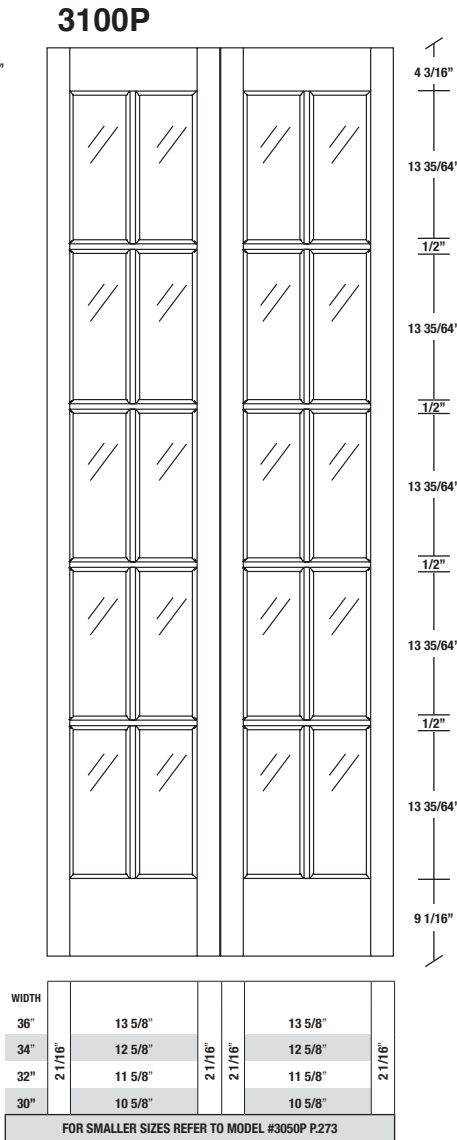

Technical drawings 6/7 - 6/11 - 7/11

Bifold French Door - U.S. specs

www.pbidoors.com

1 3/8" **SIDERAIL**

MUNTIN BAR