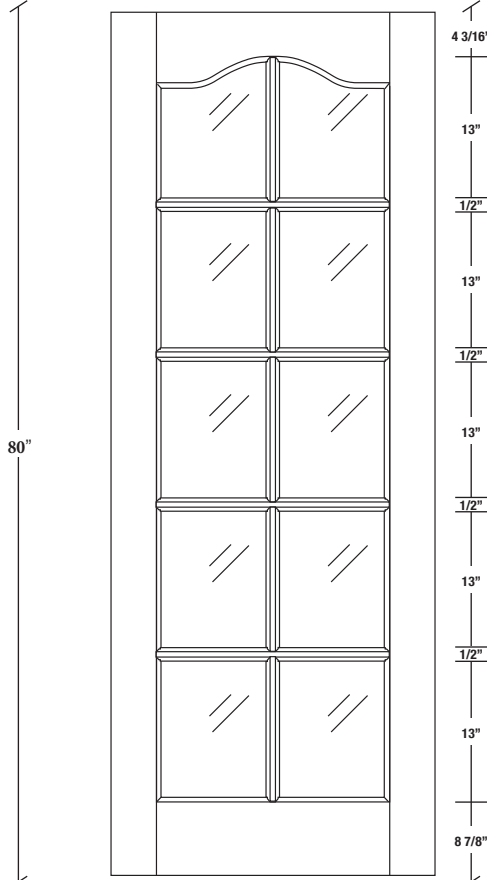

# Technical drawings 6/8 - 7/0 - 8/0

French Door - U.S. specs

www.pbidoors.com

**3100S**

| WIDTH |         |         |         |
|-------|---------|---------|---------|
| 36"   | 4 3/16" | 27 5/8" | 4 3/16" |
| 34"   | 4 3/16" | 25 5/8" | 4 3/16" |
| 32"   | 4 3/16" | 23 5/8" | 4 3/16" |
| 30"   | 4 3/16" | 21 5/8" | 4 3/16" |
| 28"   | 4 3/16" | 19 5/8" | 4 3/16" |
| 26"   | 4 3/16" | 17 5/8" | 4 3/16" |
| 24"   | 4 3/16" | 15 5/8" | 4 3/16" |

FOR SMALLER SIZES REFER TO MODEL #3100C P.236

**3100S**

| WIDTH |         |         |         |
|-------|---------|---------|---------|
| 36"   | 4 3/16" | 27 5/8" | 4 3/16" |
| 34"   | 4 3/16" | 25 5/8" | 4 3/16" |
| 32"   | 4 3/16" | 23 5/8" | 4 3/16" |
| 30"   | 4 3/16" | 21 5/8" | 4 3/16" |
| 28"   | 4 3/16" | 19 5/8" | 4 3/16" |
| 26"   | 4 3/16" | 17 5/8" | 4 3/16" |
| 24"   | 4 3/16" | 15 5/8" | 4 3/16" |

FOR SMALLER SIZES REFER TO MODEL #3100C P.236

**SIDERAIL**

**MUNTIN BAR**

février 2018 (revision 01)