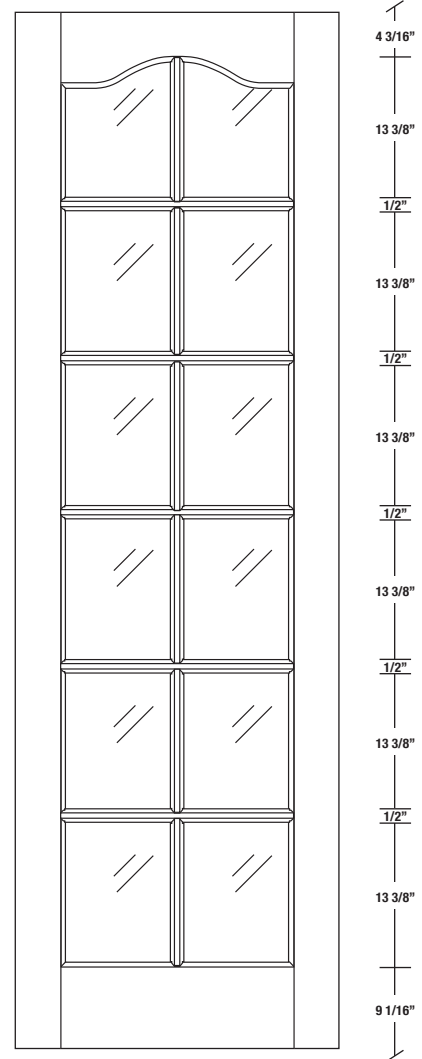

# Technical drawings 6/8 - 7/0 - 8/0

French Door - U.S. specs

www.pbidoors.com

**3100S**

| WIDTH |         |         |         |
|-------|---------|---------|---------|
| 36"   | 4 3/16" | 27 5/8" | 4 3/16" |
| 34"   | 4 3/16" | 25 5/8" | 4 3/16" |
| 32"   | 4 3/16" | 23 5/8" | 4 3/16" |
| 30"   | 4 3/16" | 21 5/8" | 4 3/16" |
| 28"   | 4 3/16" | 19 5/8" | 4 3/16" |
| 26"   | 4 3/16" | 17 5/8" | 4 3/16" |
| 24"   | 4 3/16" | 15 5/8" | 4 3/16" |

FOR SMALLER SIZES REFER TO MODEL #3100C P.236

**3100S**

| WIDTH |         |         |         |
|-------|---------|---------|---------|
| 36"   | 4 3/16" | 27 5/8" | 4 3/16" |
| 34"   | 4 3/16" | 25 5/8" | 4 3/16" |
| 32"   | 4 3/16" | 23 5/8" | 4 3/16" |
| 30"   | 4 3/16" | 21 5/8" | 4 3/16" |
| 28"   | 4 3/16" | 19 5/8" | 4 3/16" |
| 26"   | 4 3/16" | 17 5/8" | 4 3/16" |
| 24"   | 4 3/16" | 15 5/8" | 4 3/16" |

FOR SMALLER SIZES REFER TO MODEL #3100C P.236

**SIDERAIL**

**MUNTIN BAR**

février 2018 (revision 01)