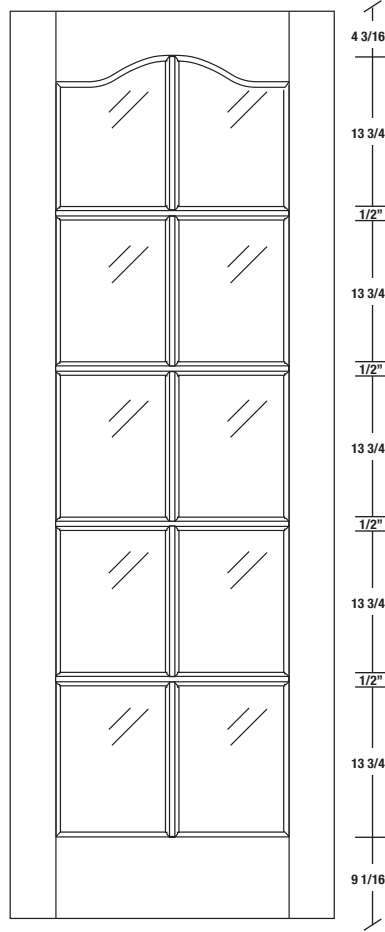

# Technical drawings 6/8 - 7/0 - 8/0

French Door - U.S. specs

www.pbidoors.com

**3100S**

| WIDTH |         |         |         |
|-------|---------|---------|---------|
| 36"   | 4 3/16" | 27 5/8" | 4 3/16" |
| 34"   | 4 3/16" | 25 5/8" | 4 3/16" |
| 32"   | 4 3/16" | 23 5/8" | 4 3/16" |
| 30"   | 4 3/16" | 21 5/8" | 4 3/16" |
| 28"   | 4 3/16" | 19 5/8" | 4 3/16" |
| 26"   | 4 3/16" | 17 5/8" | 4 3/16" |
| 24"   | 4 3/16" | 15 5/8" | 4 3/16" |

FOR SMALLER SIZES REFER TO MODEL #3100C P.236

**3100S**

| WIDTH |         |         |         |
|-------|---------|---------|---------|
| 36"   | 4 3/16" | 27 5/8" | 4 3/16" |
| 34"   | 4 3/16" | 25 5/8" | 4 3/16" |
| 32"   | 4 3/16" | 23 5/8" | 4 3/16" |
| 30"   | 4 3/16" | 21 5/8" | 4 3/16" |
| 28"   | 4 3/16" | 19 5/8" | 4 3/16" |
| 26"   | 4 3/16" | 17 5/8" | 4 3/16" |
| 24"   | 4 3/16" | 15 5/8" | 4 3/16" |