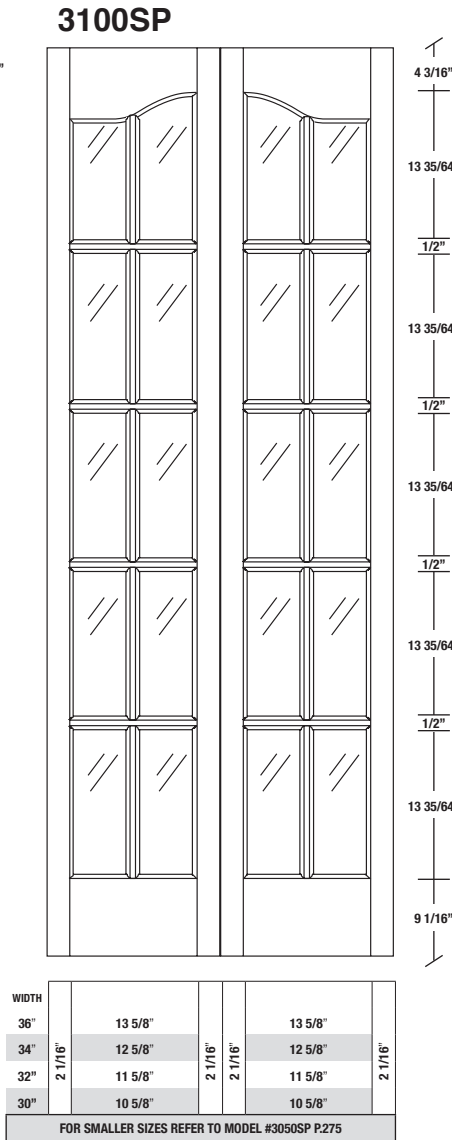

Technical drawings 6/7 - 6/11 - 7/11

Bifold French Door - U.S. specs

www.pbidoors.com

1 3/8" SIDERAIL

MUNTIN BAR