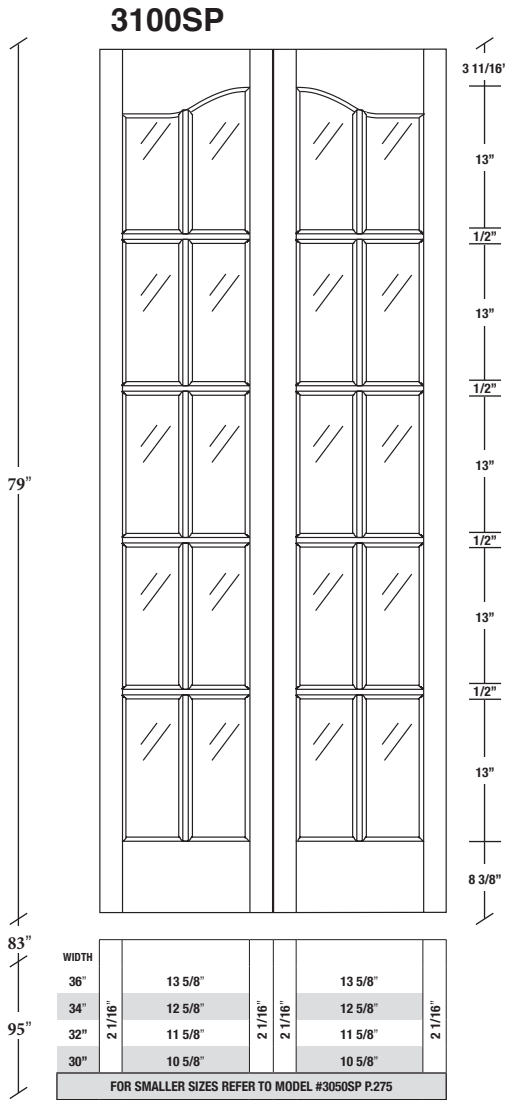

Technical drawings 6/7 - 6/11 - 7/11

Bifold French Door - U.S. specs

www.pbidoors.com

1 3/8" SIDERAIL

MUNTIN BAR