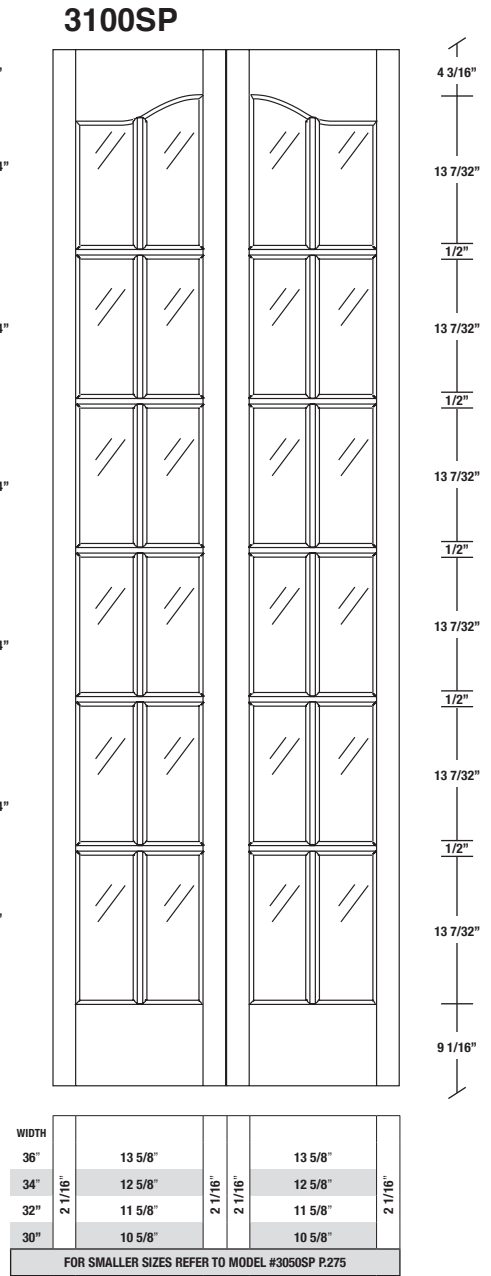

Technical drawings 6/7 - 6/11 - 7/11

Bifold French Door - U.S. specs

www.pbidoors.com

1 3/8" SIDERAIL

MUNTIN BAR