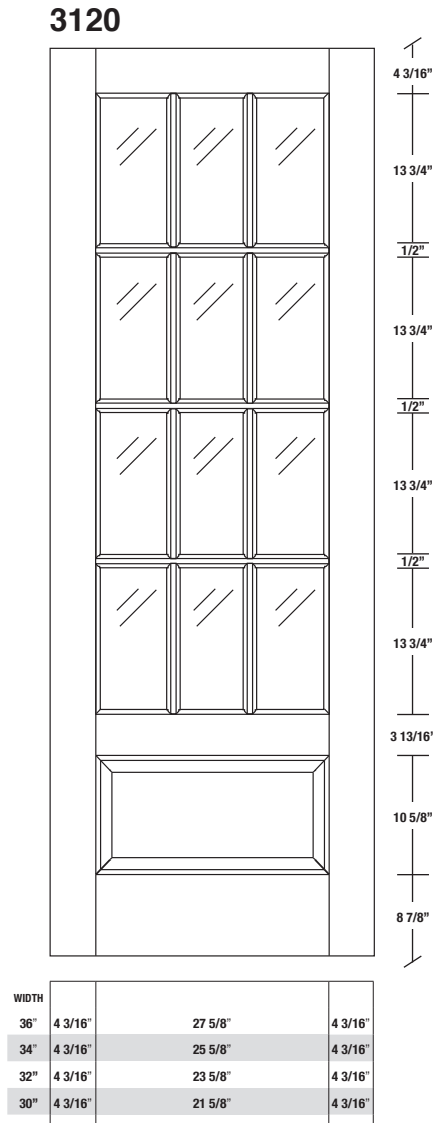

Technical drawings 6/8 - 7/0 - 8/0

French Door - U.S. specs

www.pbidoors.com

SIDERAIL

MUNTIN BAR

SIDERAIL

5/8" PANEL

* Wood veneer on stain grade doors only