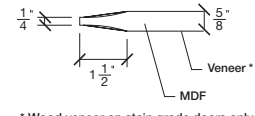

Technical drawings 6/8 - 7/0 - 8/0

French Door - U.S. specs

www.pbidoors.com

SIDERAIL

MUNTIN BAR

SIDERAIL

5/8" PANEL

* Wood veneer on stain grade doors only