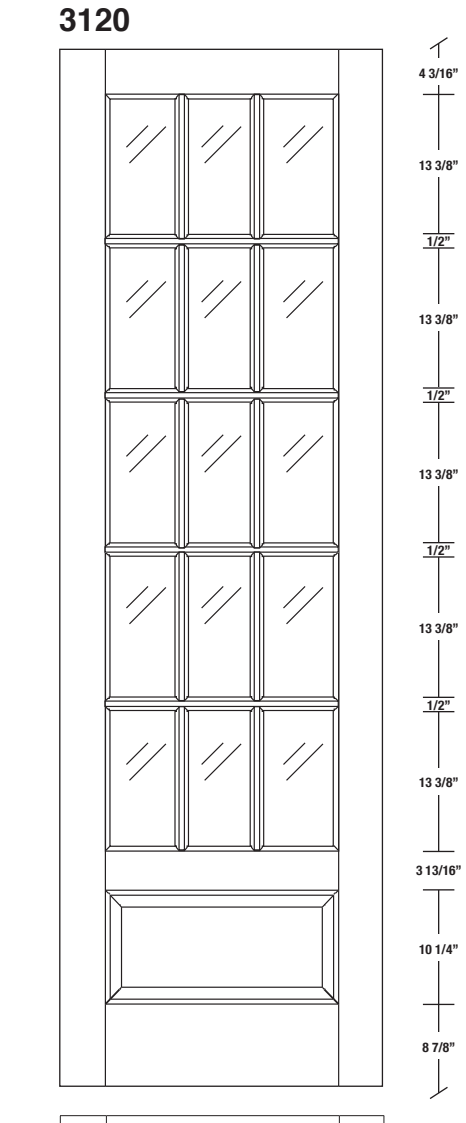

Technical drawings 6/8 - 7/0 - 8/0

French Door - U.S. specs

www.pbidoors.com

SIDERAIL

MUNTIN BAR

SIDERAIL

5/8" PANEL

* Wood veneer on stain grade doors only