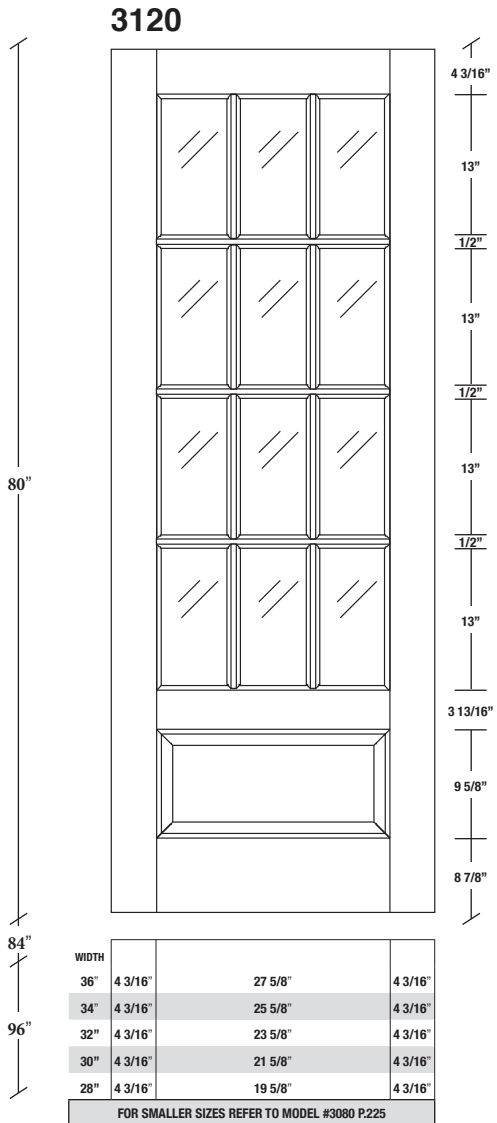

Technical drawings 6/8 - 7/0 - 8/0

French Door - U.S. specs

www.pbidoors.com

SIDERAIL

MUNTIN BAR

SIDERAIL

5/8" PANEL

* Wood veneer on stain grade doors only