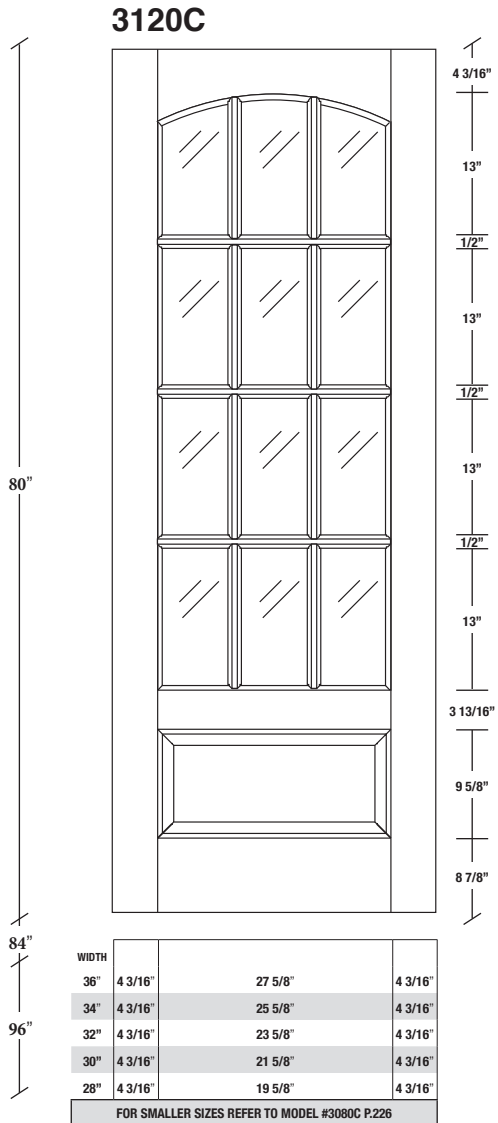

Technical drawings 6/8 - 7/0 - 8/0

French Door - U.S. specs

www.pbidoors.com

SIDERAIL

MUNTIN BAR

SIDERAIL

5/8" PANEL

* Wood veneer on stain grade doors only