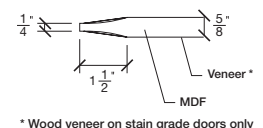

Technical drawings 6/8 - 7/0 - 8/0

French Door - U.S. specs

www.pbidoors.com

SIDERAIL

MUNTIN BAR

SIDERAIL

5/8" PANEL

* Wood veneer on stain grade doors only