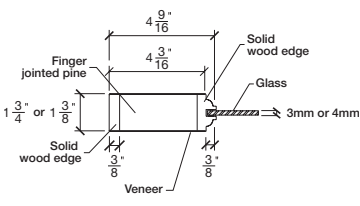

Technical drawings 6/8 - 7/0 - 8/0

French Door - U.S. specs

www.pbidoors.com

SIDERAIL

MUNTIN BAR

SIDERAIL

5/8" PANEL

* Wood veneer on stain grade doors only