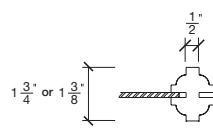

Technical drawings 6/8 - 7/0 - 8/0

French Door - U.S. specs

www.pbidoors.com

SIDERAIL

MUNTIN BAR

SIDERAIL

5/8" PANEL

* Wood veneer on stain grade doors only