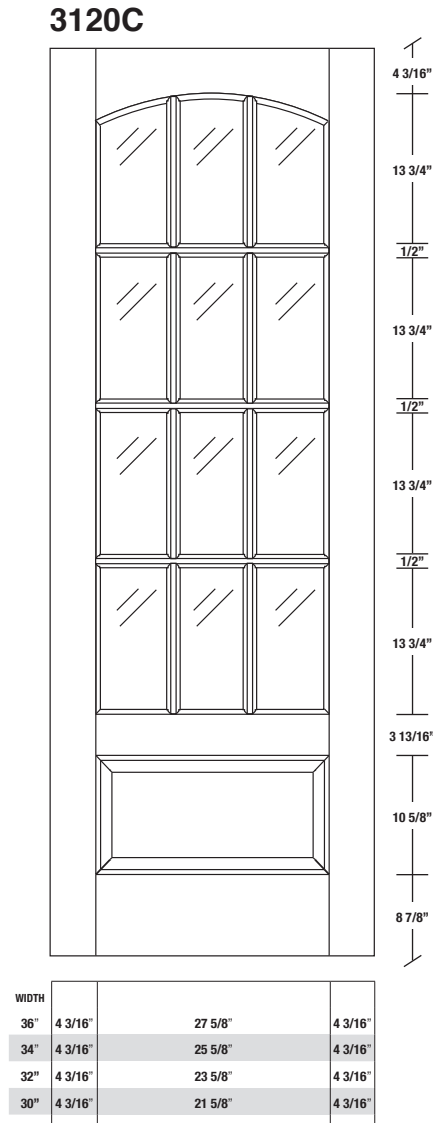

Technical drawings 6/8 - 7/0 - 8/0

French Door - U.S. specs

www.pbidoors.com

SIDERAIL

MUNTIN BAR

SIDERAIL

5/8" PANEL

* Wood veneer on stain grade doors only