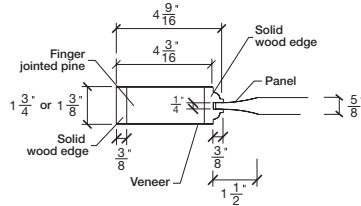

Technical drawings 6/8 - 7/0 - 8/0

French Door - U.S. specs

www.pbidoors.com

SIDERAIL

MUNTIN BAR

SIDERAIL

5/8" PANEL

* Wood veneer on stain grade doors only