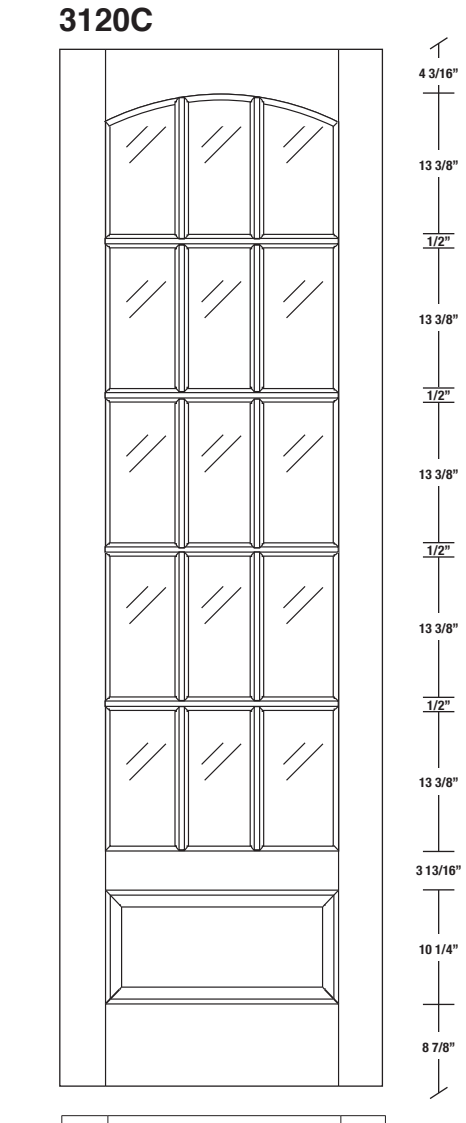

Technical drawings 6/8 - 7/0 - 8/0

French Door - U.S. specs

www.pbidoors.com

SIDERAIL

MUNTIN BAR

SIDERAIL

5/8" PANEL

* Wood veneer on stain grade doors only