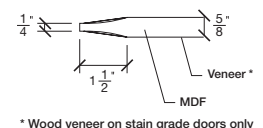

5/8" PANEL

* Wood veneer on stain grade doors only

février 2018 (revision 01)