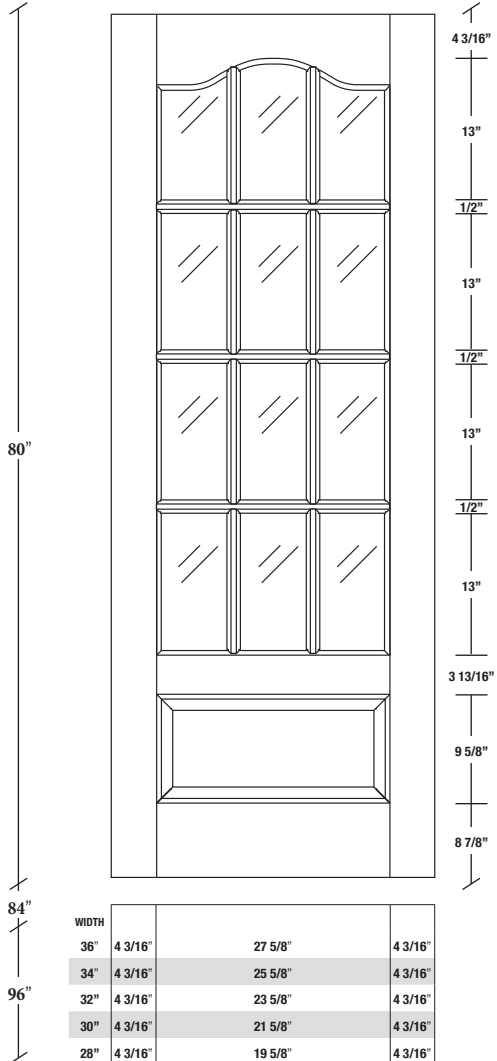

Technical drawings 6/8 - 7/0 - 8/0

French Door - U.S. specs

www.pbidoors.com

3120S

3120S

3120S

SIDERAIL

MUNTIN BAR

SIDERAIL

5/8" PANEL

* Wood veneer on stain grade doors only

février 2018 (revision 01)