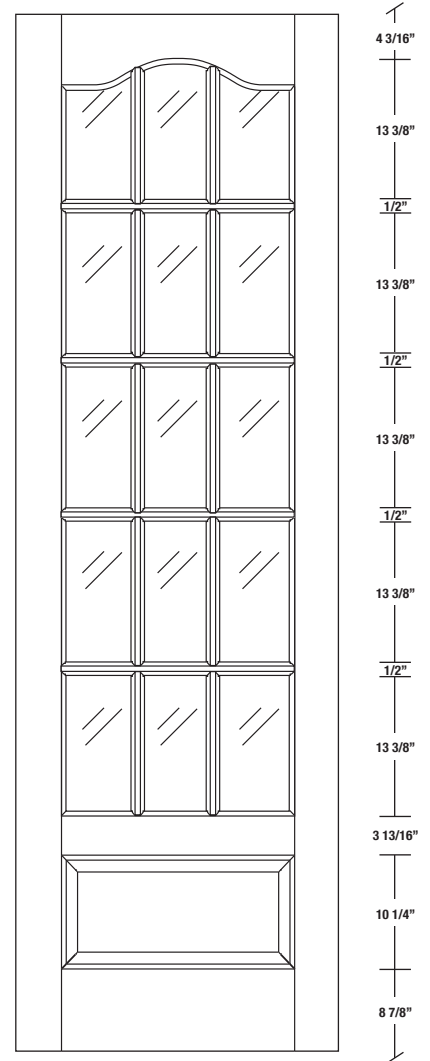

Technical drawings 6/8 - 7/0 - 8/0

French Door - U.S. specs

www.pbidoors.com

3120S

3120S

3120S

SIDERAIL

MUNTIN BAR

SIDERAIL

5/8" PANEL

* Wood veneer on stain grade doors only

février 2018 (revision 01)