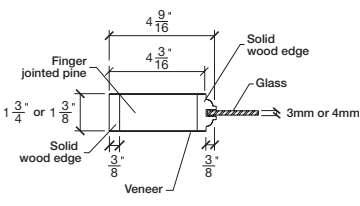

Technical drawings 6/8 - 7/0 - 8/0

French Door - U.S. specs

www.pbidoors.com

3120S

3120S

3120S

SIDERAIL

MUNTIN BAR

SIDERAIL

5/8" PANEL

* Wood veneer on stain grade doors only

février 2018 (revision 01)