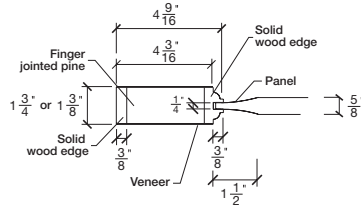

Technical drawings 6/8 - 7/0 - 8/0

French Door - U.S. specs

www.pbidoors.com

3120S

3120S

3120S

SIDERAIL

MUNTIN BAR

SIDERAIL

5/8" PANEL

* Wood veneer on stain grade doors only

février 2018 (revision 01)