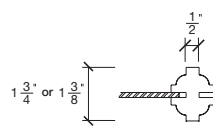

Technical drawings 6/8 - 7/0 - 8/0

French Door - U.S. specs

www.pbidoors.com

3120S

3120S

3120S

SIDERAIL

MUNTIN BAR