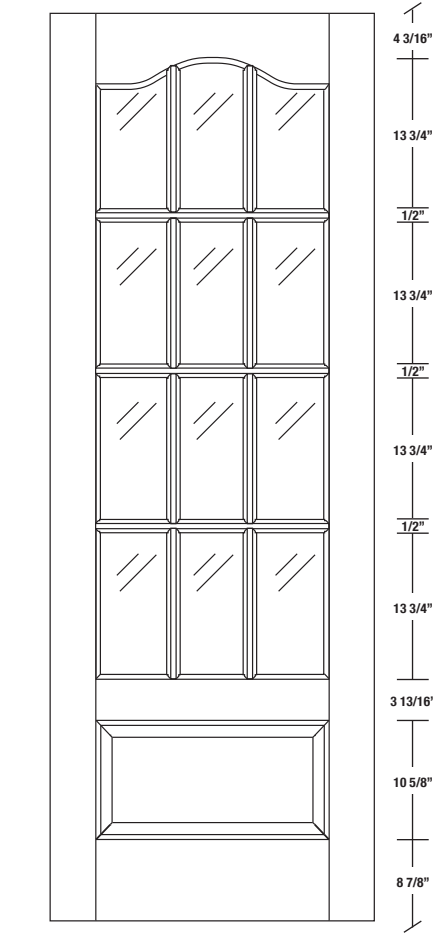

Technical drawings 6/8 - 7/0 - 8/0

French Door - U.S. specs

www.pbidoors.com

3120S

3120S

3120S

SIDERAIL

MUNTIN BAR

SIDERAIL

5/8" PANEL

* Wood veneer on stain grade doors only

février 2018 (revision 01)