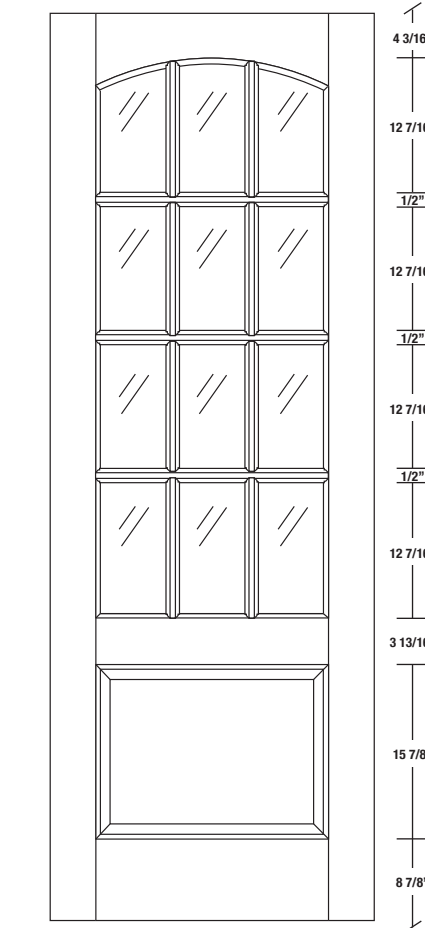

Technical drawings 6/8 - 7/0 - 8/0

French Door - U.S. specs

www.pbidoors.com

312AC

WIDTH			
36"	4 3/16"	27 5/8"	4 3/16"
34"	4 3/16"	25 5/8"	4 3/16"
32"	4 3/16"	23 5/8"	4 3/16"
30"	4 3/16"	21 5/8"	4 3/16"
28"	4 3/16"	19 5/8"	4 3/16"

FOR SMALLER SIZES REFER TO MODEL #308AC P.223

312AC

WIDTH			
36"	4 3/16"	27 5/8"	4 3/16"
34"	4 3/16"	25 5/8"	4 3/16"
32"	4 3/16"	23 5/8"	4 3/16"
30"	4 3/16"	21 5/8"	4 3/16"
28"	4 3/16"	19 5/8"	4 3/16"

FOR SMALLER SIZES REFER TO MODEL #308AC P.223

312AC

WIDTH			
36"	4 3/16"	27 5/8"	4 3/16"
34"	4 3/16"	25 5/8"	4 3/16"
32"	4 3/16"	23 5/8"	4 3/16"
30"	4 3/16"	21 5/8"	4 3/16"
28"	4 3/16"	19 5/8"	4 3/16"

FOR SMALLER SIZES REFER TO MODEL #308AC P.223

SIDERAIL