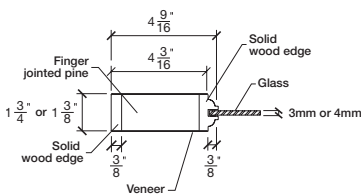

FOR SMALLER SIZES REFER TO MODEL #308AC P.223

312AC

WIDTH			
36"	4 3/16"	27 5/8"	4 3/16"
34"	4 3/16"	25 5/8"	4 3/16"
32"	4 3/16"	23 5/8"	4 3/16"
30"	4 3/16"	21 5/8"	4 3/16"
28"	4 3/16"	19 5/8"	4 3/16"

FOR SMALLER SIZES REFER TO MODEL #308AC P.223

312AC

WIDTH			
36"	4 3/16"	27 5/8"	4 3/16"
34"	4 3/16"	25 5/8"	4 3/16"
32"	4 3/16"	23 5/8"	4 3/16"
30"	4 3/16"	21 5/8"	4 3/16"
28"	4 3/16"	19 5/8"	4 3/16"

FOR SMALLER SIZES REFER TO MODEL #308AC P.223

SIDERAIL