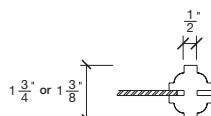

FOR SMALLER SIZES REFER TO MODEL #308AC P.223

312AC

WIDTH			
36"	4 3/16"	27 5/8"	4 3/16"
34"	4 3/16"	25 5/8"	4 3/16"
32"	4 3/16"	23 5/8"	4 3/16"
30"	4 3/16"	21 5/8"	4 3/16"
28"	4 3/16"	19 5/8"	4 3/16"

FOR SMALLER SIZES REFER TO MODEL #308AC P.223

312AC

WIDTH			
36"	4 3/16"	27 5/8"	4 3/16"
34"	4 3/16"	25 5/8"	4 3/16"
32"	4 3/16"	23 5/8"	4 3/16"
30"	4 3/16"	21 5/8"	4 3/16"
28"	4 3/16"	19 5/8"	4 3/16"

FOR SMALLER SIZES REFER TO MODEL #308AC P.223

SIDERAIL