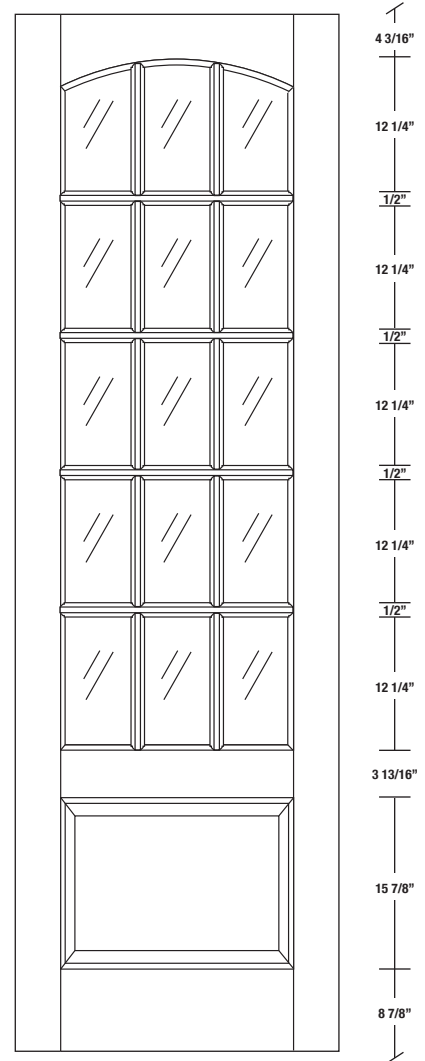

Technical drawings 6/8 - 7/0 - 8/0

French Door - U.S. specs

www.pbidoors.com

312AC

WIDTH			
36"	4 3/16"	27 5/8"	4 3/16"
34"	4 3/16"	25 5/8"	4 3/16"
32"	4 3/16"	23 5/8"	4 3/16"
30"	4 3/16"	21 5/8"	4 3/16"
28"	4 3/16"	19 5/8"	4 3/16"

FOR SMALLER SIZES REFER TO MODEL #308AC P.223

312AC

WIDTH			
36"	4 3/16"	27 5/8"	4 3/16"
34"	4 3/16"	25 5/8"	4 3/16"
32"	4 3/16"	23 5/8"	4 3/16"
30"	4 3/16"	21 5/8"	4 3/16"
28"	4 3/16"	19 5/8"	4 3/16"

FOR SMALLER SIZES REFER TO MODEL #308AC P.223

312AC

WIDTH			
36"	4 3/16"	27 5/8"	4 3/16"
34"	4 3/16"	25 5/8"	4 3/16"
32"	4 3/16"	23 5/8"	4 3/16"
30"	4 3/16"	21 5/8"	4 3/16"
28"	4 3/16"	19 5/8"	4 3/16"

FOR SMALLER SIZES REFER TO MODEL #308AC P.223

SIDERAIL

MUNTIN BAR

SIDERAIL

5/8" PANEL

* Wood veneer on stain grade doors only

février 2018 (revision 01)