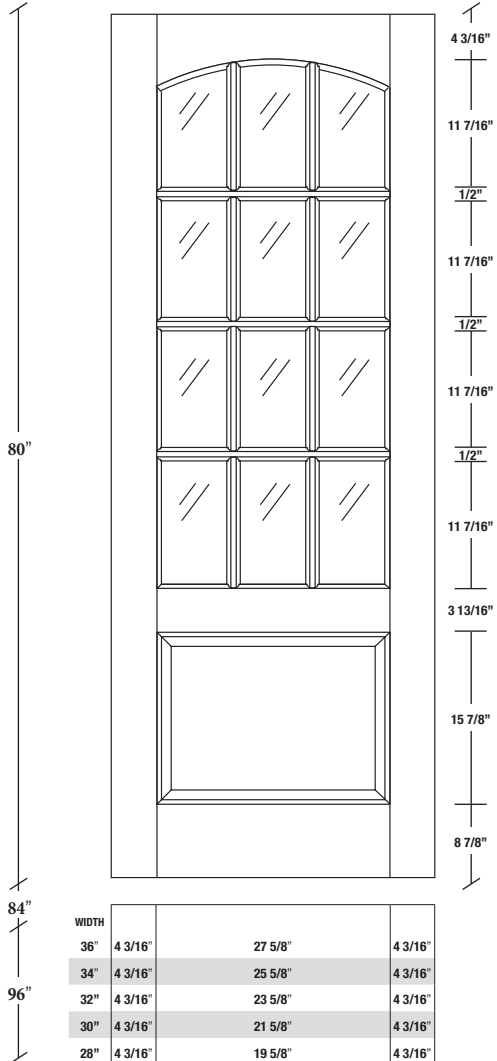

Technical drawings 6/8 - 7/0 - 8/0

French Door - U.S. specs

www.pbidoors.com

312AC

WIDTH			
36"	4 3/16"	27 5/8"	4 3/16"
34"	4 3/16"	25 5/8"	4 3/16"
32"	4 3/16"	23 5/8"	4 3/16"
30"	4 3/16"	21 5/8"	4 3/16"
28"	4 3/16"	19 5/8"	4 3/16"

FOR SMALLER SIZES REFER TO MODEL #308AC P.223

312AC

WIDTH			
36"	4 3/16"	27 5/8"	4 3/16"
34"	4 3/16"	25 5/8"	4 3/16"
32"	4 3/16"	23 5/8"	4 3/16"
30"	4 3/16"	21 5/8"	4 3/16"
28"	4 3/16"	19 5/8"	4 3/16"

FOR SMALLER SIZES REFER TO MODEL #308AC P.223

312AC

WIDTH			
36"	4 3/16"	27 5/8"	4 3/16"
34"	4 3/16"	25 5/8"	4 3/16"
32"	4 3/16"	23 5/8"	4 3/16"
30"	4 3/16"	21 5/8"	4 3/16"
28"	4 3/16"	19 5/8"	4 3/16"

FOR SMALLER SIZES REFER TO MODEL #308AC P.223

SIDERAIL

MUNTIN BAR

SIDERAIL

5/8" PANEL

* Wood veneer on stain grade doors only

février 2018 (revision 01)