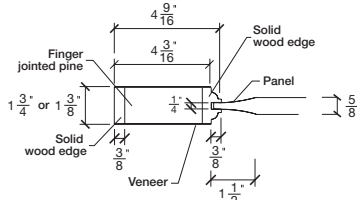

# Technical drawings 6/8 - 7/0 - 8/0

French Door - U.S. specs

www.pbidoors.com

**SIDERAIL**

**MUNTIN BAR**

**SIDERAIL**

**5/8" PANEL**

\* Wood veneer on stain grade doors only