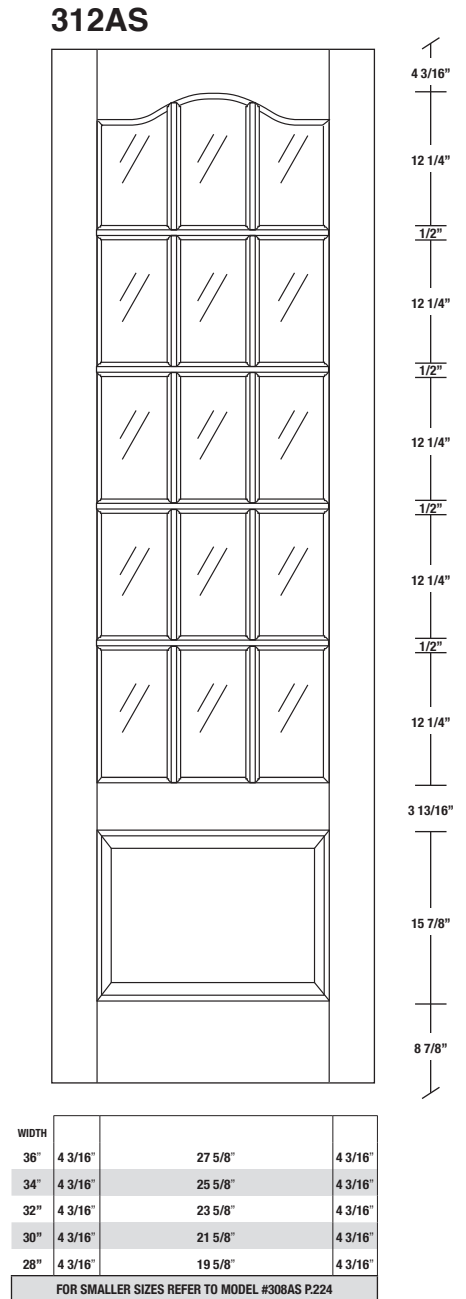

# Technical drawings 6/8 - 7/0 - 8/0

French Door - U.S. specs

www.pbidoors.com

**SIDERAIL**

**MUNTIN BAR**

**SIDERAIL**

**5/8" PANEL**

\* Wood veneer on stain grade doors only