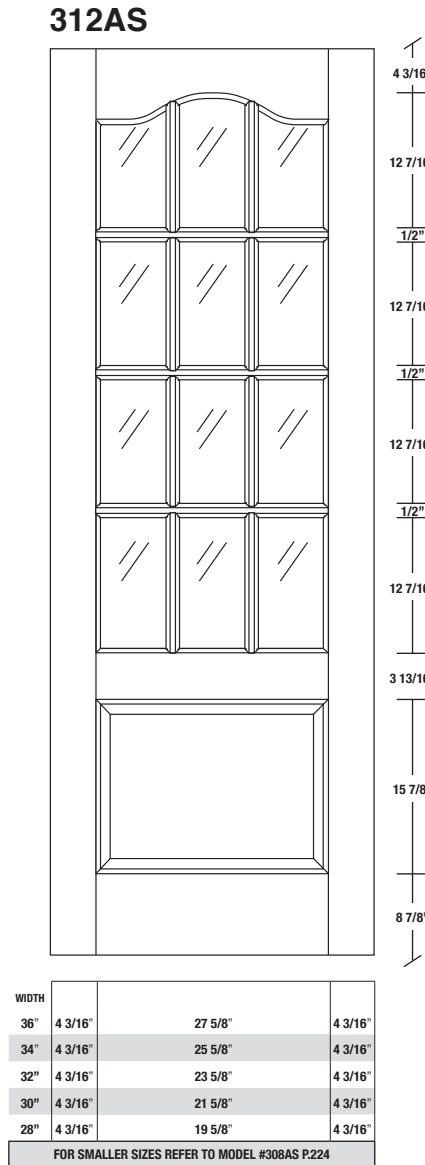

# Technical drawings 6/8 - 7/0 - 8/0

French Door - U.S. specs

www.pbidoors.com

**SIDERAIL**

**MUNTIN BAR**

**SIDERAIL**

**5/8" PANEL**

\* Wood veneer on stain grade doors only