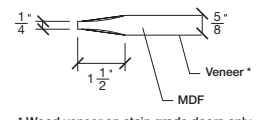

# Technical drawings 6/8 - 7/0 - 8/0

French Door - U.S. specs

www.pbidoors.com

**SIDERAIL**

**MUNTIN BAR**

**SIDERAIL**

**5/8" PANEL**

\* Wood veneer on stain grade doors only