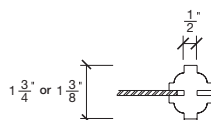

# Technical drawings 6/8 - 7/0 - 8/0

French Door - U.S. specs

www.pbidoors.com

**SIDERAIL**

**MUNTIN BAR**

**SIDERAIL**

**5/8" PANEL**

\* Wood veneer on stain grade doors only