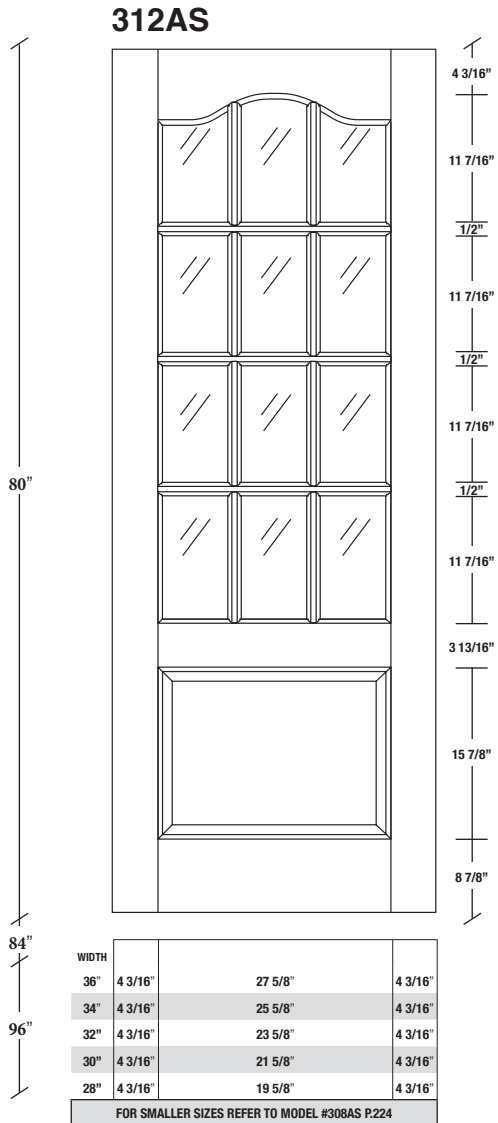

# Technical drawings 6/8 - 7/0 - 8/0

French Door - U.S. specs

www.pbidoors.com

**SIDERAIL**

**MUNTIN BAR**

**SIDERAIL**

**5/8" PANEL**

\* Wood veneer on stain grade doors only