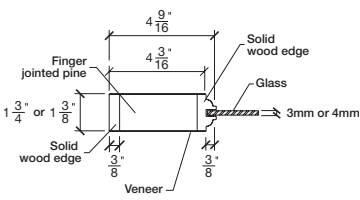

# Technical drawings 6/8 - 7/0 - 8/0

French Door - U.S. specs

www.pbidoors.com

**SIDERAIL**

**MUNTIN BAR**

**SIDERAIL**

**5/8" PANEL**

\* Wood veneer on stain grade doors only