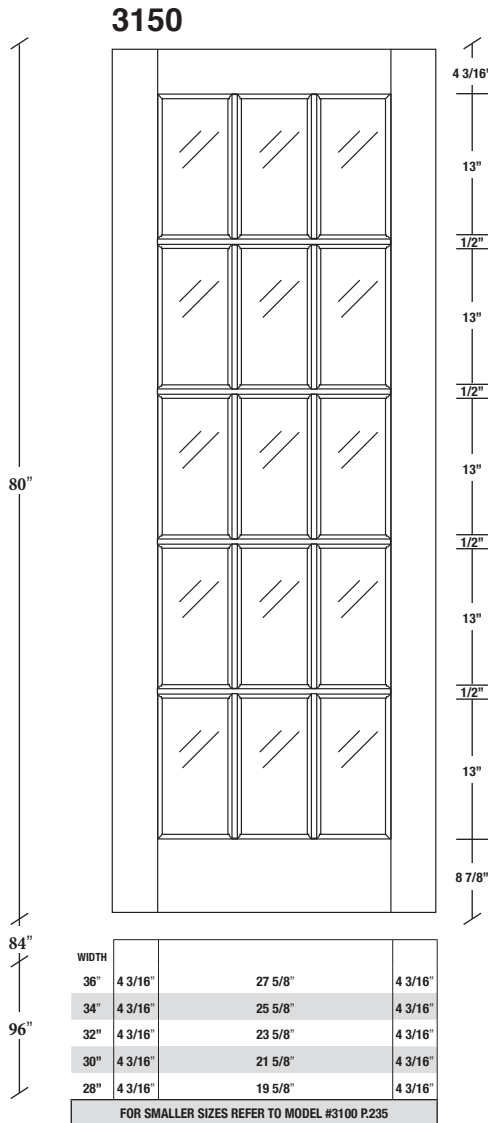

Technical drawings 6/8 - 7/0 - 8/0

French Door - U.S. specs

www.pbidoors.com

SIDERAIL

MUNTIN BAR