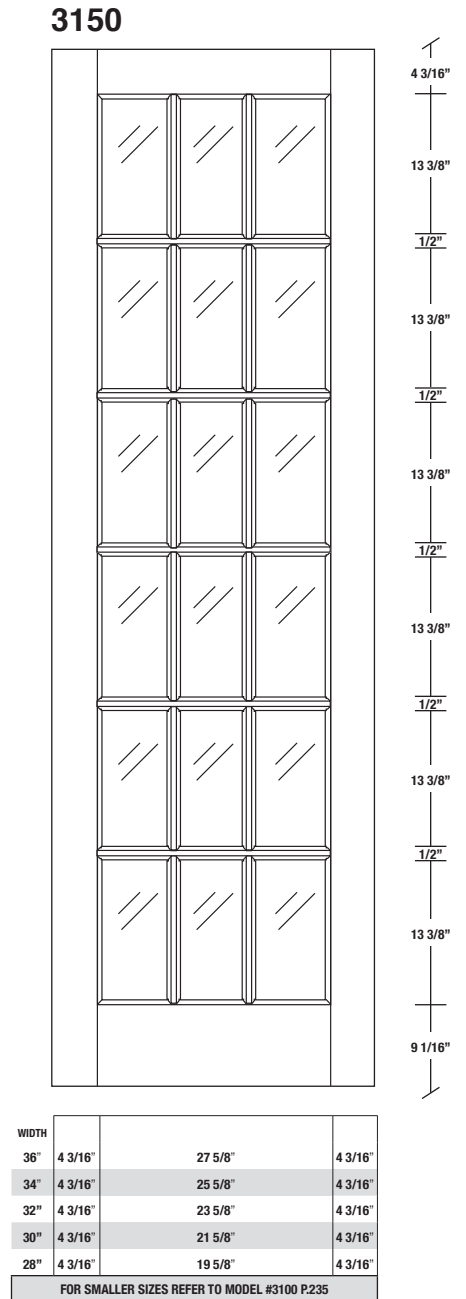

Technical drawings 6/8 - 7/0 - 8/0

French Door - U.S. specs

www.pbidoors.com

SIDERAIL

MUNTIN BAR