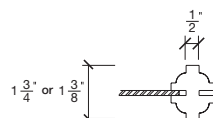

Technical drawings 6/8 - 7/0 - 8/0

French Door - U.S. specs

www.pbidoors.com

SIDERAIL

MUNTIN BAR