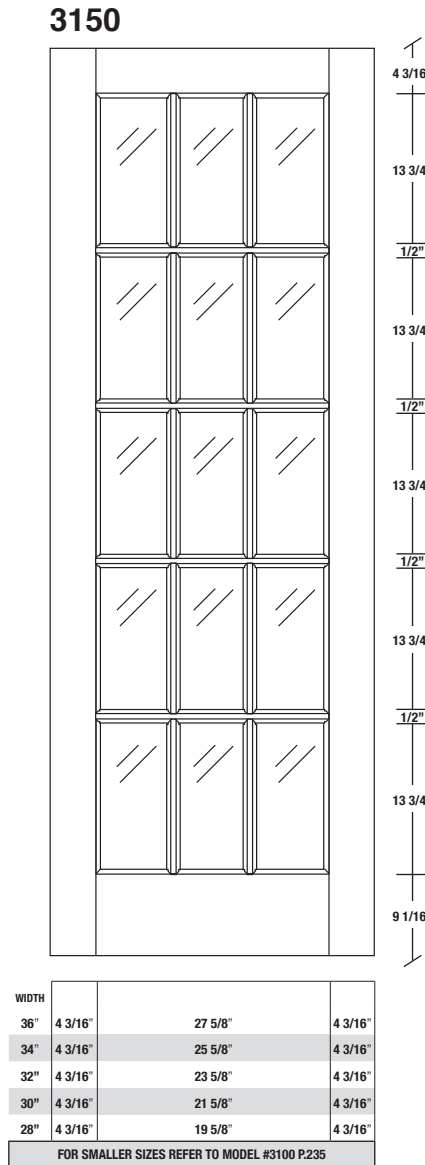

Technical drawings 6/8 - 7/0 - 8/0

French Door - U.S. specs

www.pbidoors.com

SIDERAIL

MUNTIN BAR